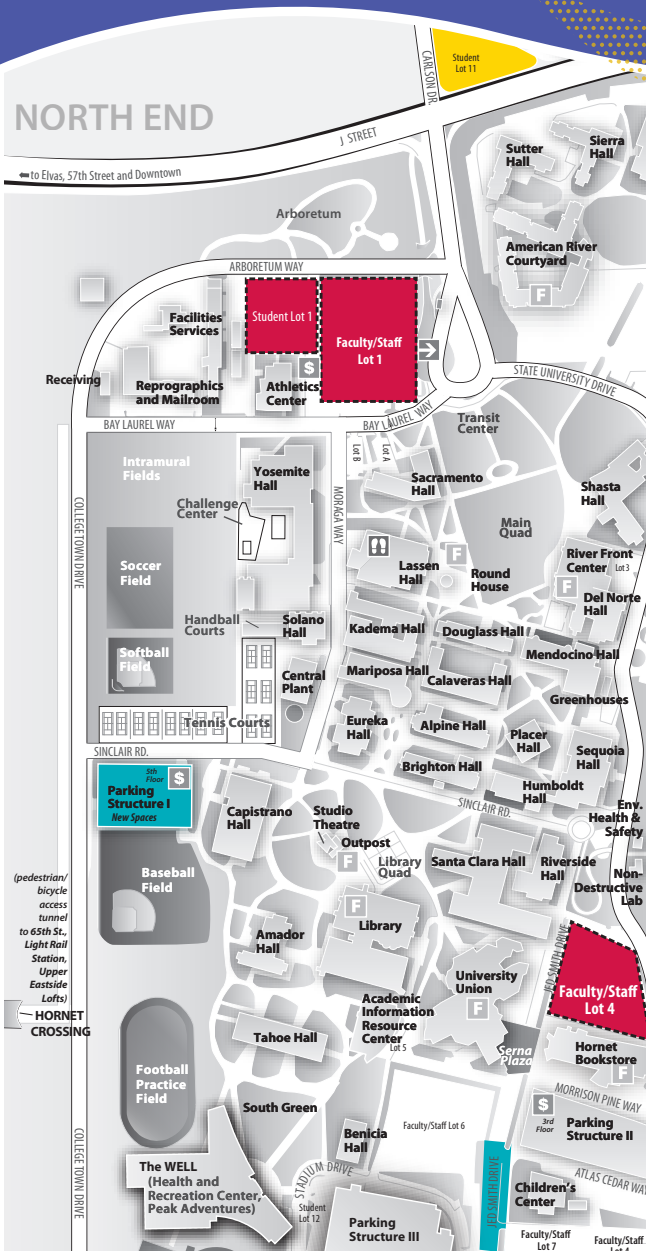

THE TIME TO PLAN IS NOW...

Fall 2017 Student Parking Information

Keep Calm and Transit On
After this semester, it all gets better!

- Construction Zones:** [Red dashed box icon]
- Re-designated Residence Hall Parking:** [Yellow box icon]
- New ADA Parking:** [Blue box icon]
- Information Booth:** [Arrow icon]
- Daily Permit Machines:** [Dollar sign icon]
- Food Locations:** [F icon]

(pedestrian/bicycle access tunnel) to 65th St., Light Rail Station, Upper Eastside (Lofts)

HORNET CROSSING