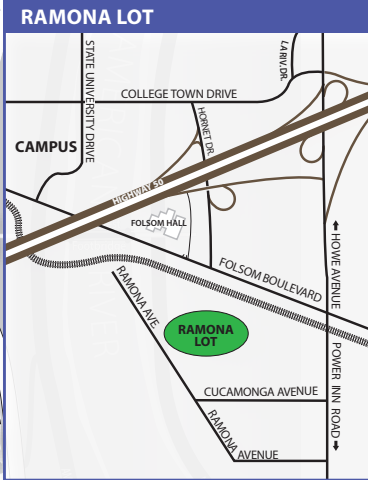

THE TIME TO PLAN IS NOW...

Fall 2017 Student Parking Information

Keep Calm and Transit On
After this semester, it all gets better!

NORTH END

to Elvas, 57th Street and Downtown

- Construction Zones:** [Red dashed box icon]
- Re-designated Residence Hall Parking:** [Yellow box icon]
- New ADA Parking:** [Blue box icon]
- Information Booth:** [Arrow icon]
- Daily Permit Machines:** [Dollar sign icon]
- Food Locations:** [F icon]

(pedestrian/bicycle access tunnel) to 65th St., Light Rail Station, Upper Eastside (Lofts)
HORNET CROSSING

The WELL (Health and Recreation Center, Peak Adventures)

Children's Center

Alumni Grove