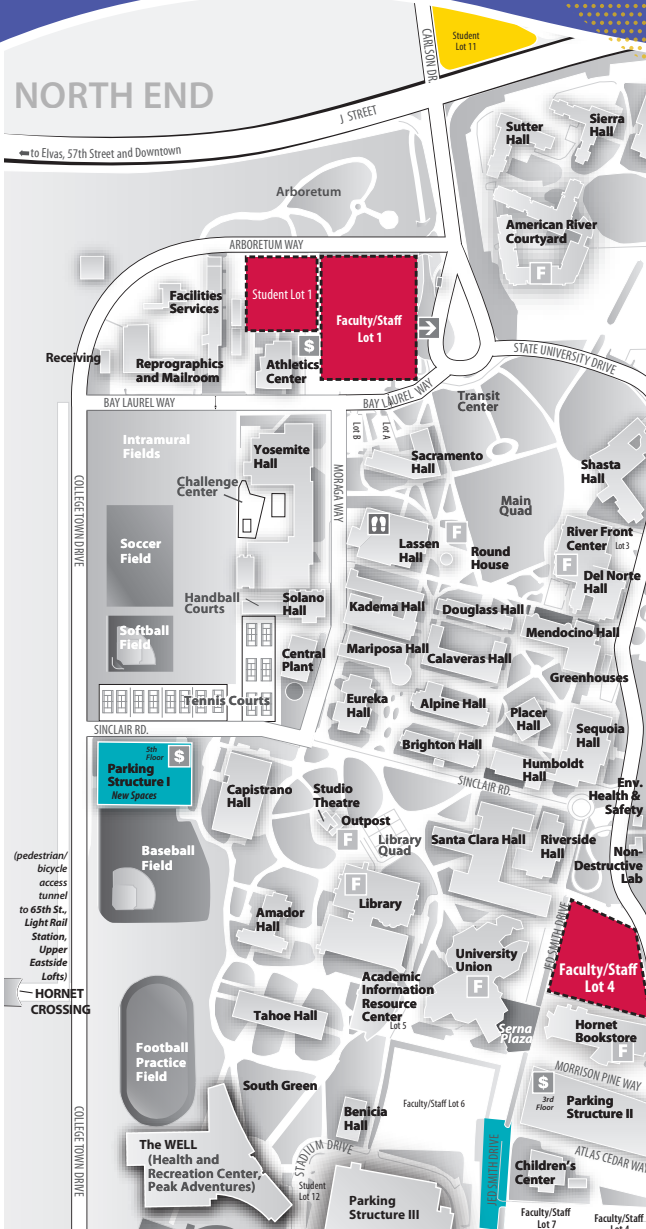

THE TIME TO PLAN IS NOW...

Fall 2017 Student Parking Information

Keep Calm and Transit On
After this semester, it all gets better!

NORTH END

to Elvas, 57th Street and Downtown

- Construction Zones:** [Red dashed box icon]
- Re-designated Residence Hall Parking:** [Yellow box icon]
- New ADA Parking:** [Blue box icon]
- Information Booth:** [Arrow icon]
- Daily Permit Machines:** [Dollar sign icon]
- Food Locations:** [F icon]

(pedestrian/bicycle access tunnel) to 65th St., Light Rail Station, Upper Eastside (Lofts)
HORNET CROSSING

The WELL (Health and Recreation Center, Peak Adventures)

Children's Center

Alumni Grove