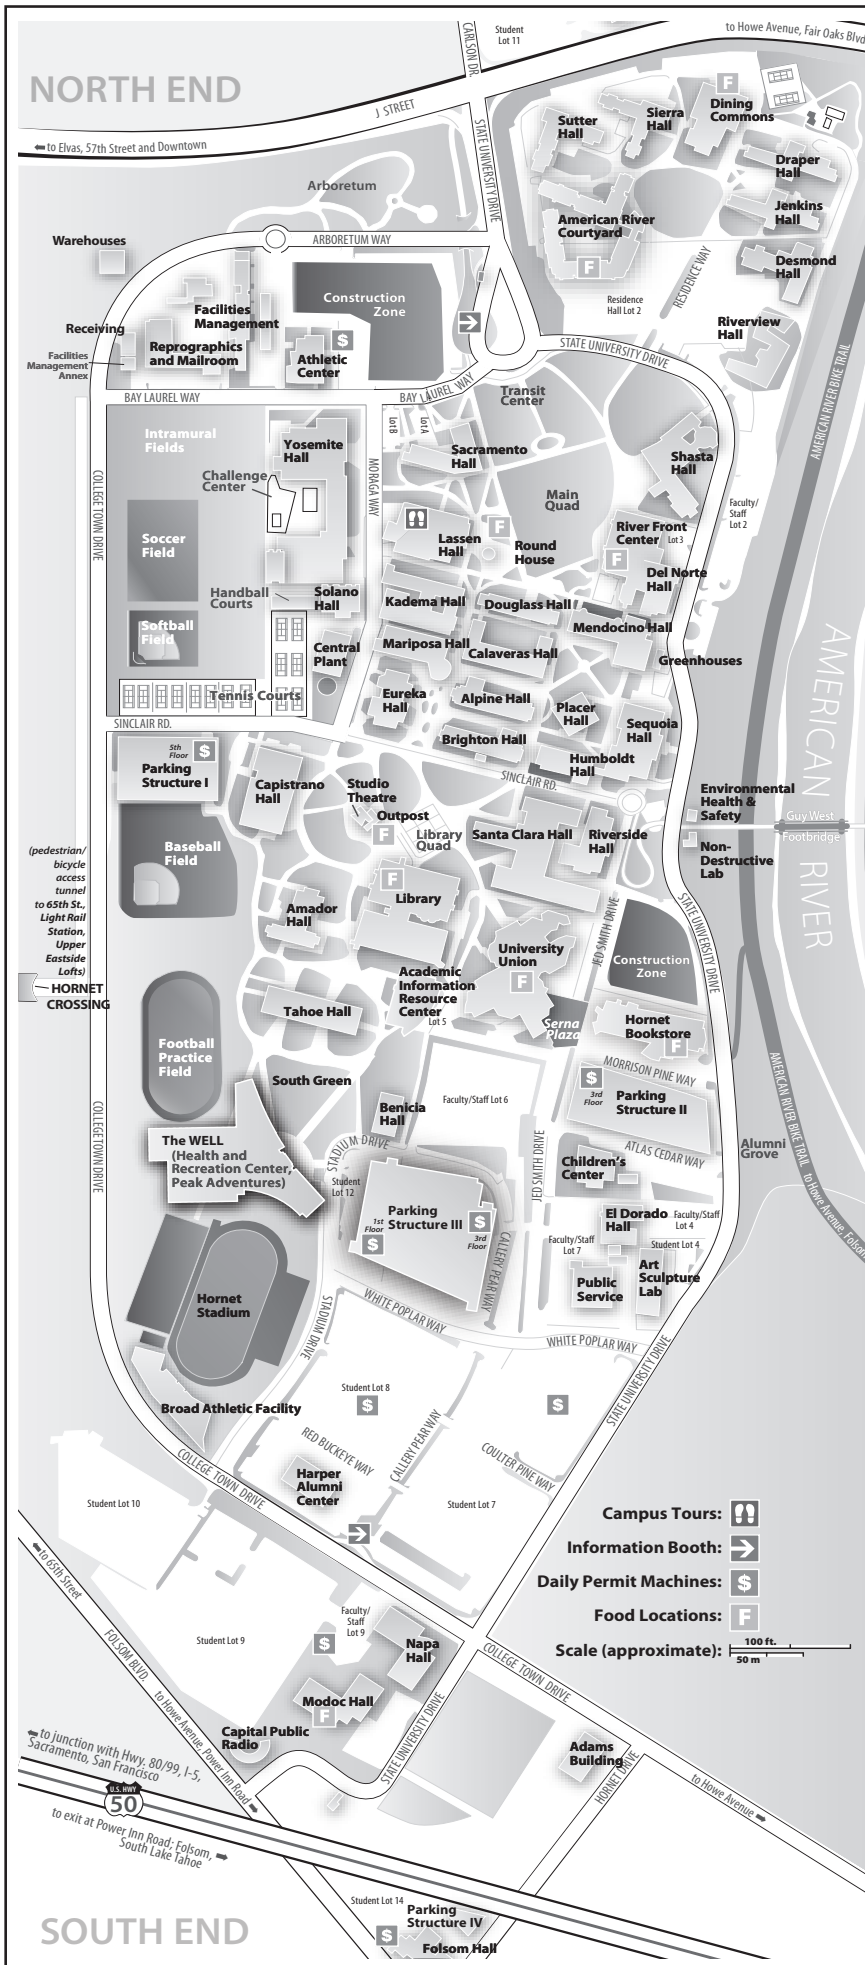

Parking is enforced 24 hours a day. Parking is \$6 and daily permits may be purchased at yellow kiosks marked **S** on map. For specific parking information there are information booths at both entrances to campus.

DIRECTIONS TO THE SAC STATE CAMPUS

Eastbound Highway 50

Exit at Power Inn/Howe Avenue. Go under the freeway onto Hornet Drive. Turn left onto College Town Drive. The road becomes State University Drive and you are on the south end of campus.

Westbound Highway 50

Exit at Howe Avenue. Continue through the light onto College Town Drive. At the second light the road becomes State University Drive and you are on the south end of campus.

Westbound Business 80

Exit at J Street. Turn left onto J Street and continue approximately 4 miles. Turn right onto Carlson/Esplanade. This is the north end of campus.