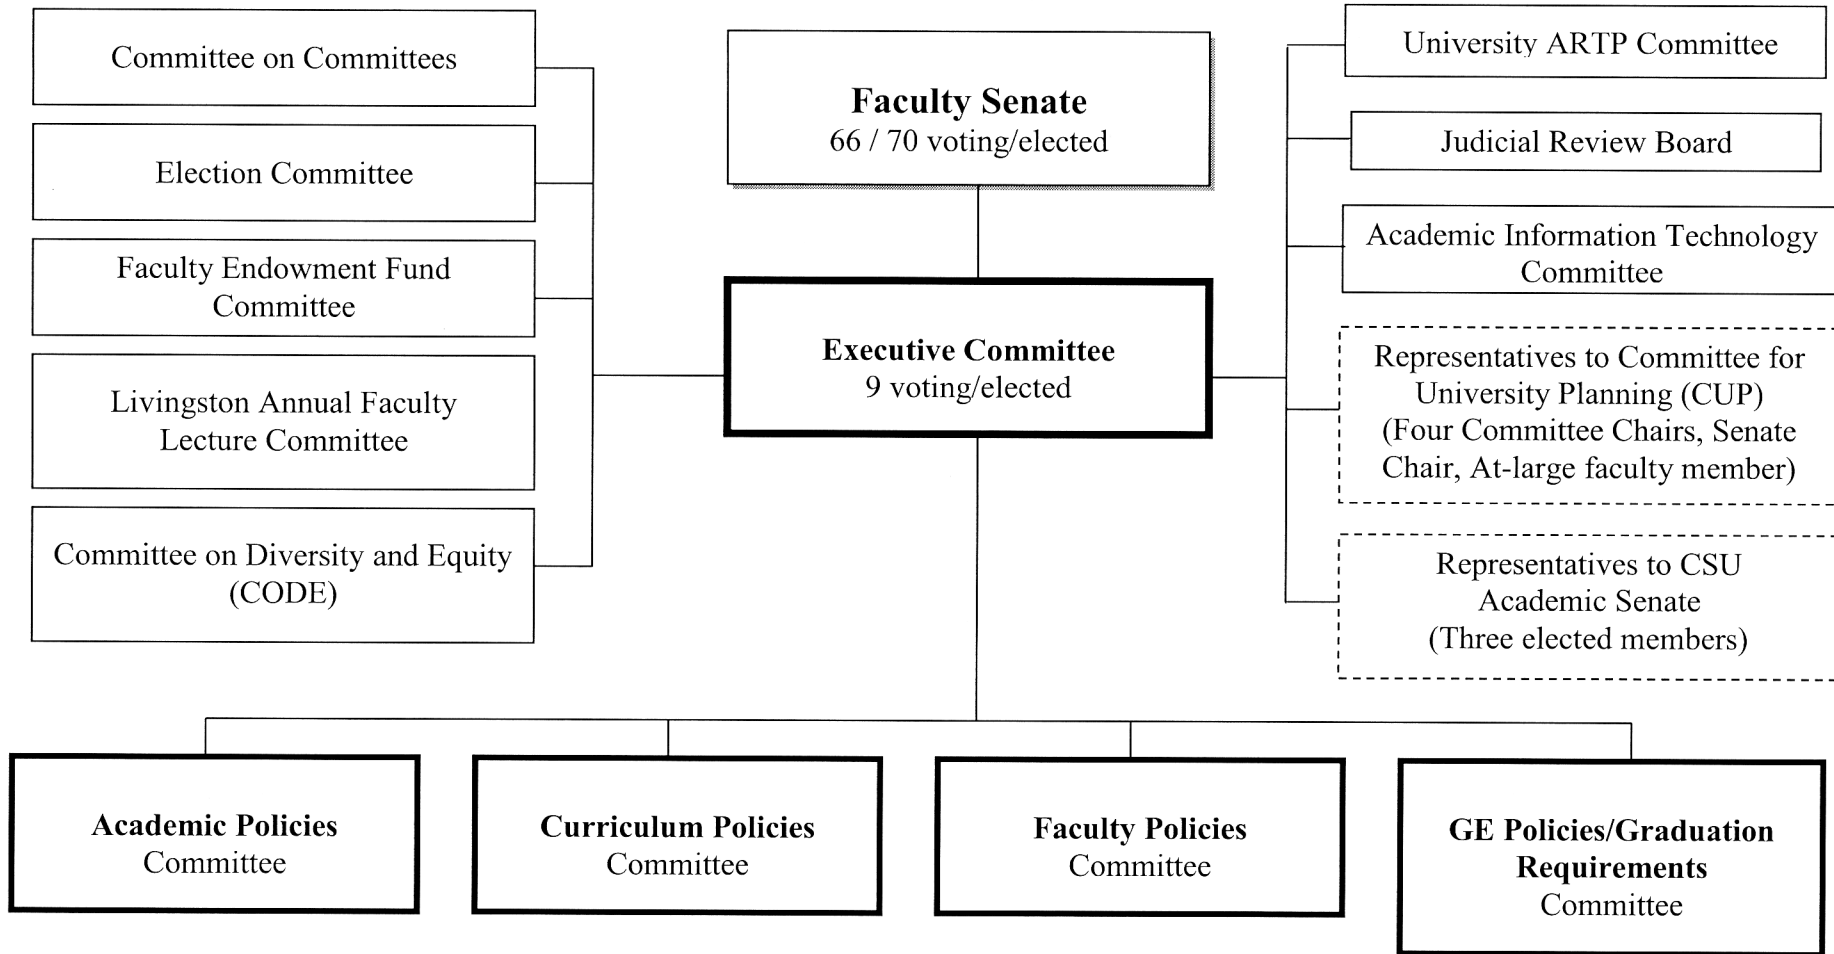

**2002-2003 Faculty Senate
Organization**

California State University, Sacramento

Academic Standards
Subcommittee
Readmission Subcommittee

Subcommittee for
Curriculum
Subcommittee for Program
Review
University Teacher
Education
Subcommittee
Writing and Reading
Subcommittee

Center for Teaching and
Learning
Pedagogy Enhancement
Subcommittee
Research and Creative
Activities Committee
Visiting Scholars
Subcommittee

GE Course Review
Subcommittee