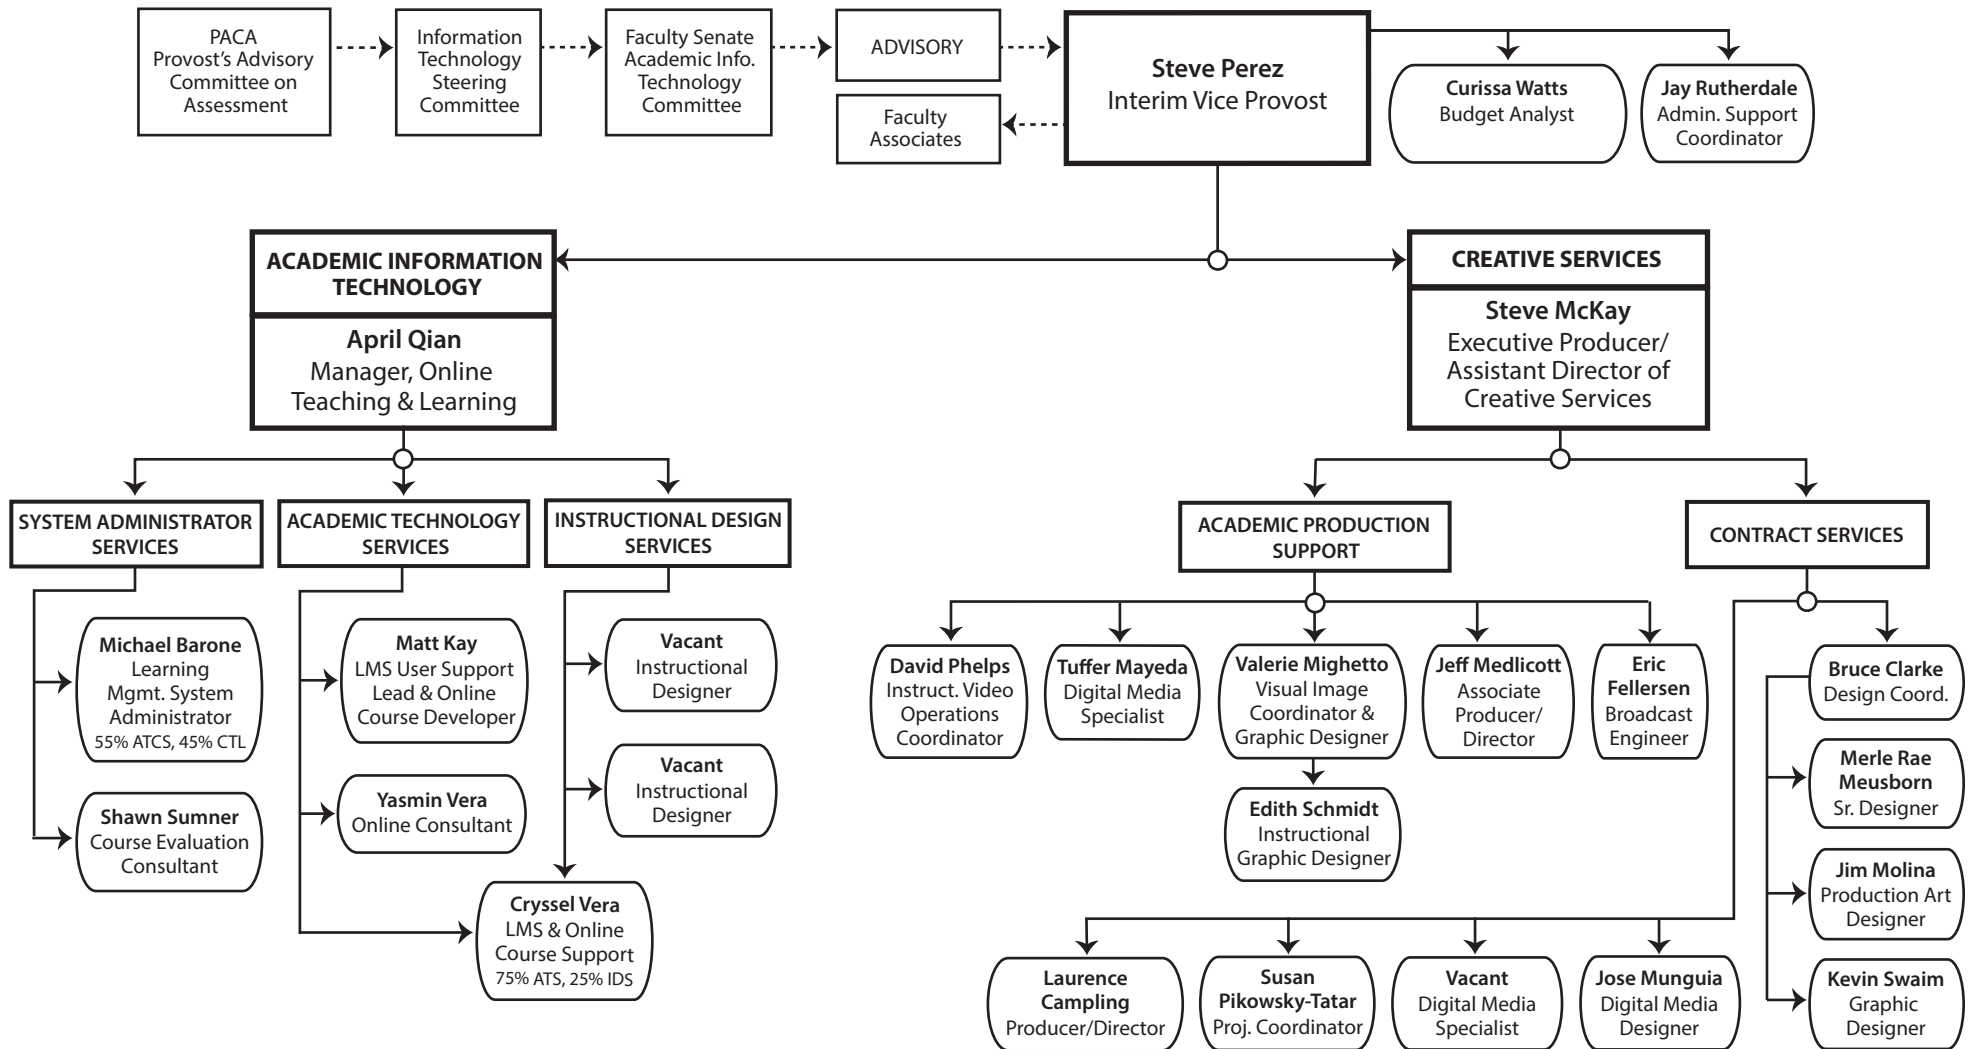

Academic Technology and Creative Services

Campling, Pikowsky-Tatar, Munguia, Clarke, Meusborn, Molina, and Swaim are University Enterprises, Inc. employees.