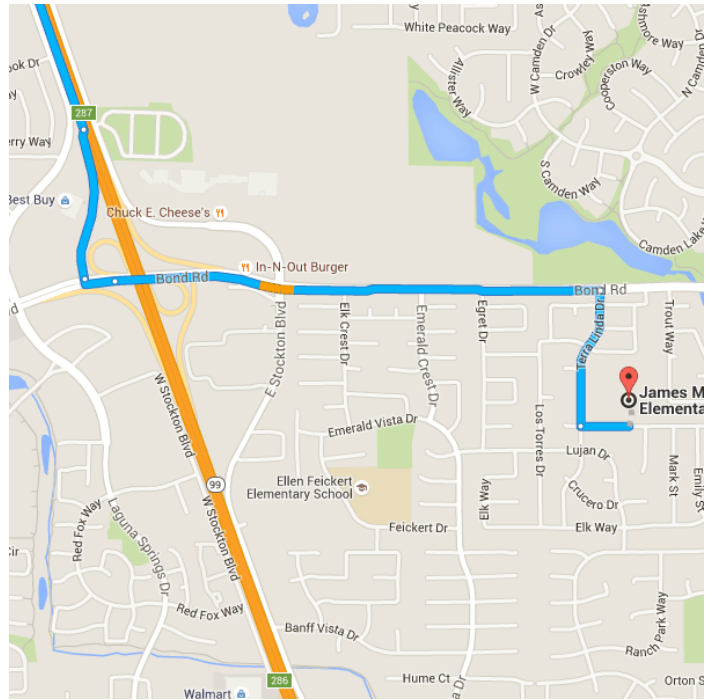

### Get on US-50 W from State University Dr

4 min (1.3 mi)

- ↑ 1. Head south on State University Dr  
0.6 mi
- ↶ 2. Use the left 2 lanes to turn left onto College Town Dr  
0.3 mi
- ↷ 3. Turn right onto Hornet Dr  
171 ft
- ⤴ 4. Slight right to merge onto US-50 W  
0.3 mi

Follow US-50 W and CA-99 S to Laguna Blvd in Elk Grove. Take exit 287 from CA-99 S

- 14 min (13.8 mi)
- 5. Merge onto US-50 W
- 3.0 mi
- 6. Take exit 6B toward CA-99 S/Fresno
- 0.4 mi
- 7. Merge onto S Sacramento Fwy
- 0.2 mi
- 8. Continue onto CA-99 S/S Sacramento Fwy
- 9.9 mi
- 9. Use the right 2 lanes to take exit 287 for Laguna Blvd toward Bond Rd
- 0.3 mi

Take Bond Rd to Halverson Dr

- 4 min (1.4 mi)
- 10. Use the left 2 lanes to turn left onto Laguna Blvd
- 377 ft
- 11. Continue onto Bond Rd
- 1.0 mi

➤ 12. Turn right onto Terra Linda Dr

➤ 13. Turn left onto Halverson Dr

**i** Destination will be on the left

0.3 mi

0.1 mi