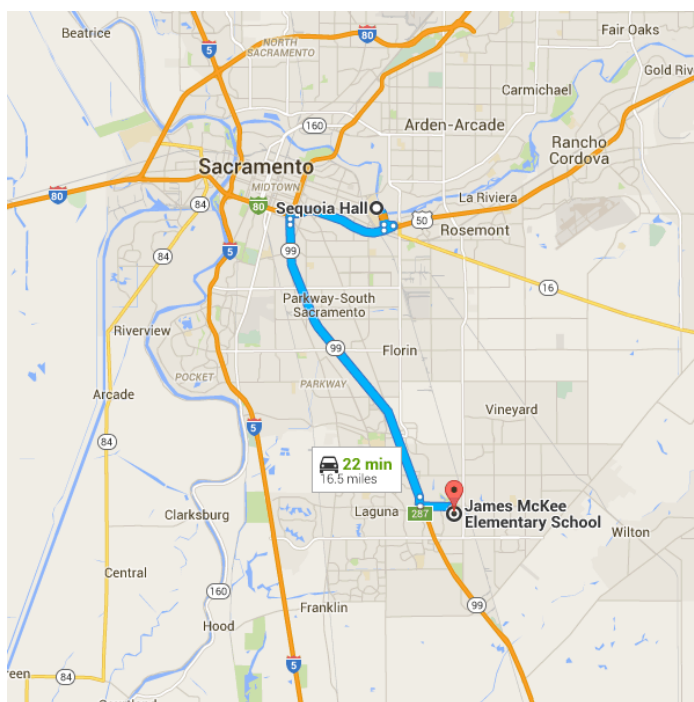

### Get on US-50 W from State University Dr

4 min (1.3 mi)

- ↑ 1. Head south on State University Dr  
0.6 mi
- ↶ 2. Use the left 2 lanes to turn left onto College Town Dr  
0.3 mi
- ↷ 3. Turn right onto Hornet Dr  
171 ft
- ⤴ 4. Slight right to merge onto US-50 W  
0.3 mi

Follow US-50 W and CA-99 S to Laguna Blvd in Elk Grove. Take exit 287 from CA-99 S

- 14 min (13.8 mi)
- 5. Merge onto US-50 W
- 3.0 mi
- 6. Take exit 6B toward CA-99 S/Fresno
- 0.4 mi
- 7. Merge onto S Sacramento Fwy
- 0.2 mi
- 8. Continue onto CA-99 S/S Sacramento Fwy
- 9.9 mi
- 9. Use the right 2 lanes to take exit 287 for Laguna Blvd toward Bond Rd
- 0.3 mi

Take Bond Rd to Halverson Dr

- 4 min (1.4 mi)
- 10. Use the left 2 lanes to turn left onto Laguna Blvd
- 377 ft
- 11. Continue onto Bond Rd
- 1.0 mi

➤ 12. Turn right onto Terra Linda Dr

➤ 13. Turn left onto Halverson Dr

**i** Destination will be on the left

0.3 mi

0.1 mi