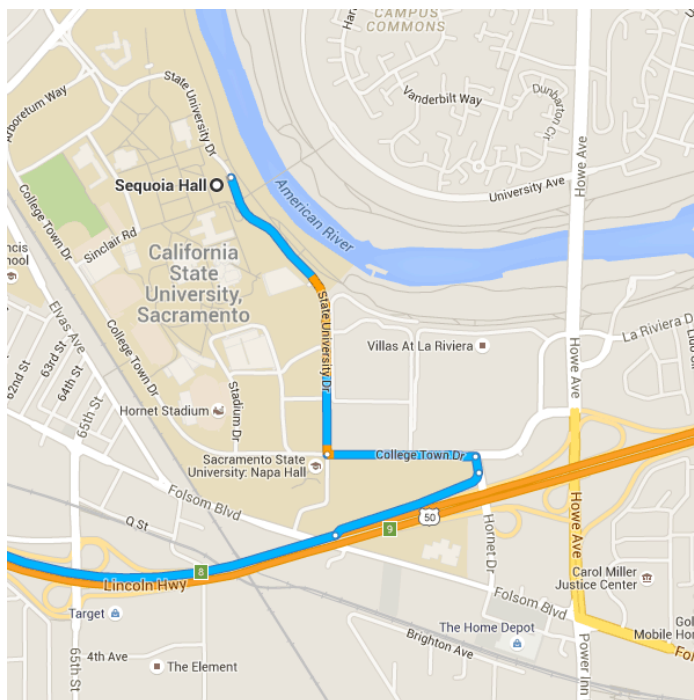

# Sequoia Hall, Sacramento, CA 95826 to James McKee Elementary School

Drive 16.5 miles, 22 min

Map data ©2016 Google 2 mi

### Get on US-50 W from State University Dr

4 min (1.3 mi)

- ↑ 1. Head south on State University Dr  
0.6 mi
- ↶ 2. Use the left 2 lanes to turn left onto College Town Dr  
0.3 mi
- ↷ 3. Turn right onto Hornet Dr  
171 ft
- ⤴ 4. Slight right to merge onto US-50 W  
0.3 mi

Follow US-50 W and CA-99 S to Laguna Blvd in Elk Grove. Take exit 287 from CA-99 S

- 14 min (13.8 mi)
- 5. Merge onto US-50 W
- 3.0 mi
- 6. Take exit 6B toward CA-99 S/Fresno
- 0.4 mi
- 7. Merge onto S Sacramento Fwy
- 0.2 mi
- 8. Continue onto CA-99 S/S Sacramento Fwy
- 9.9 mi
- 9. Use the right 2 lanes to take exit 287 for Laguna Blvd toward Bond Rd
- 0.3 mi

Take Bond Rd to Halverson Dr

- 4 min (1.4 mi)
- 10. Use the left 2 lanes to turn left onto Laguna Blvd
- 377 ft
- 11. Continue onto Bond Rd
- 1.0 mi

➤ 12. Turn right onto Terra Linda Dr

➤ 13. Turn left onto Halverson Dr