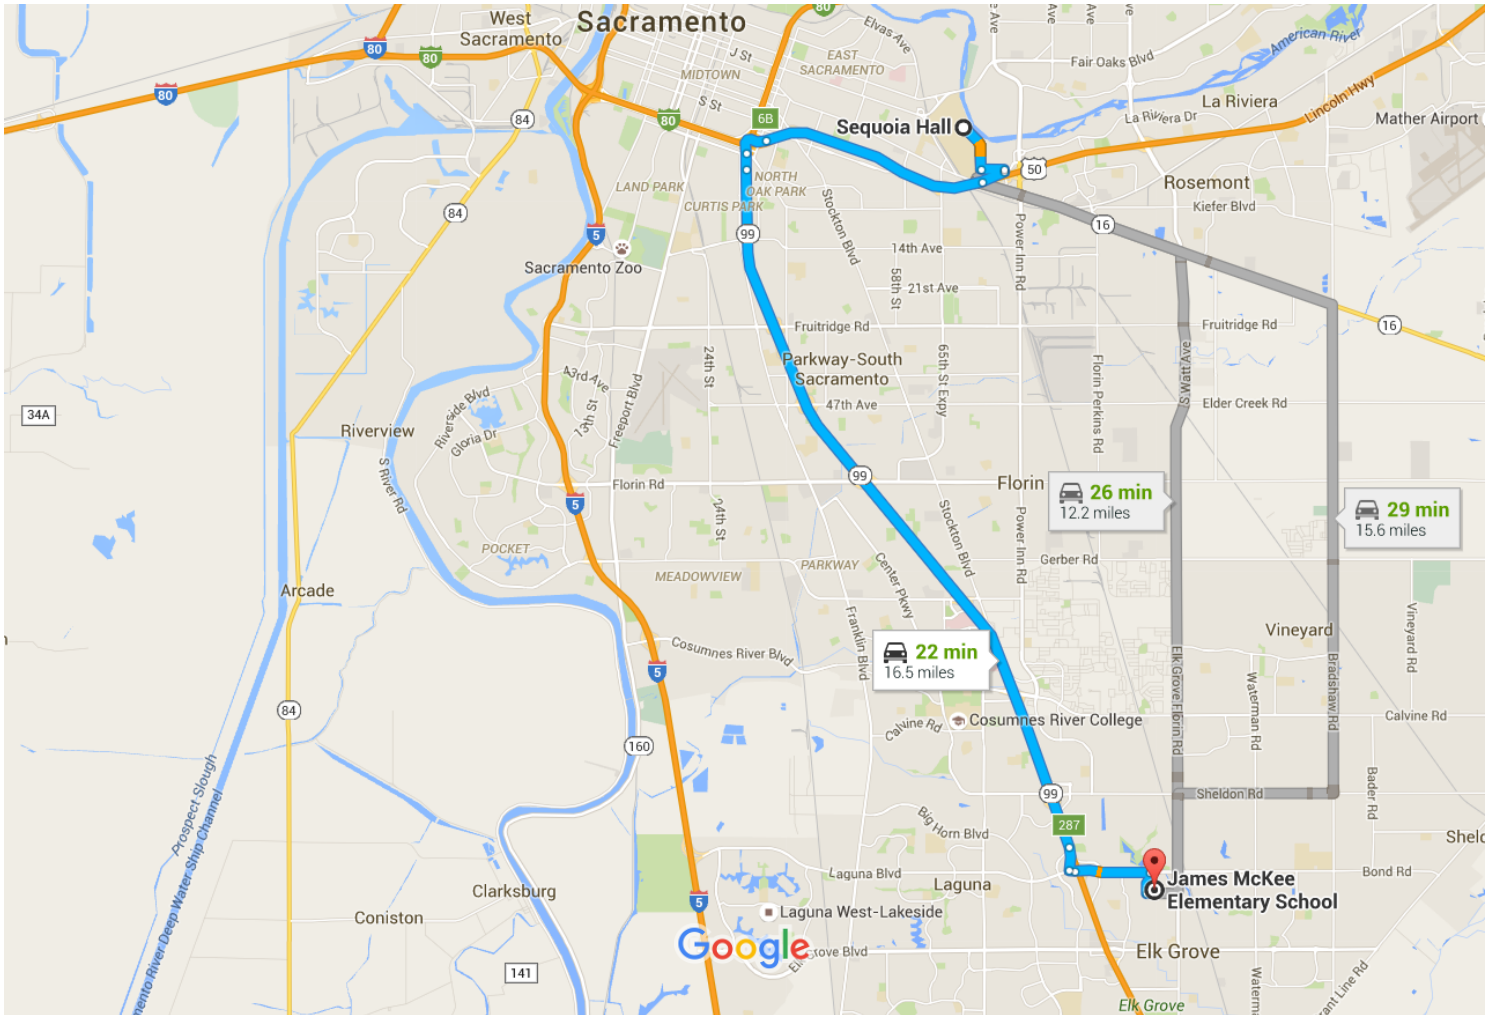

# Sequoia Hall, Sacramento, CA 95826 to James McKee Elementary School

Drive 16.5 miles, 22 min

Map data ©2016 Google 2 mi

### Get on US-50 W from State University Dr

4 min (1.3 mi)

- ↑ 1. Head south on State University Dr  
0.6 mi
- ↶ 2. Use the left 2 lanes to turn left onto College Town Dr  
0.3 mi
- ↷ 3. Turn right onto Hornet Dr  
171 ft
- ⤴ 4. Slight right to merge onto US-50 W  
0.3 mi

Follow US-50 W and CA-99 S to Laguna Blvd in Elk Grove. Take exit 287 from CA-99 S

- 14 min (13.8 mi)
- 5. Merge onto US-50 W
- 3.0 mi
- 6. Take exit 6B toward CA-99 S/Fresno
- 0.4 mi
- 7. Merge onto S Sacramento Fwy
- 0.2 mi
- 8. Continue onto CA-99 S/S Sacramento Fwy
- 9.9 mi
- 9. Use the right 2 lanes to take exit 287 for Laguna Blvd toward Bond Rd
- 0.3 mi

Take Bond Rd to Halverson Dr

- 4 min (1.4 mi)
- 10. Use the left 2 lanes to turn left onto Laguna Blvd
- 377 ft
- 11. Continue onto Bond Rd
- 1.0 mi

➤ 12. Turn right onto Terra Linda Dr

➤ 13. Turn left onto Halverson Dr