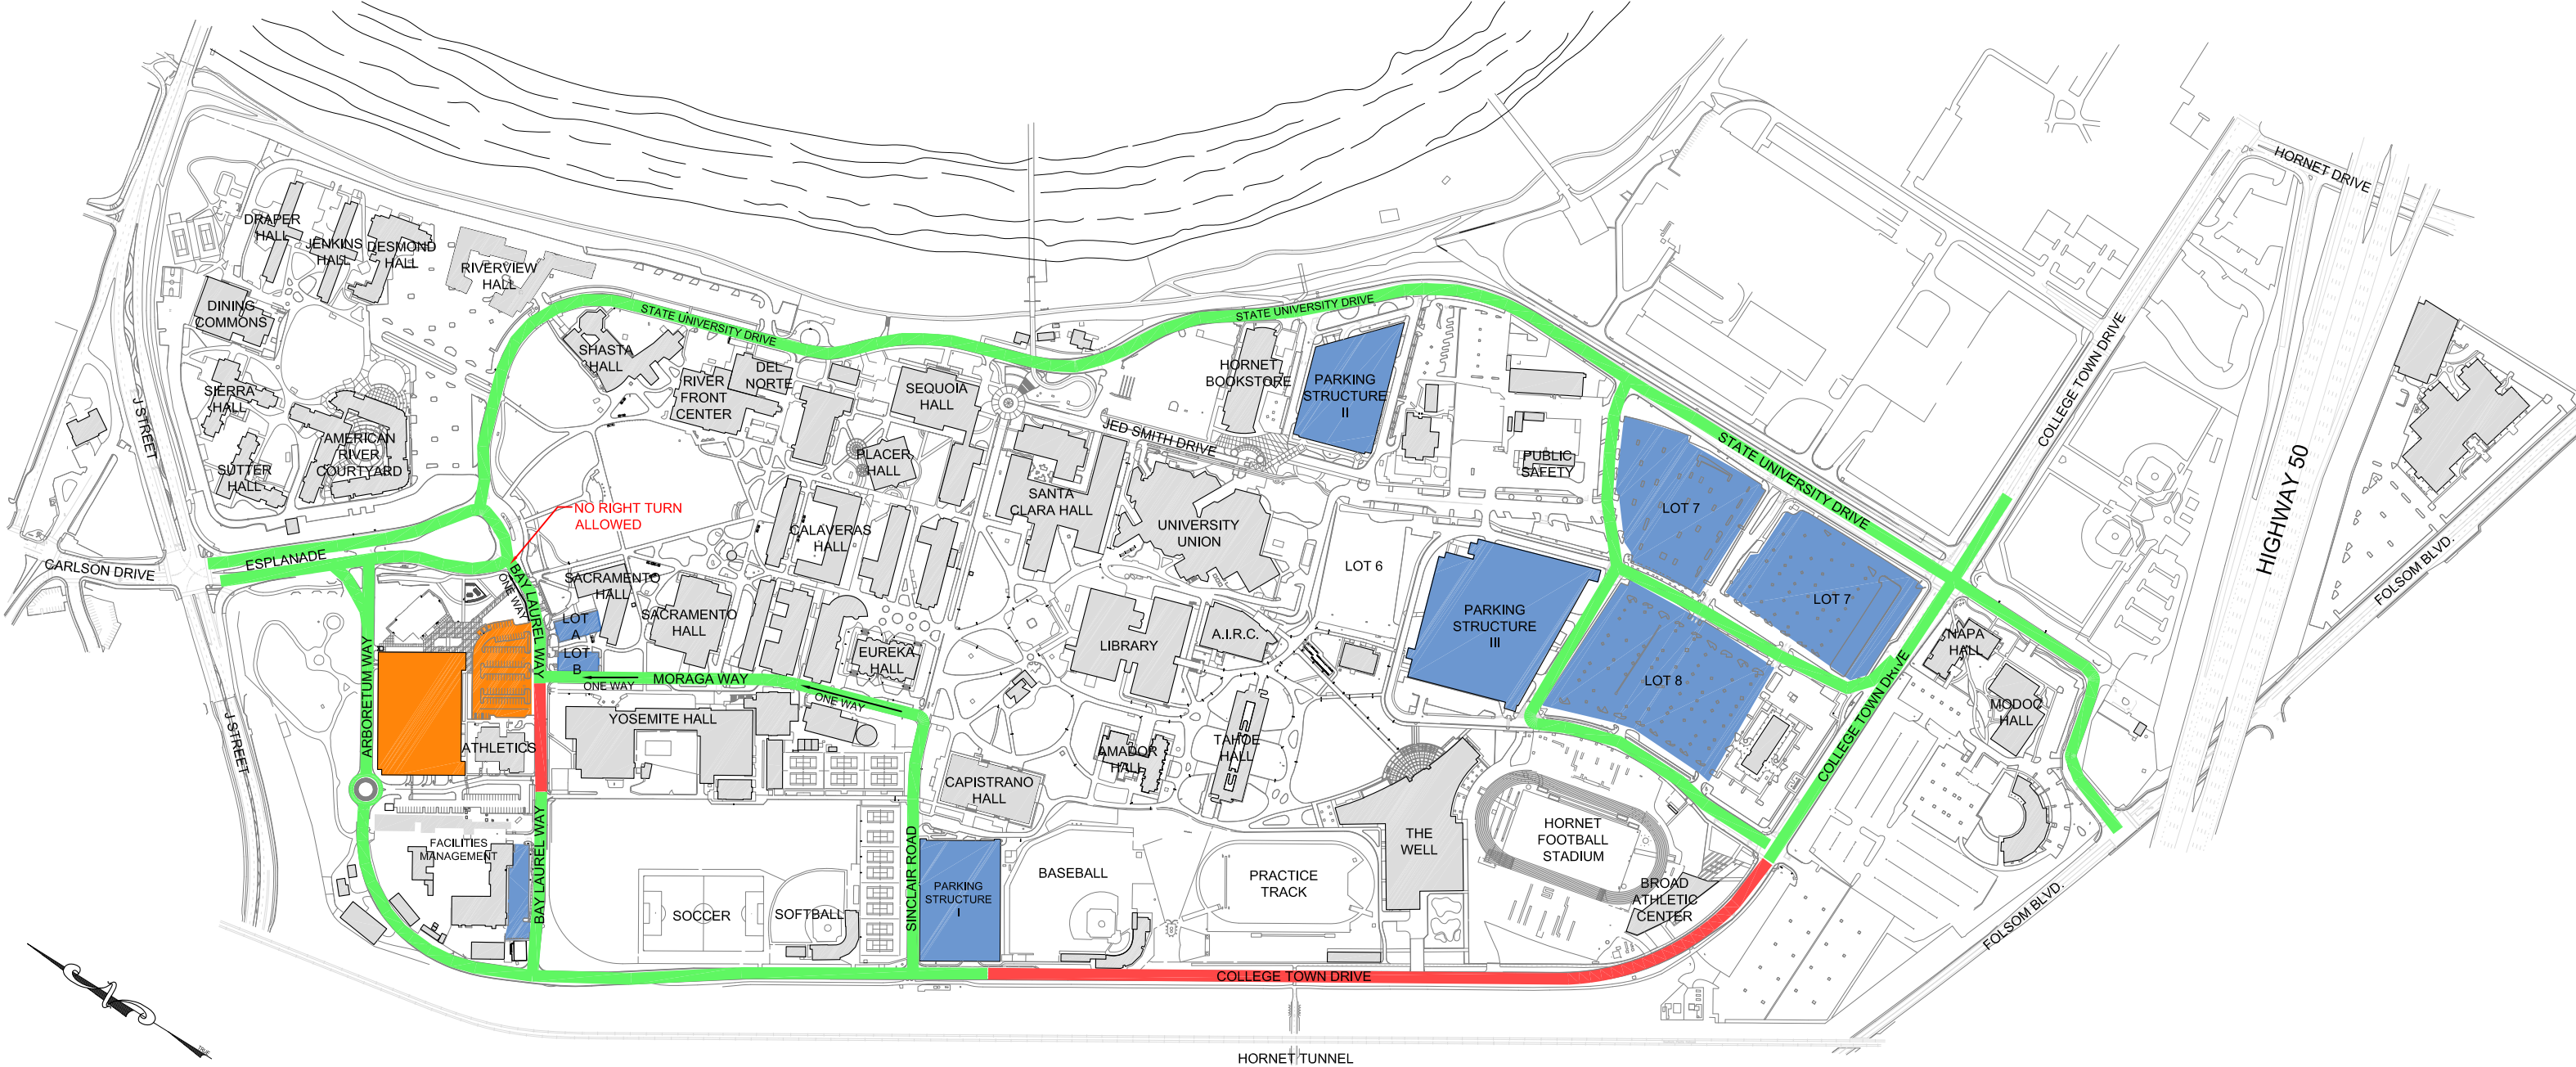

# CALIFORNIA STATE UNIVERSITY, SACRAMENTO

**BAY LAUREL WAY CLOSURE (12/18/2017 - 1/9/2018)**

- ROAD CLOSED OR RESTRICTED ACCESS
- CLOSED PARKING LOTS
- ALTERNATIVE ROUTES
- OPEN PARKING LOTS & PARKING STRUCTURES

**COLLEGE TOWN DRIVE CLOSURE (1/8/2018 - 1/13/2018)**

- ROAD CLOSED OR RESTRICTED ACCESS
- CLOSED PARKING LOTS
- ALTERNATIVE ROUTES
- OPEN PARKING LOTS & PARKING STRUCTURES