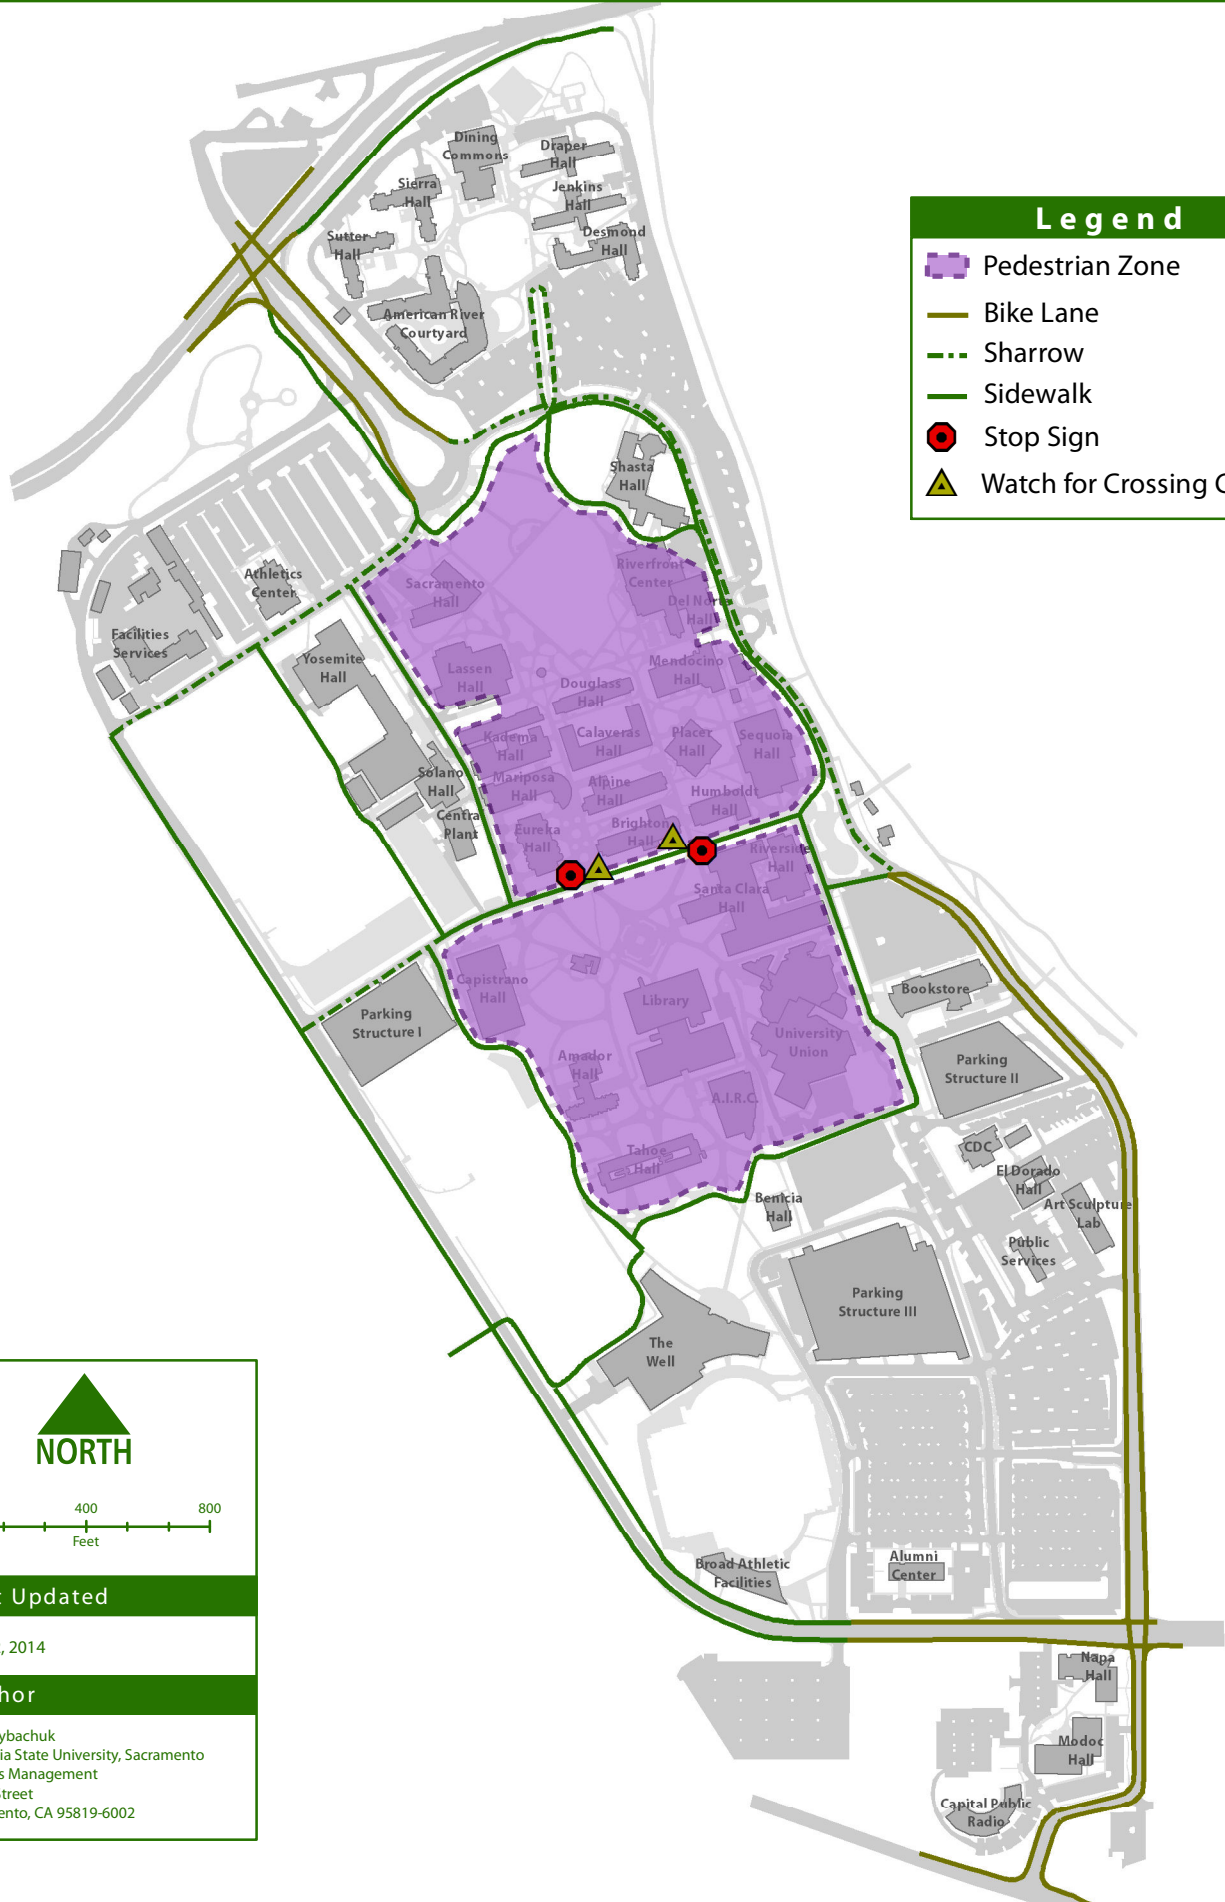

PEDESTRIAN ZONE

California State University, Sacramento

Legend

- Pedestrian Zone
- Bike Lane
- Sharrow
- Sidewalk
- Stop Sign
- Watch for Crossing Cyclists

NORTH

0 400 800
Feet

Last Updated
May 2, 2014

Author
Alena Rybachuk
California State University, Sacramento
Facilities Management
6000 J Street
Sacramento, CA 95819-6002