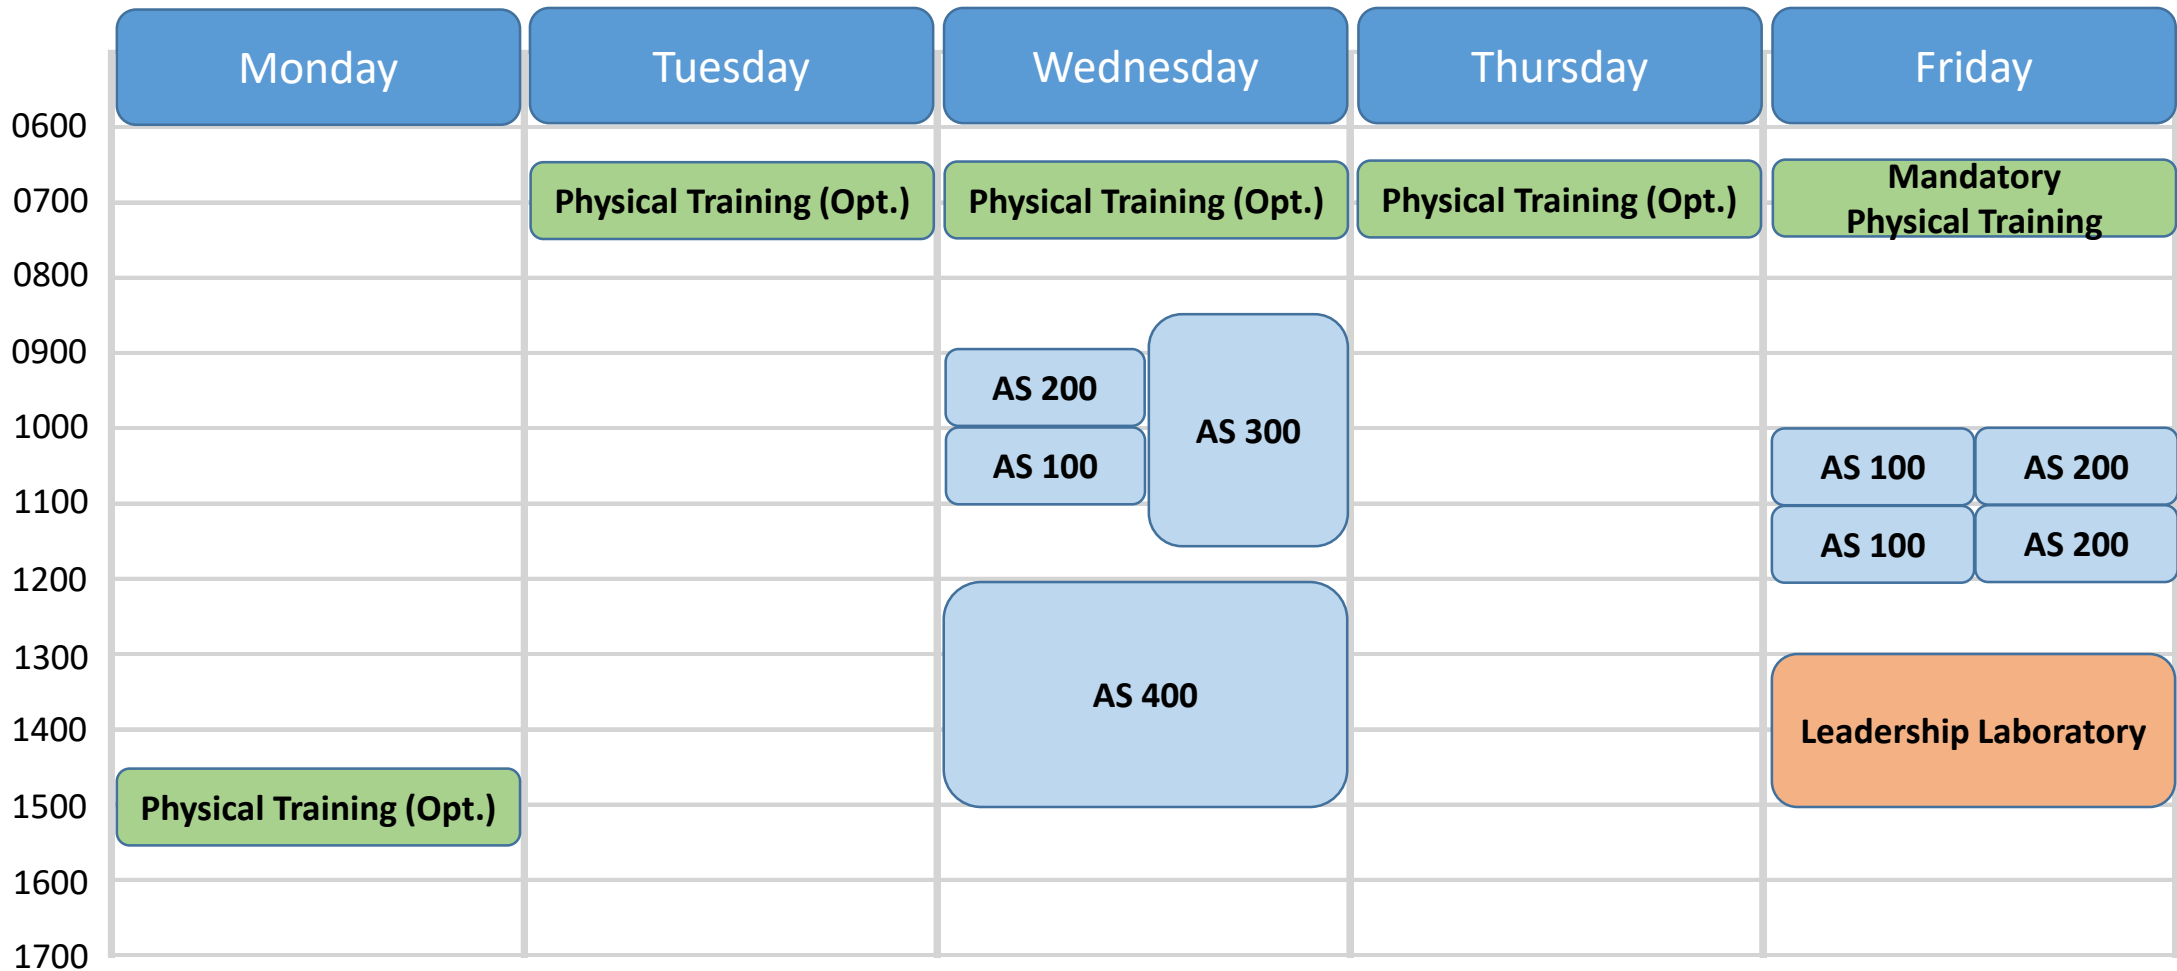

Year 4

Commission as
Second Lieutenant

New Student Orientation

Fall Semester
AS 250 2 units
(AS 100 & 200)

Field Training Selection

Spring Semester
AS 250 2 units
(AS 100 & 200)

Year 1

Field Training

Summer

3 Year Program

Fall Semester
AS 300
3 units

Spring Semester
AS 300
3 units

Year 2

Fall Semester
AS 400
3 units

Spring Semester
AS 400
3 units

Year 3

Commission as
Second Lieutenant

Weekly Requirements:

1x Aerospace Studies (AS) class (3-year program AS250s take AS100 and AS200 classes)

1x Leadership Laboratory (LLAB) (0 unit pass/fail lab attached to AS lecture)

2x Physical Training (PT) sessions – Must attend Friday, then choose one other

**Note: Cadre can (under exceptional circumstances) work with cadets who have legitimate and unavoidable academic schedule conflicts.*