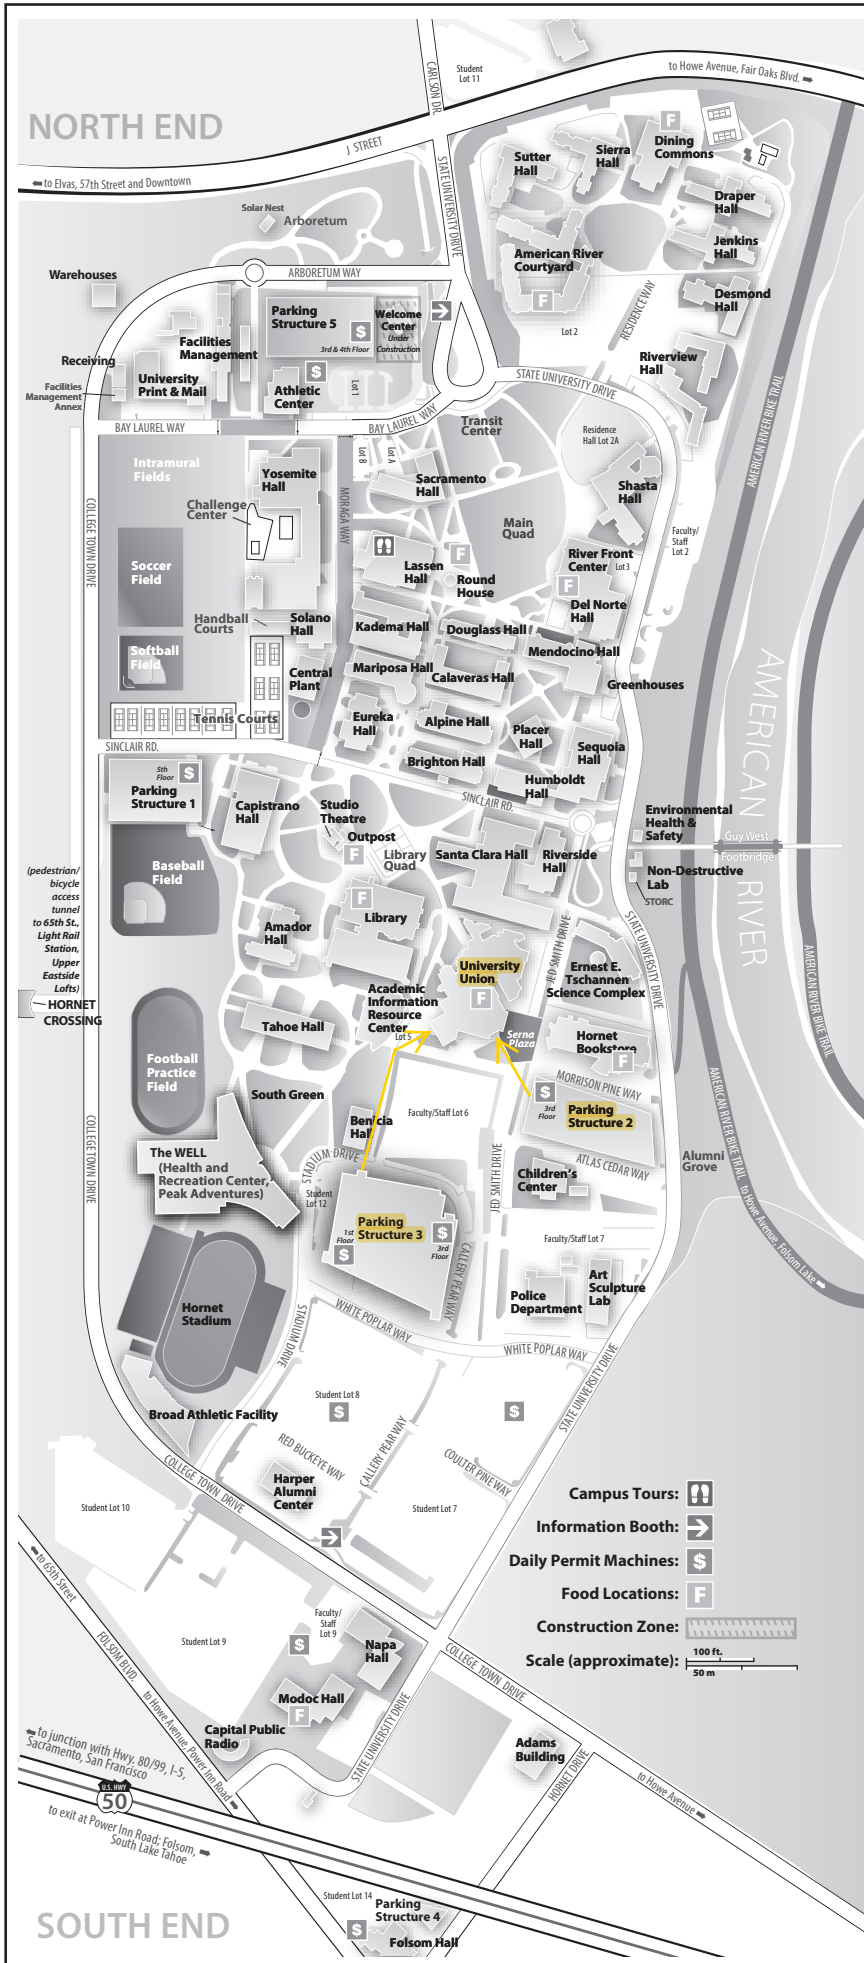

Parking is enforced 24 hours a day. Parking is \$7 and daily permits may be purchased at yellow kiosks marked **S** on map. For specific parking information there are information booths at both entrances to campus.

DIRECTIONS TO THE SAC STATE CAMPUS

Eastbound Highway 50

Exit at Power Inn/Howe Avenue. Go under the freeway onto Hornet Drive. Turn left onto College Town Drive. The road becomes State University Drive and you are on the south end of campus.

Westbound Highway 50

Exit at Howe Avenue. Continue through the light onto College Town Drive. At the second light the road becomes State University Drive and you are on the south end of campus.

Westbound Business 80

Exit at J Street. Turn left onto J Street and continue approximately 4 miles. Turn right onto Carlson/Esplanade. This is the north end of campus.