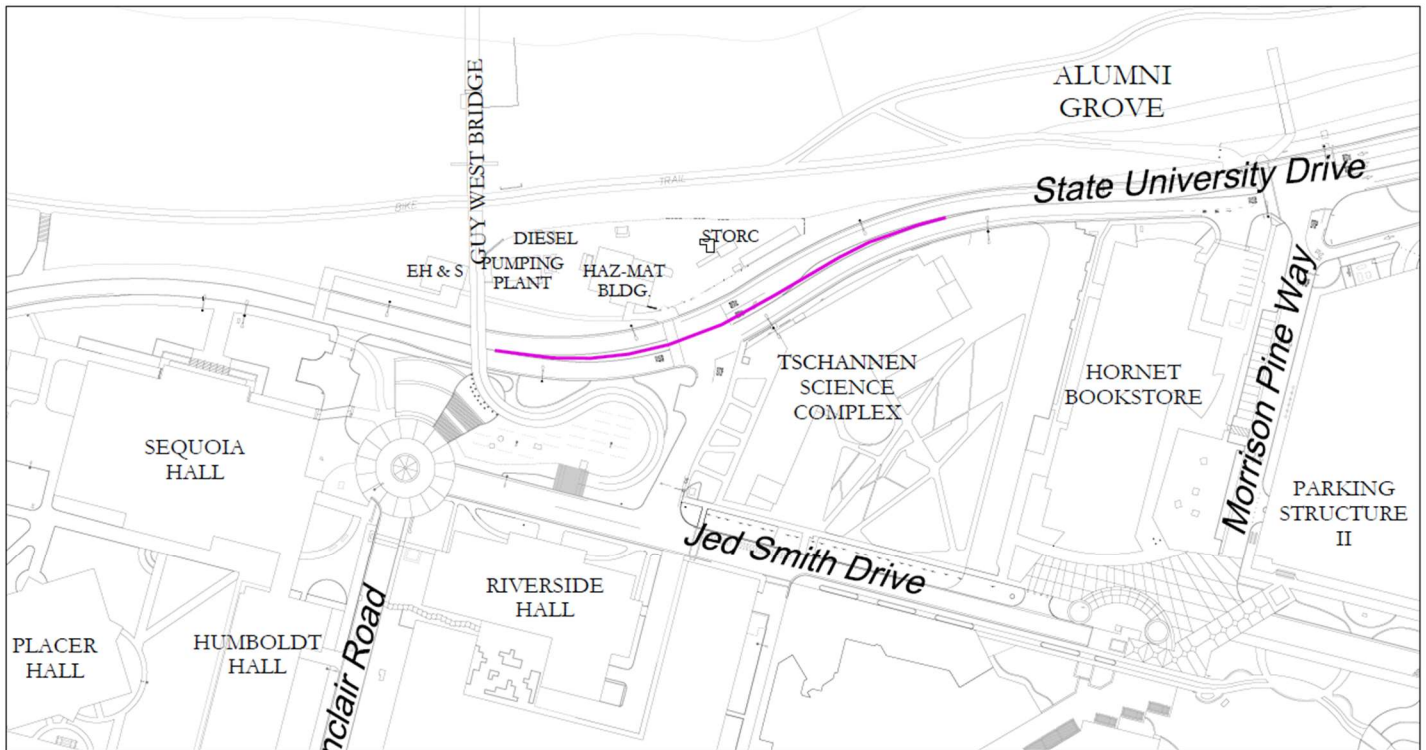

CAMPUS NOTIFICATIONS: CONSTRUCTION IN PROCESS

RESTRIPING STATE UNIVERSITY DRIVE NEAR TSCHANNEN: AUGUST 2022

Starting 8/18/22, restriping work will be occurring on State University Drive, near the Tschannen Science Complex. The work will end on Friday 8/26/22. During that time, the road will remain open for through traffic. For details, please see attached map.

CSU SACRAMENTO STATE UNIVERSITY RE-STRIPING MAP
SCALE: REFER TO GRAPHIC

Should you have any questions, please contact Facilities Customer Service at 916.278.6242 during regular business hours: Monday-Friday, 8am- 4pm.