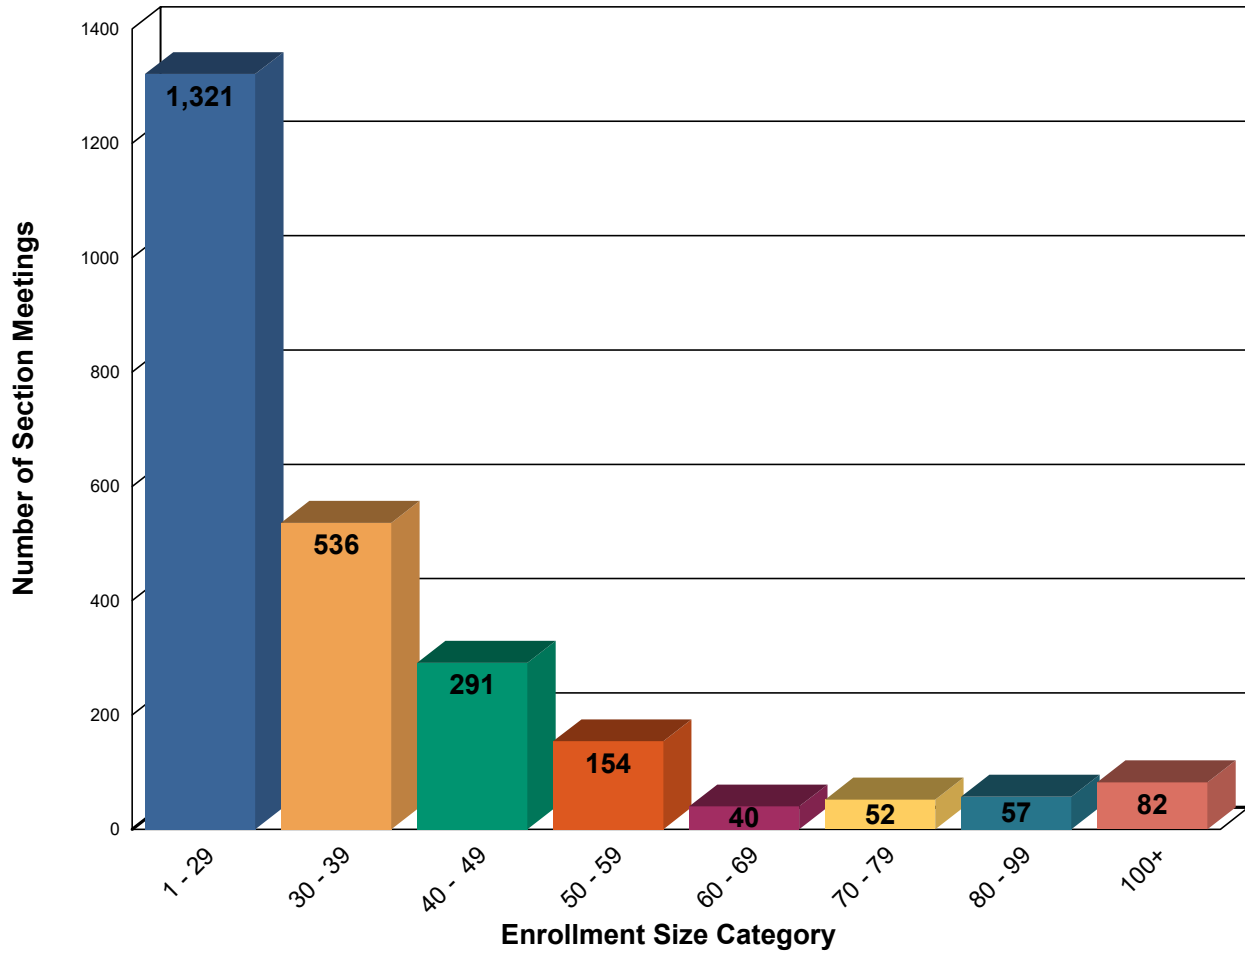

Summary of Section Meetings by Enrollment Size Category

Scheduled in Lecture Rooms Only

Total number of Section Meetings: 2,533

MAIN Sections for 2248

by Enrollment

10/28/2024
11:48AM

Summary of Section Meetings by Enrollment Size Category and Meeting Type

	Total	1 - 29	30 - 39	40 - 49	50 - 59	60 - 69	70 - 79	80 - 99	100+
Total	2,533.00	1,321	536	291	154	40	52	57	82
ACT	37.00	33	3	1	0	0	0	0	0
DIS	923.00	560	219	52	53	9	6	13	11
IND	26.00	19	1	2	1	0	0	3	0
LAB	24.00	23	0	1	0	0	0	0	0
LEC	1,236.00	451	281	221	94	31	46	41	71
PRA	3.00	3	0	0	0	0	0	0	0
RSC	1.00	1	0	0	0	0	0	0	0
SEM	267.00	215	32	14	6	0	0	0	0
SUP	5.00	5	0	0	0	0	0	0	0
THE	11.00	11	0	0	0	0	0	0	0

MAIN Sections for 2248

by Enrollment

10/28/2024
11:48AM

Summary of Section Meetings by Enrollment Size Category, and Room Type

	Total	1 - 29	30 - 39	40 - 49	50 - 59	60 - 69	70 - 79	80 - 99	100+
Total	2,533	1,321	536	291	154	40	52	57	82
Lecture	2,533	1,321	536	291	154	40	52	57	82