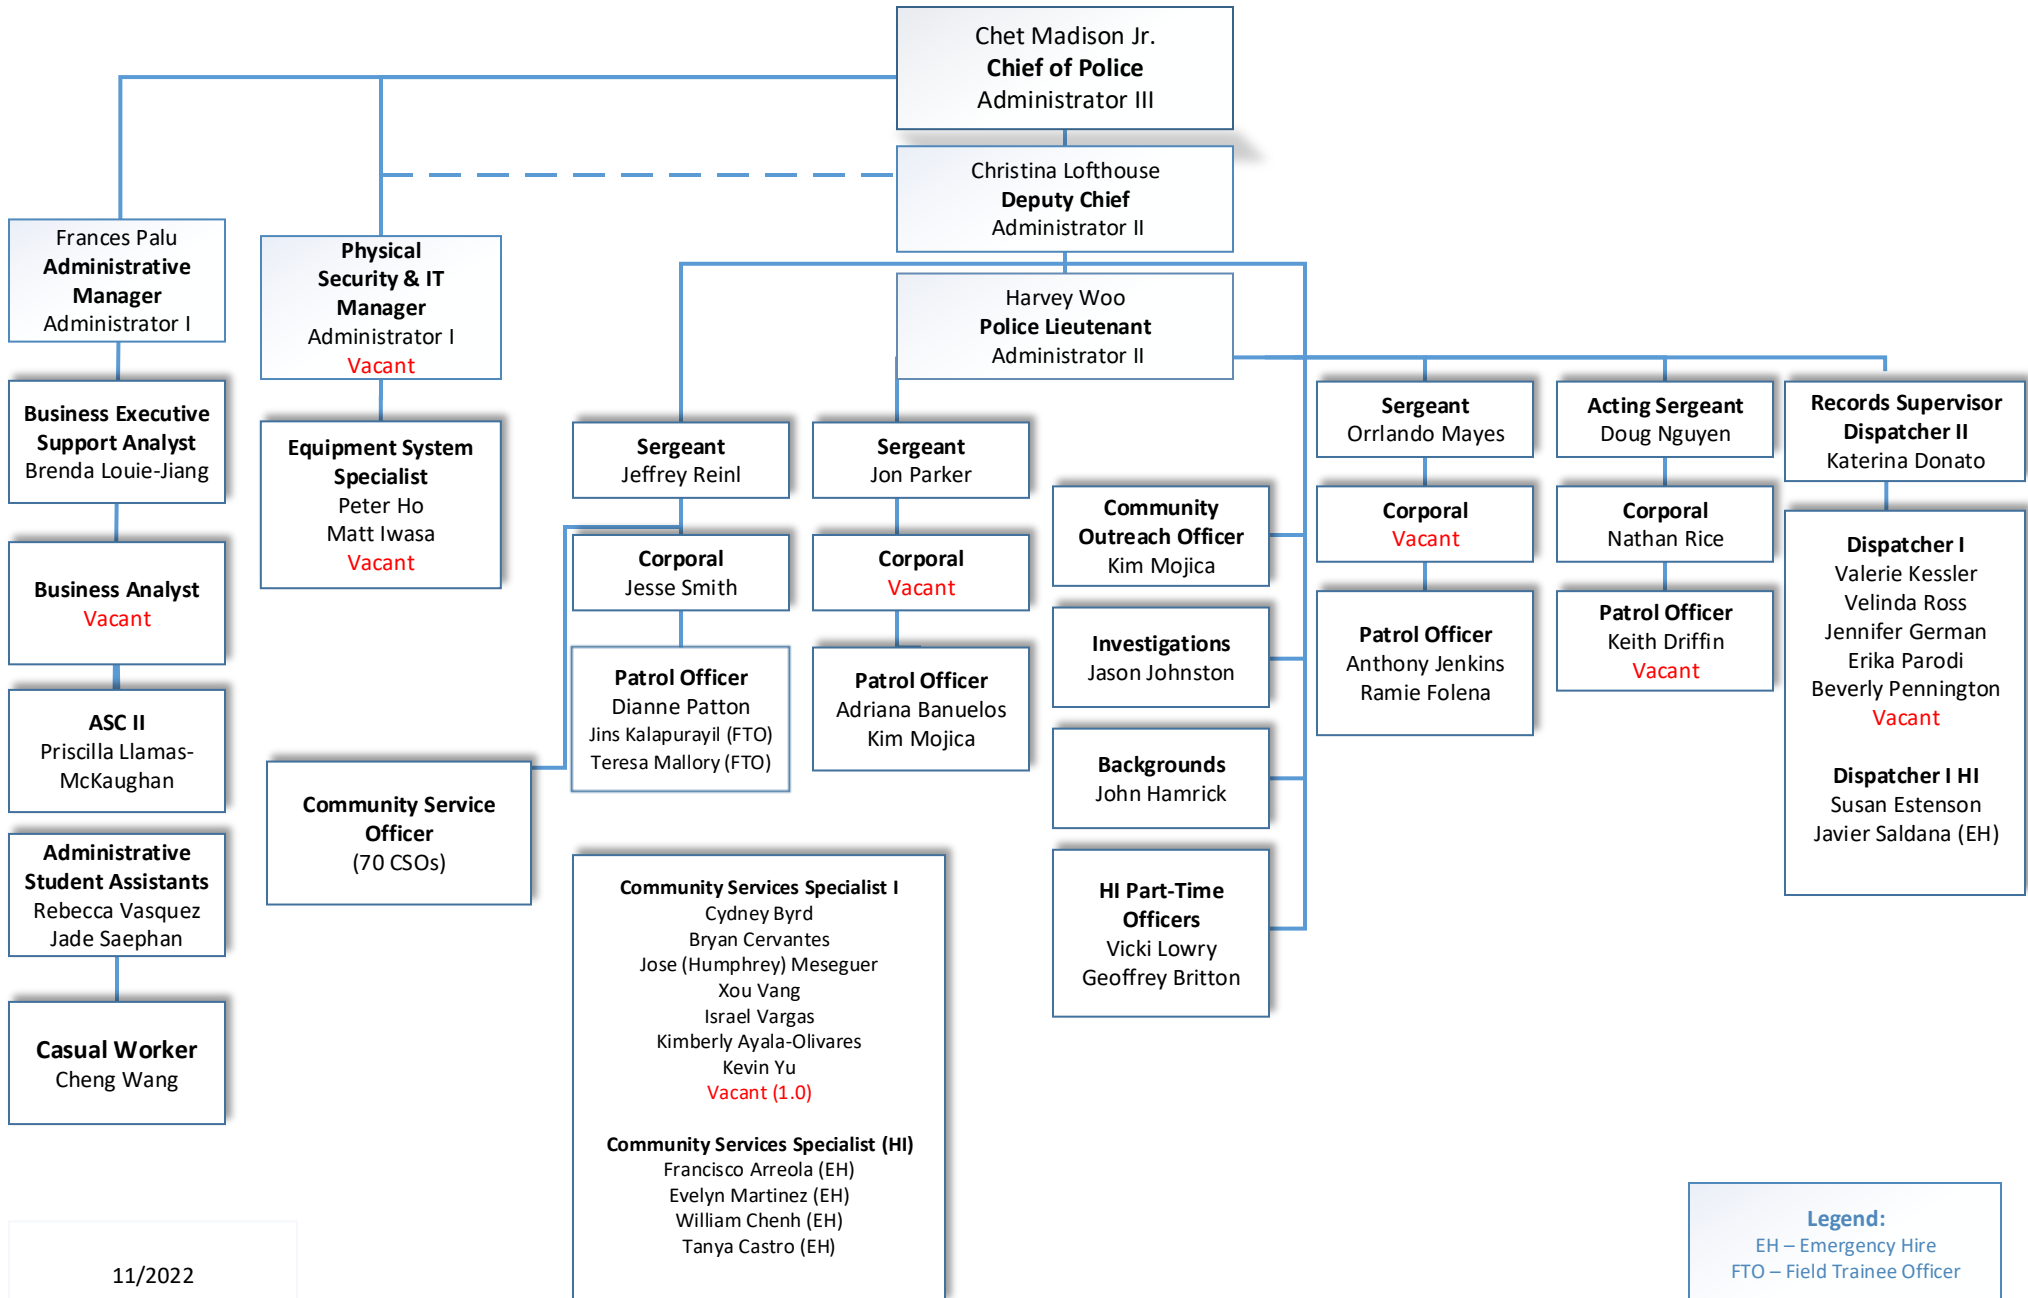

# Sacramento State Police Department

**Legend:**  
 EH – Emergency Hire  
 FTO – Field Trainee Officer