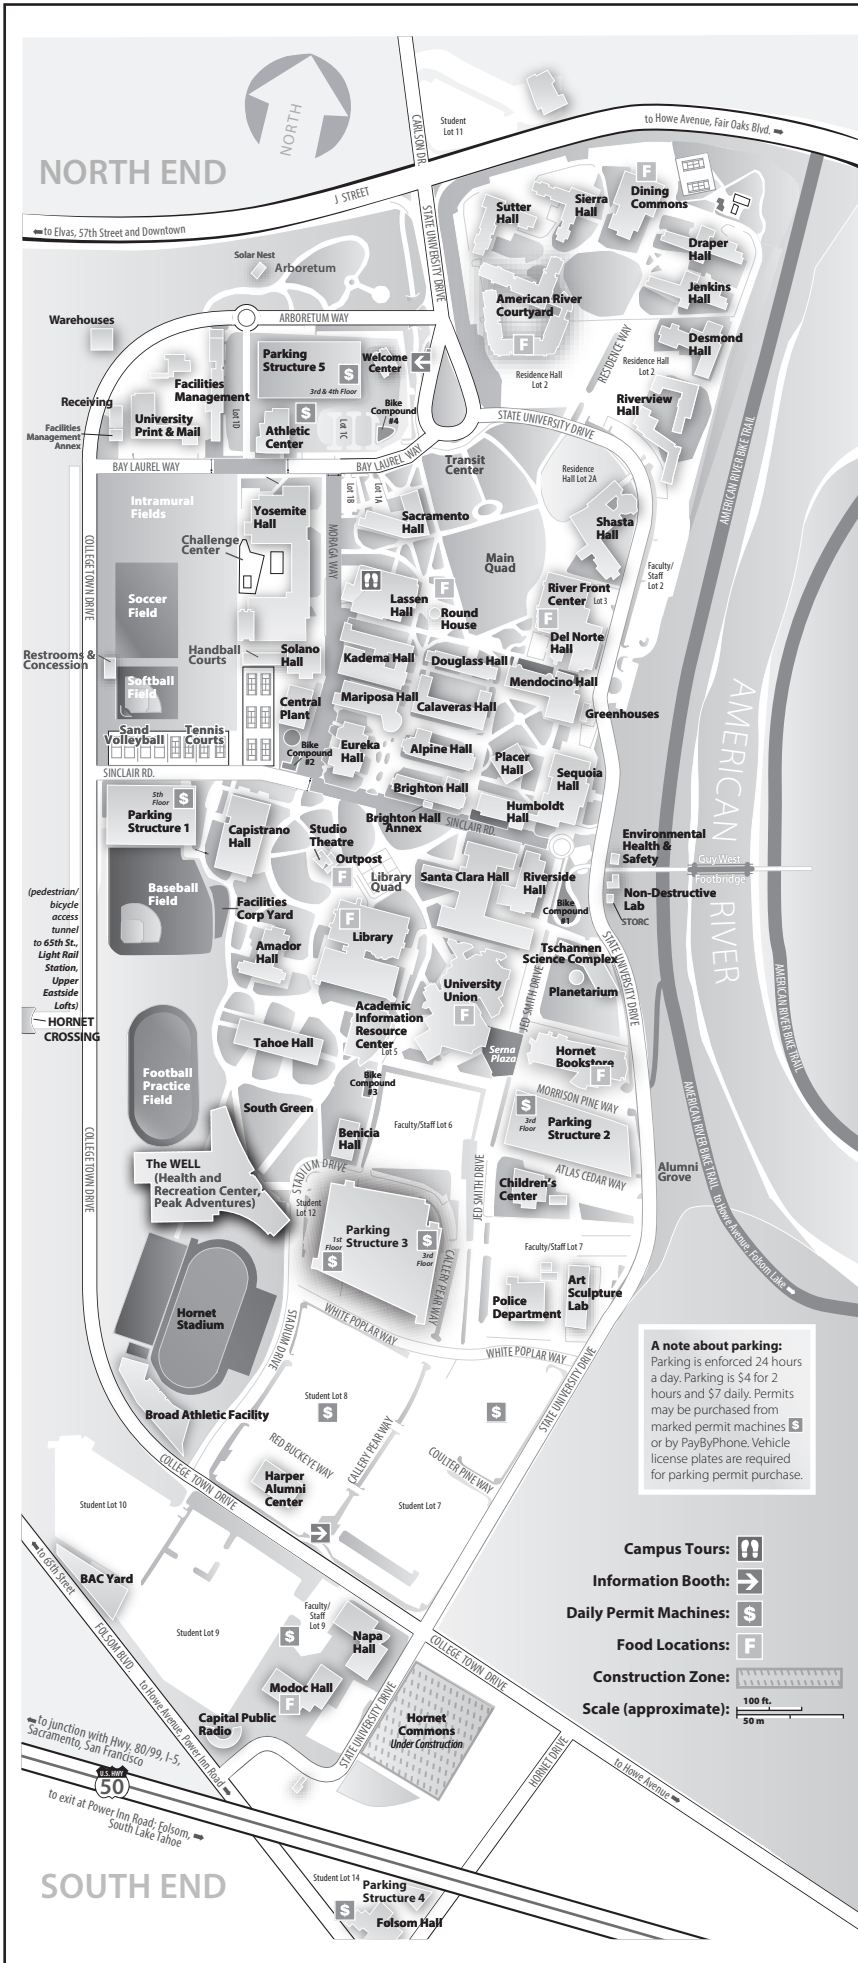

CALIFORNIA STATE UNIVERSITY SACRAMENTO

6000 J Street
Sacramento, CA 95819
www.csus.edu

SAC STATE

Campus tours may be scheduled online by visiting
<https://www.csus.edu/experience/visit/campus-tours>

If you are visiting on a weekend, the University Union is generally open Saturday 8 a.m. – 8 p.m. and Sunday 10 a.m. – 10 p.m. to assist visitors to the Union and campus.

Parking is enforced 24 hours a day. Parking is $4 for 2 hrs and $7 daily. Permits may be purchased from marked permit machines **$** or PayByPhone. Vehicle license plates are required for parking permit purchase.

KEEP CALM

AND

pay your parking by phone

www.paybyphone.com
1(866) 234-7275

**STAY
CONNECTED**

fb.com/
SacState

twitter.com/
SacState

youtube.com/
SacStateVideo

instagram/
SacState

SACRAMENTO STATE
Redefine the Possible