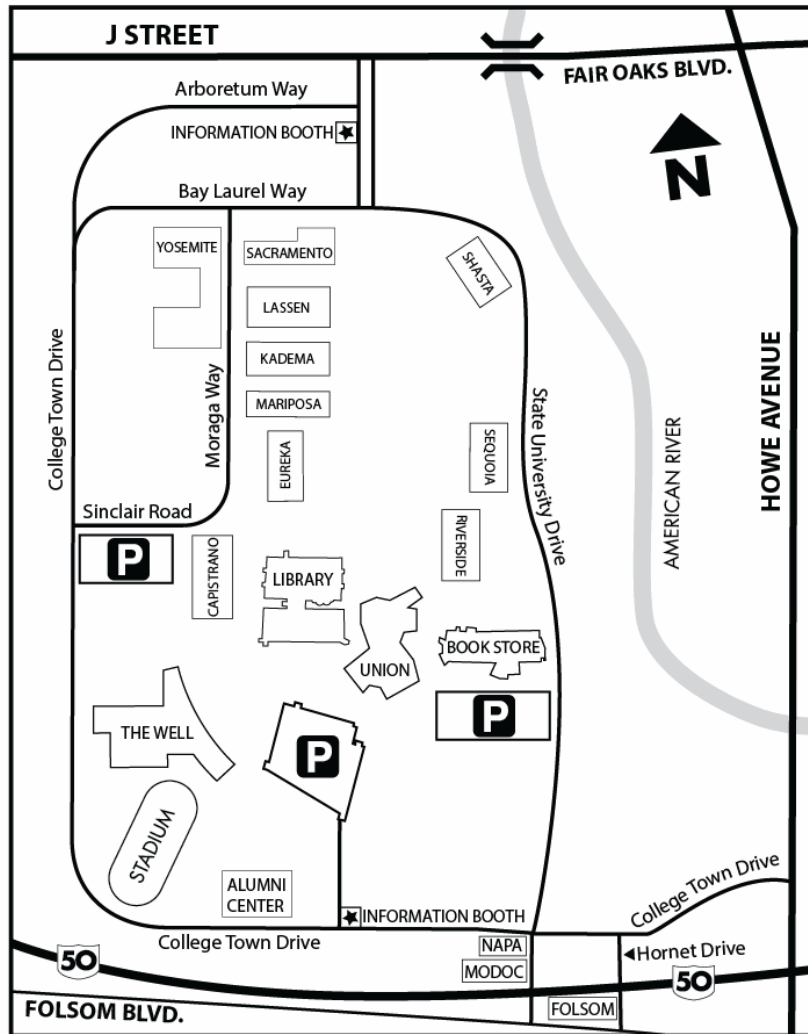

SACRAMENTO STATE

MULTICULTURAL EDUCATION CONF.

EVENT PARKING PERMIT

VALID SATURDAY, MARCH 30, 2019 6:00 AM - 5:00 PM

MAP NOT TO SCALE

VALID IN STUDENT/FACULTY/STAFF PARKING

Event UID 7061