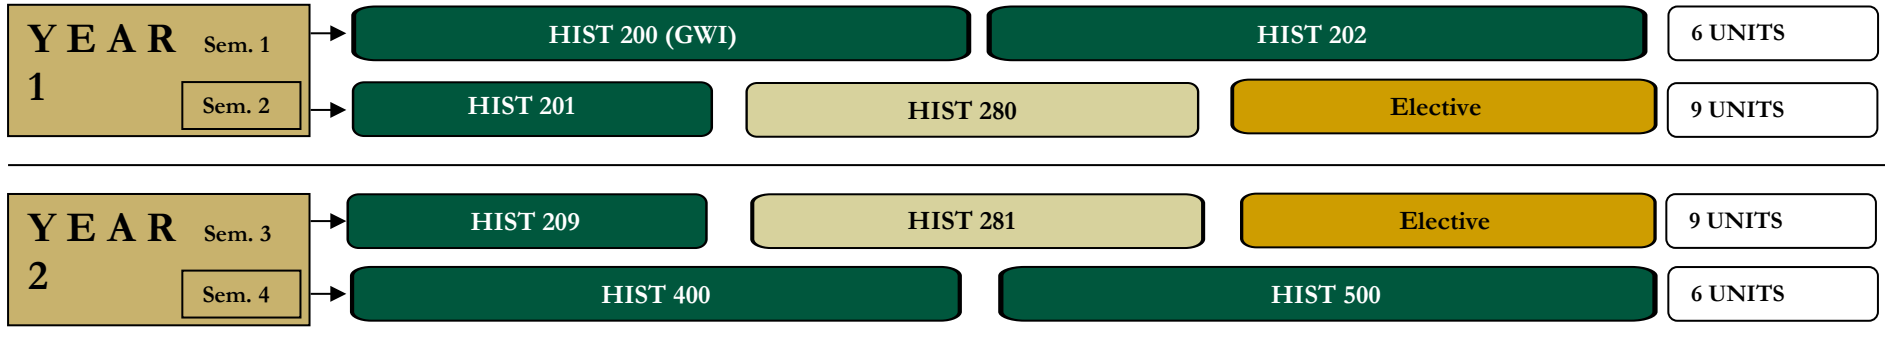

HISTORY M.A. (Comprehensive)

TWO ♦ YEAR PLAN

Minimum total units required for MA Degree: 30 ▪ (3.0 GPA)

KEY:

-  Specific required courses
-  Graduate seminars on various topics.
-  Electives that can be either upper division undergraduate courses or additional HIST 280/281s on different topics

GWI Graduate Writing Intensive course

NOTES:

Students must earn a B or a better grade in all courses.

Students must earn an A in HIST 209, if they want to write a thesis instead of taking an exam for their HIST 500.

Students must file their Advancement to Candidacy in the semester prior to enrolling in HIST 500.

TOTAL = 30 UNITS