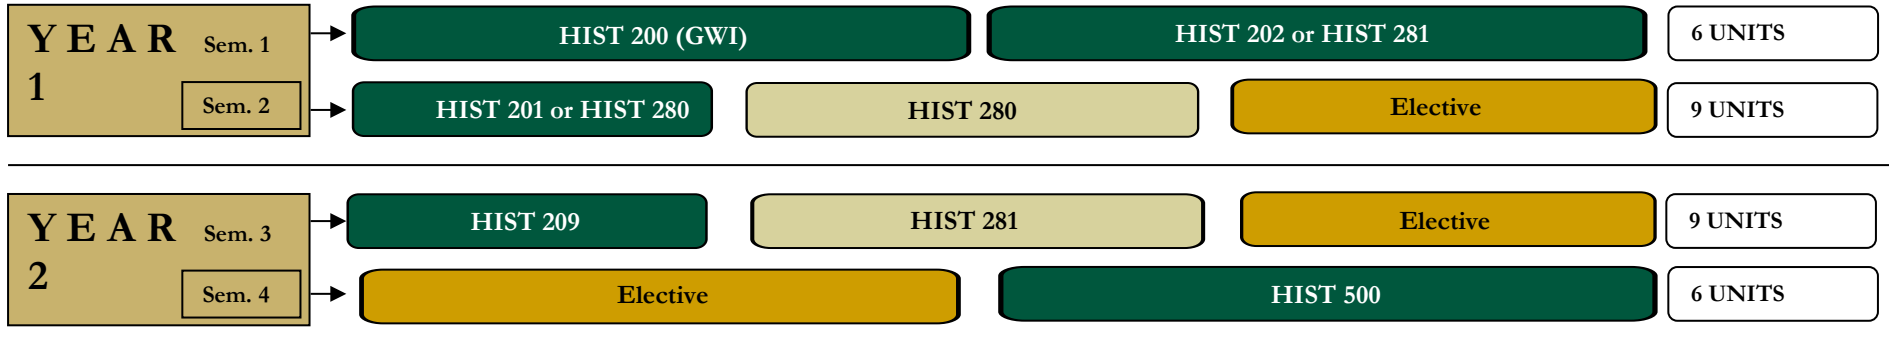

# TWO ♦ YEAR PLAN

Minimum total units required for MA Degree: 30 ▪ (3.0 GPA)

**KEY:**

-  Specific required courses
-  Graduate seminars on various topics.
-  Electives that can be either upper division undergraduate courses or additional HIST 280/281s on different topics