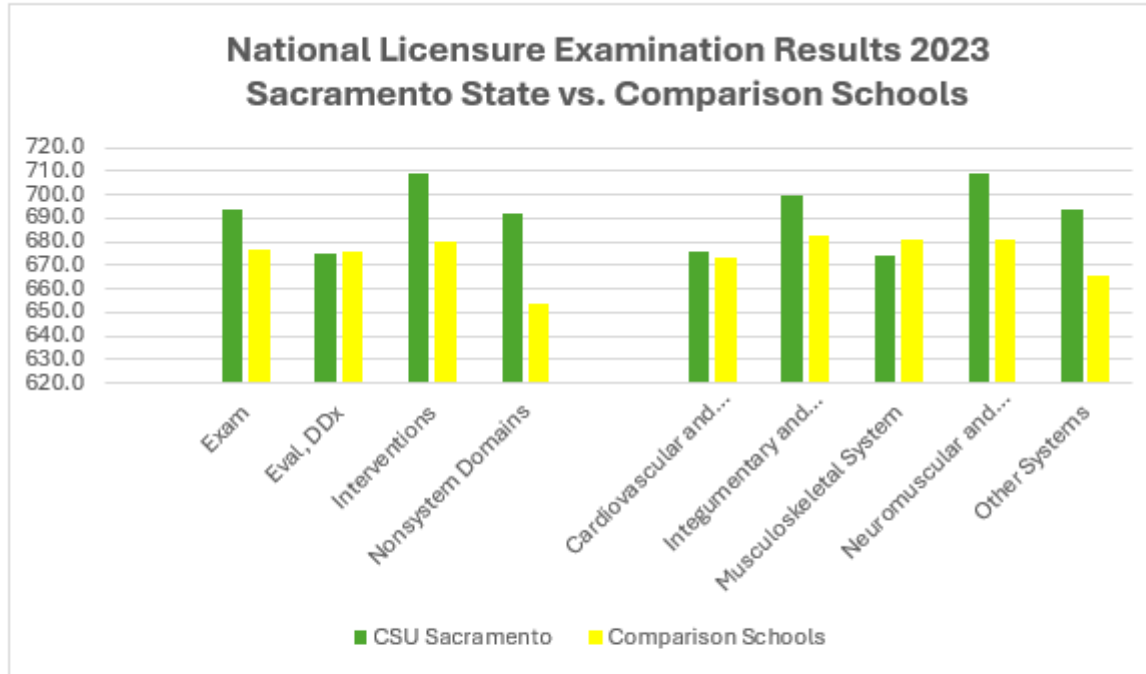

Comparison Schools

- California State University, Fresno
- California State University, Long Beach
- California State University, Northridge
- San Francisco State University
- University of Southern California
- University of Delaware
- University of Iowa
- Washington University, St. Louis
- University of Pittsburgh
- San Diego University

First Time Pass Rate

Sacramento State	100%
Comparison Schools	89.3%