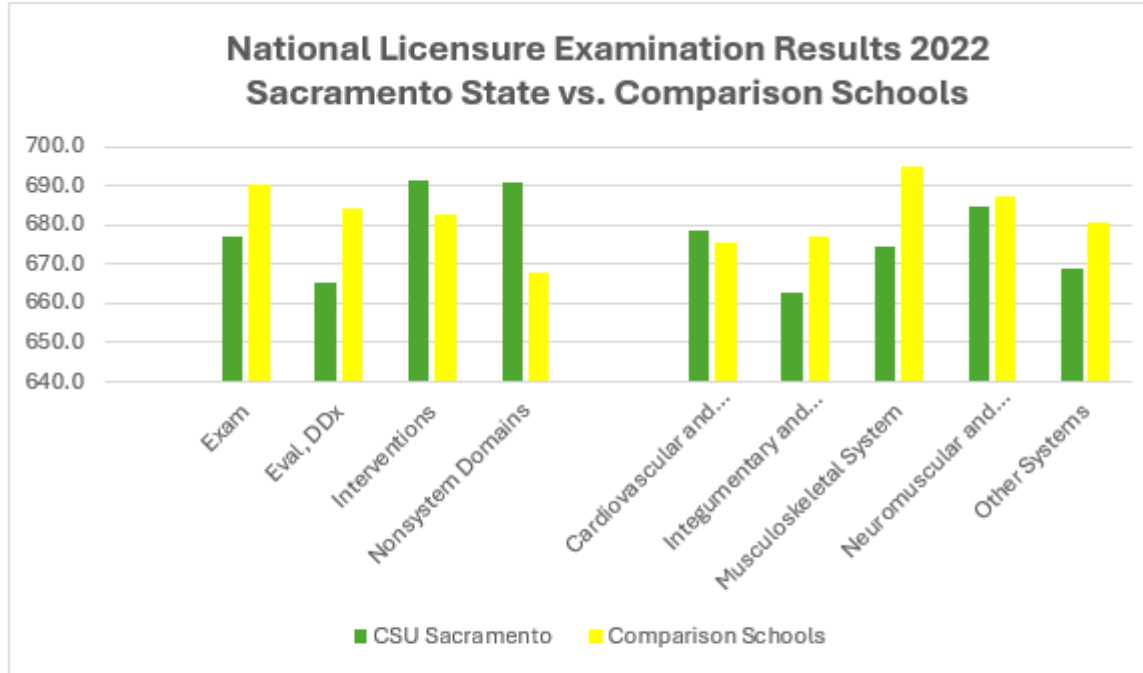

First Time Pass Rate

Sacramento State	96.9%
Comparison Schools	92.7%

Comparison Schools

California State University, Fresno
 California State University, Long Beach
 California State University, Northridge
 San Francisco State University
 University of Southern California
 University of Delaware
 University of Iowa
 Washington University, St. Louis
 University of Pittsburgh
 San Diego University

First Time Pass Rate

Sacramento State	93.8%
Comparison Schools	91.8%

Comparison Schools

- California State University, Fresno
- California State University, Long Beach
- California State University, Northridge
- San Francisco State University
- University of Southern California
- University of Delaware
- University of Iowa
- Washington University, St. Louis
- University of Pittsburgh
- San Diego University