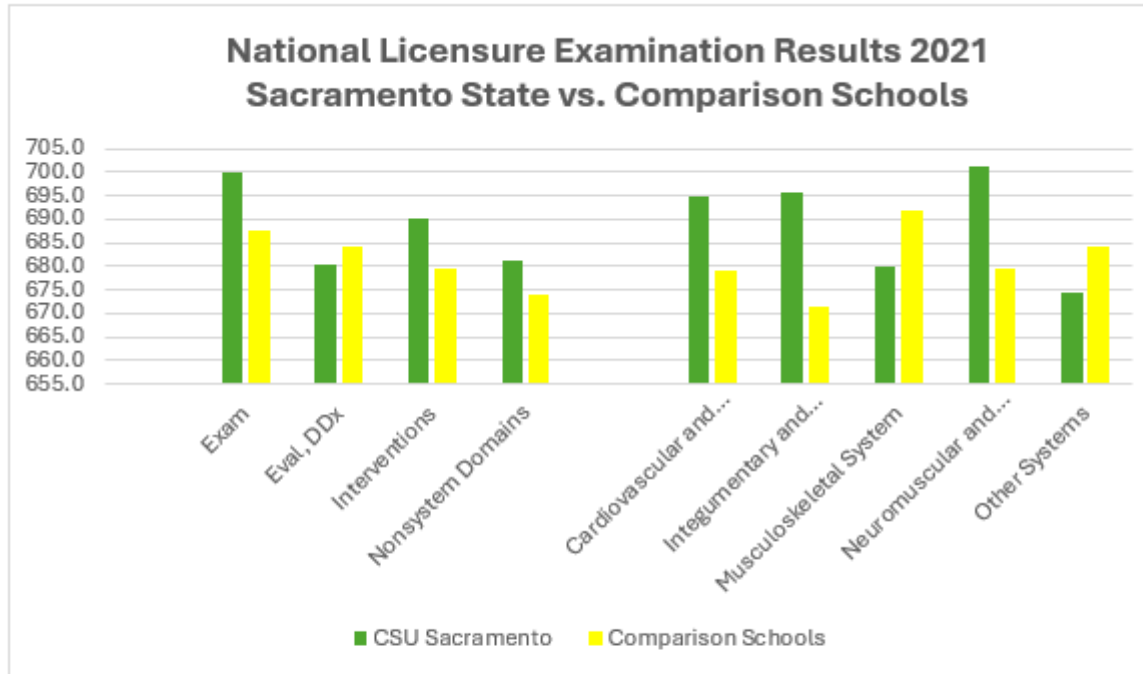

Comparison Schools

- California State University, Fresno
- California State University, Long Beach
- California State University, Northridge
- San Francisco State University
- University of Southern California
- University of Delaware
- University of Iowa
- Washington University, St. Louis
- University of Pittsburgh
- San Diego University

First Time Pass Rate

Sacramento State	96.9%
Comparison Schools	92.7%

Comparison Schools

California State University, Fresno
 California State University, Long Beach
 California State University, Northridge
 San Francisco State University
 University of Southern California
 University of Delaware
 University of Iowa
 Washington University, St. Louis
 University of Pittsburgh
 San Diego University