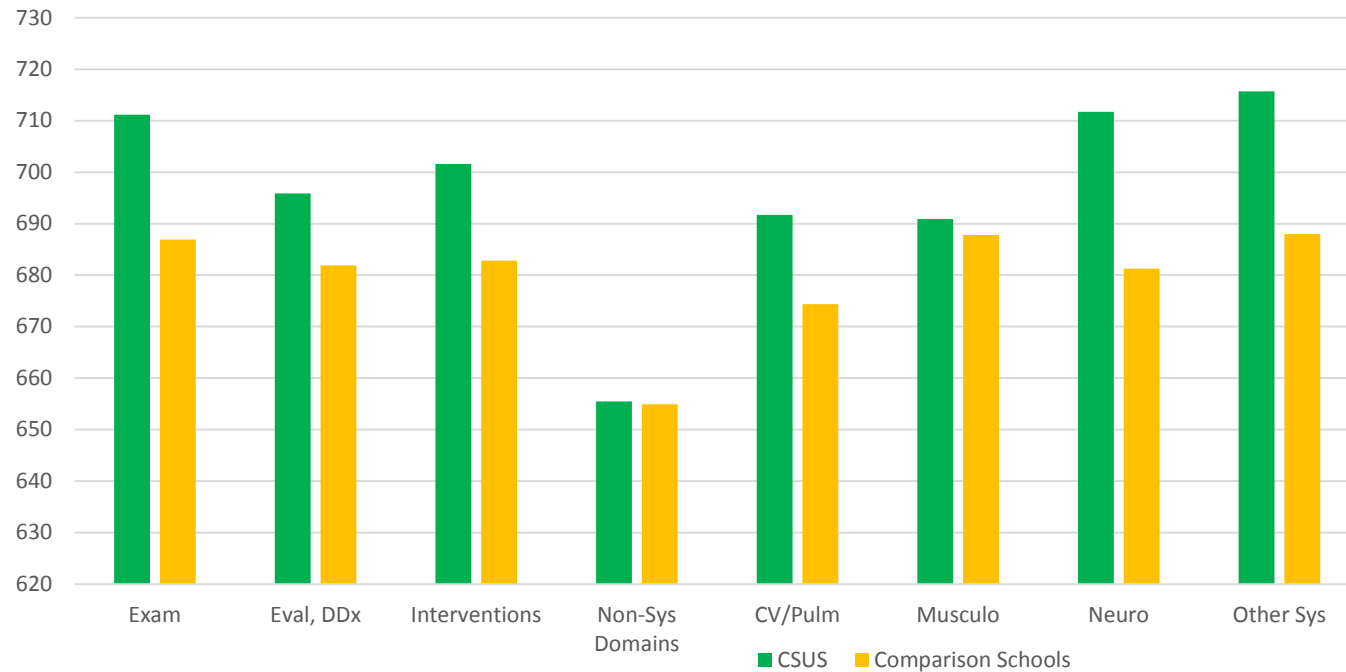

National Licensure Examination Results 2018

Sacramento State vs. Comparison Schools

First Time Pass Rate

Sacramento State	93.6 %
Comparison Schools	94.7%

Comparison Schools

California State University, Fresno
California State University, Long Beach
California State University, Northridge
California State University, San Francisco
California State University, San Diego
University of Southern California
Washington University of St. Louis
Duke University
University of Delaware
New York University