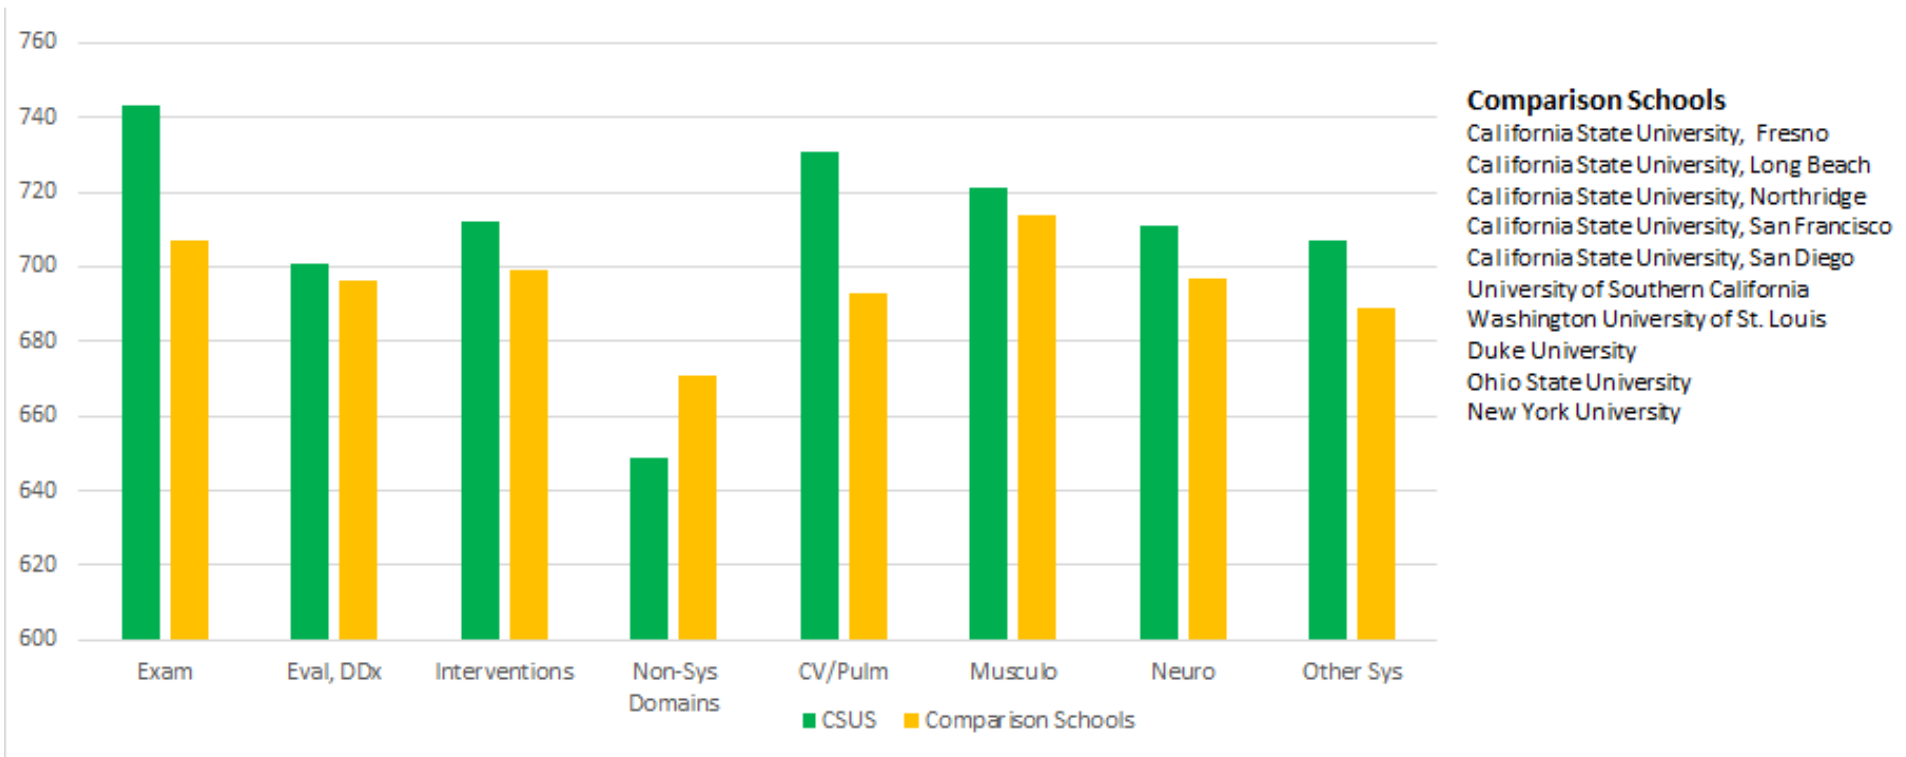

National Licensure Examination Results 2017

Sacramento State vs. Comparison Schools

First Time Pass Rate

Sacramento State	100 %
Comparison Schools	94.5%