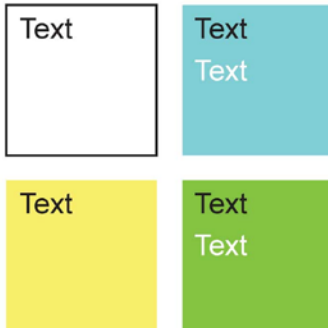

Poster Design Principles

We recommend light colored backgrounds.