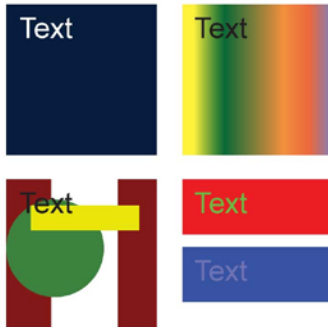

36"

Don't use dark colors, multi-color gradients, busy backgrounds, or clashing colors.