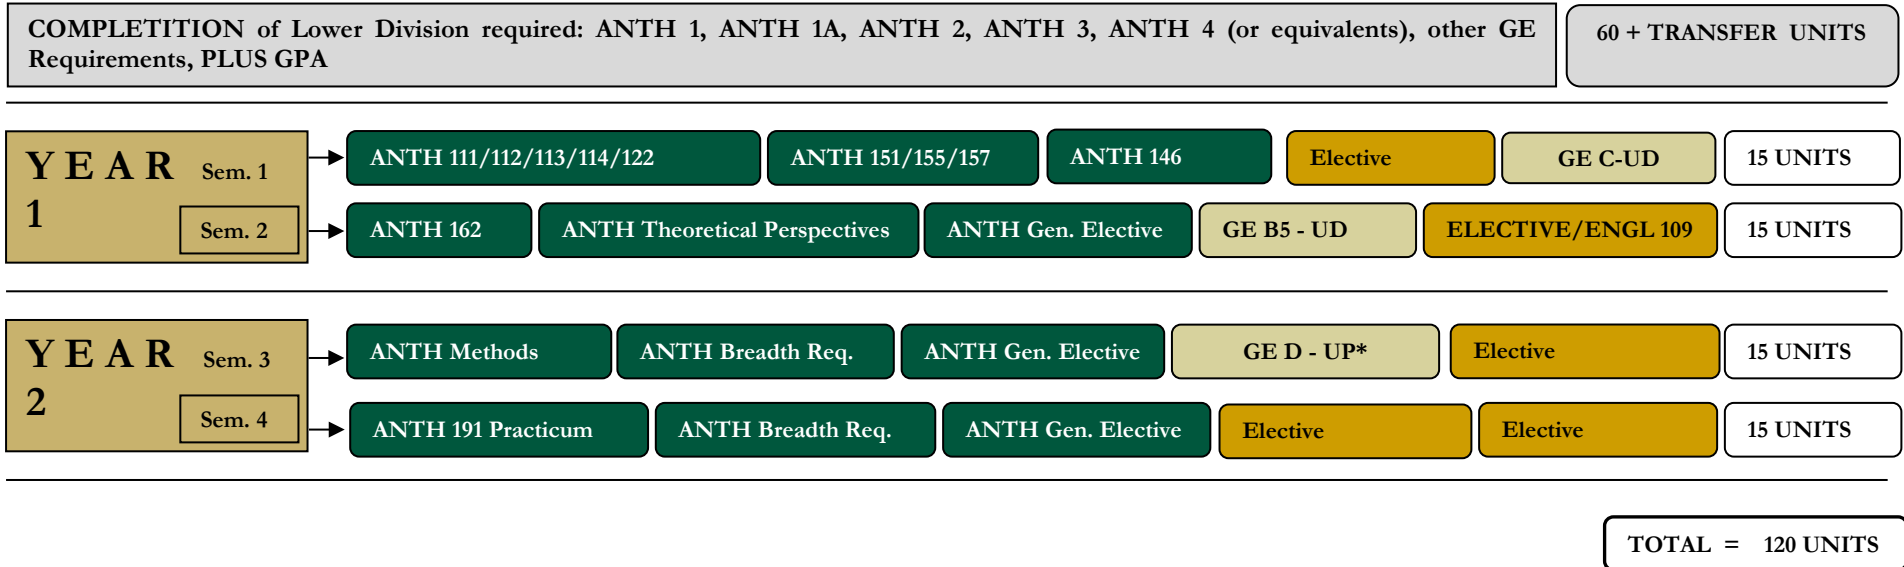

ANTHROPOLOGY – Culture, Language, & Society

TRANSFER ♦ PLAN

Minimum total units required for B.A. Degree: 120 ▪ (Units required for Major: 52)

▪ Additional courses may be needed to meet requirements in English and/or Math prior to completing GE requirements: A2 & B4

This form is designed to be used in partnership with GE and Major advisors - modifications may be necessary to meet the unique needs of each student. Seek assistance each semester to stay on track and graduate!

*Reference ANTHROPOLOGY MAJOR REQUIREMENTS SHEET FOR **CULTURE, LANGUAGE, & SOCIETY CONCENTRATION** complete list of courses

KEY:

- Major requirements
- GE/graduation requirements
- Electives

UD Upper Division

AI American Institutions GE Requirement

NOTES:

GE/Major Overlaps: majors can overlap up to 9 units between major and GE by taking Anthropology courses that fulfill both requirements. Examples: ANTH 143 (D1B), ANTH 147 (D1B), ANTH 166 (C4), ANTH 170* (C4)