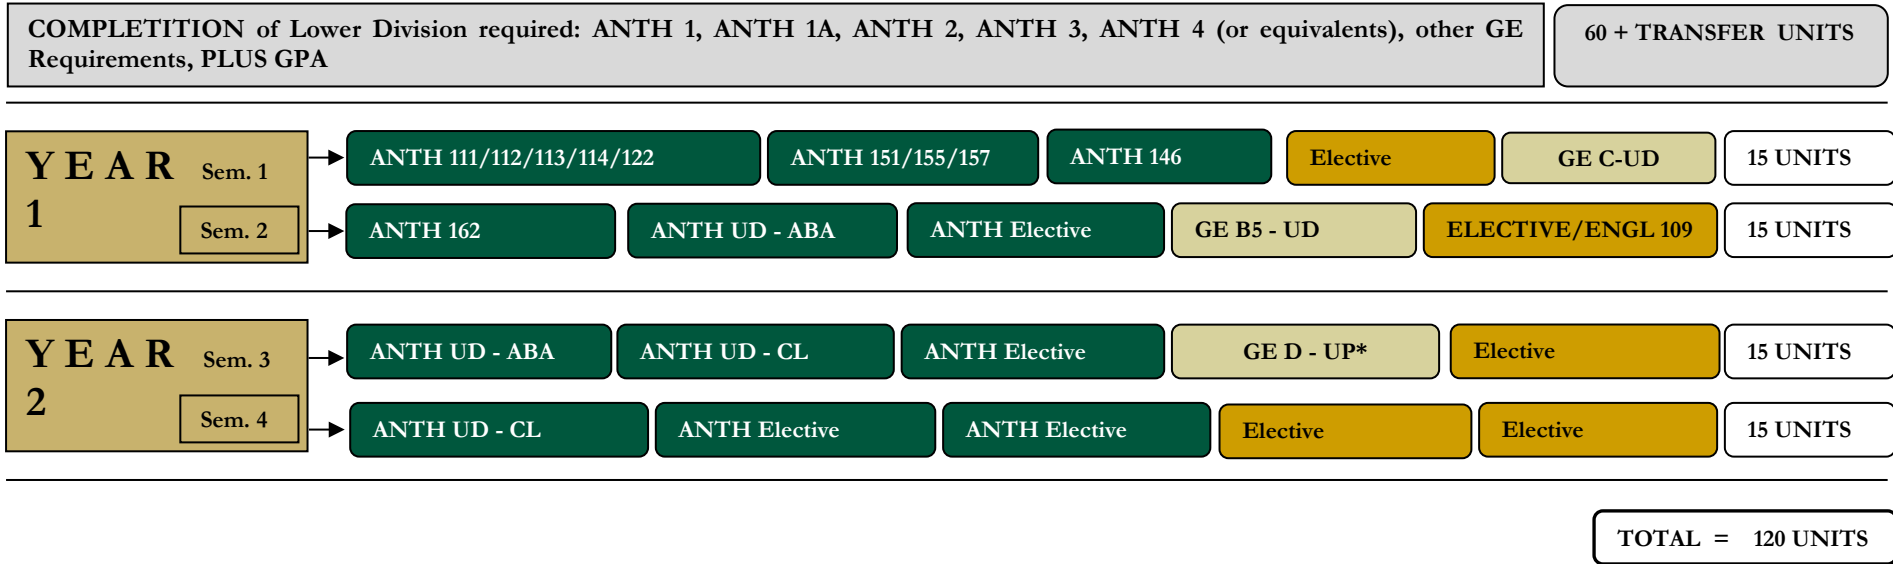

ANTHROPOLOGY – General

TRANSFER ♦ PLAN

Minimum total units required for B.A. Degree: 120 ▪ (Units required for Major: 52)

▪ Additional courses may be needed to meet requirements in English and/or Math prior to completing GE requirements: A2 & B4

This form is designed to be used in partnership with GE and Major advisors - modifications may be necessary to meet the unique needs of each student. Seek assistance each semester to stay on track and graduate!

*Reference ANTHROPOLOGY MAJOR REQUIREMENTS SHEET FOR **GENERAL CONCENTRATION** complete list of courses

KEY:

- Major requirements
- GE/graduation requirements
- Electives

UD Upper Division
+ Race & Ethnicity
***** Writing Intensive (Complete WPJ or substitute ENGL 109W/M for elective in Semester 5 before enrolling)
FL If requirement was not met in high school or through testing, substitute two semesters of Foreign Language for electives
AI American Institutions GE Requirement

NOTES:
GE/Major Overlaps: majors can overlap up to 9 units between major and GE by taking Anthropology courses that fulfill both requirements.
 Examples: ANTH 143 (D1B), ANTH 147 (D1B), ANTH 166 (C4), ANTH 170* (C4)
 ANTH majors must take a statistics course