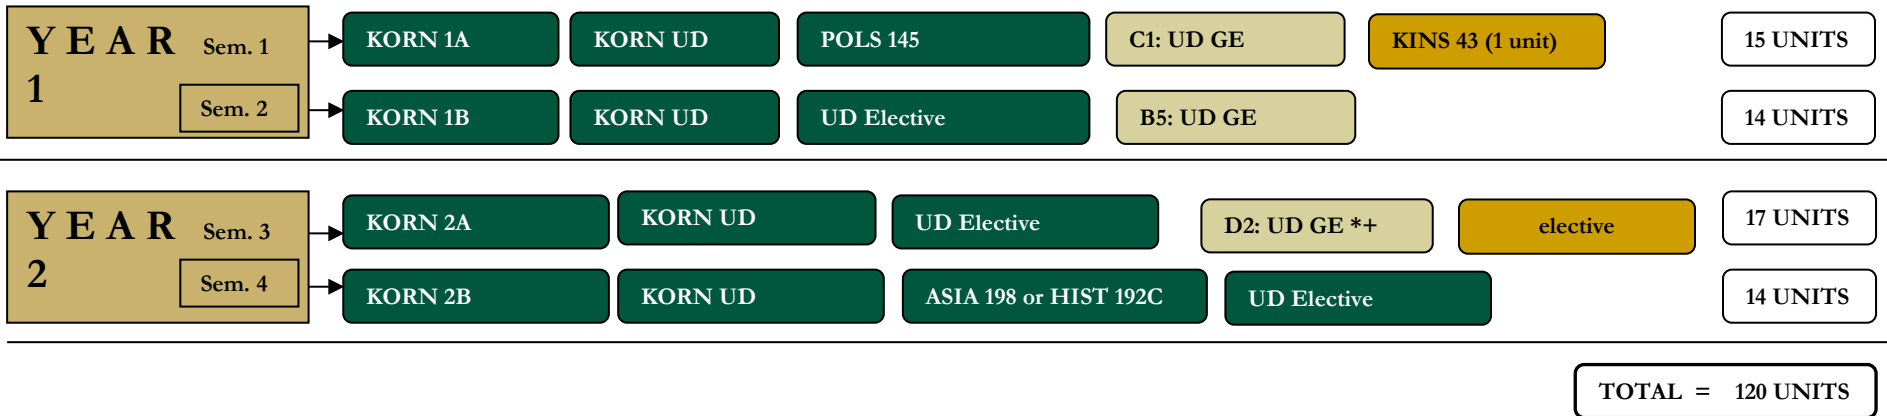

ASIAN STUDIES - KOREAN CONCENTRATION TRANSFER ♦ PLAN

Minimum total units required for B.A. Degree: 120 ▪ (36 required toward major; this includes the 12 units of study in student's chosen concentration + equivalent of last two semesters of an Asian language appropriate to concentration or language proficiency examination)
This form is designed to be used in partnership with GE and Major advisors - modifications may be necessary to meet the unique needs of each student. Seek assistance each semester to stay on track and graduate!

COMPLETION of ART 3a or 3b, HRS 70 or 71, and HIST 6 (or equivalents), PLUS GPA requirement needed

60 + TRANSFER UNITS