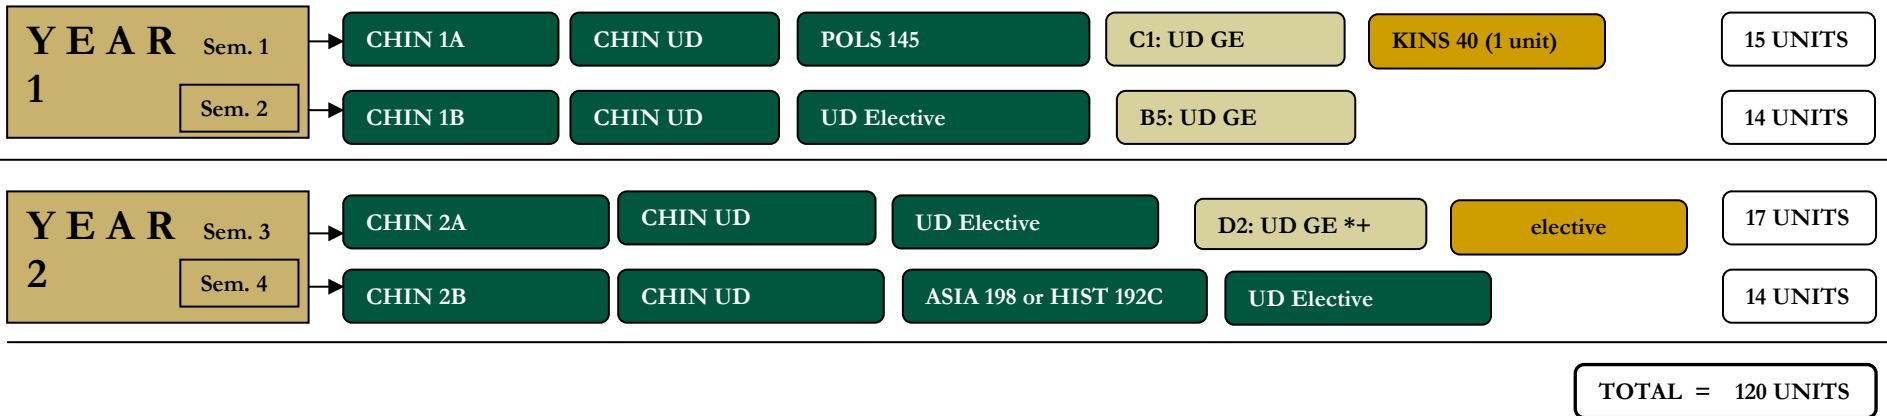

ASIAN STUDIES - CHINESE CONCENTRATION TRANSFER ♦ PLAN

Minimum total units required for B.A. Degree: 120 ▪ (36 required toward major; this includes the 12 units of study in student's chosen concentration + equivalent of last two semesters of an Asian language appropriate to concentration or language proficiency examination)
 This form is designed to be used in partnership with GE and Major advisors - modifications may be necessary to meet the unique needs of each student. Seek assistance each semester to stay on track and graduate!

COMPLETION of ART 3a or 3b, HRS 70 or 71, and HIST 6 (or equivalents), PLUS GPA requirement needed

60 + TRANSFER UNITS

KEY:

- Major requirements
- GE/graduation requirements
- Electives
- Minor requirements

ASIAN STUDIES - KOREAN CONCENTRATION TRANSFER ♦ PLAN

Minimum total units required for B.A. Degree: 120 ▪ (36 required toward major; this includes the 12 units of study in student's chosen concentration + equivalent of last two semesters of an Asian language appropriate to concentration or language proficiency examination)
 This form is designed to be used in partnership with GE and Major advisors - modifications may be necessary to meet the unique needs of each student. Seek assistance each semester to stay on track and graduate!