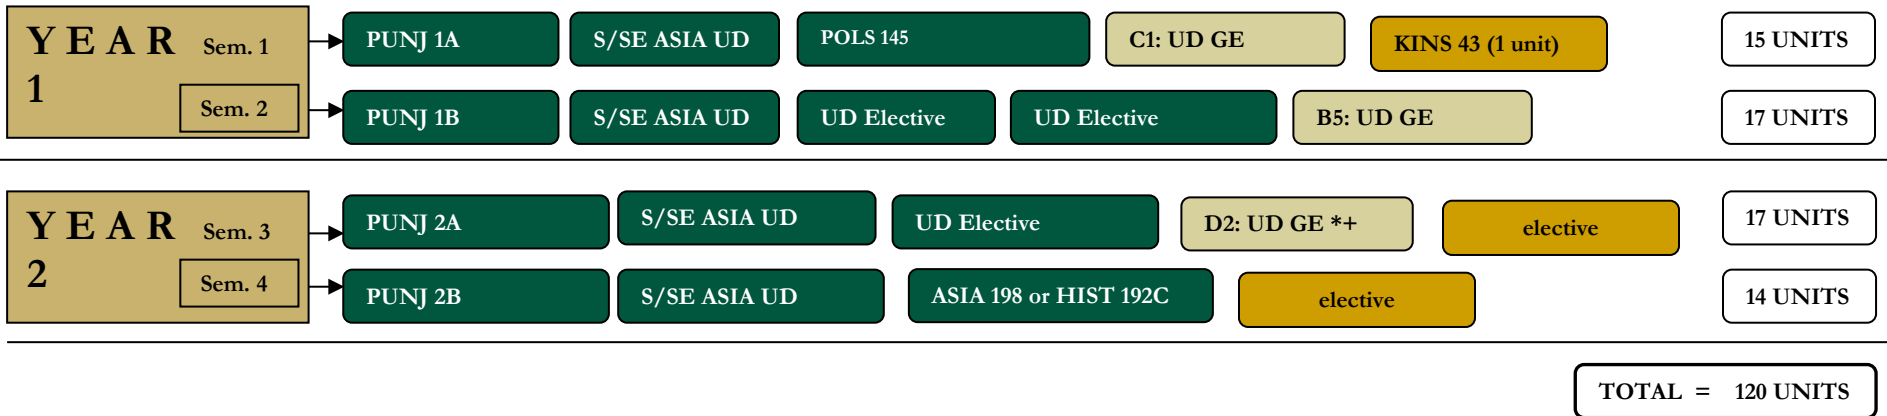

ASIAN STUDIES- SOUTH AND SOUTHEAST ASIAN CONCENTRATION TRANSFER ♦ PLAN

Minimum total units required for B.A. Degree: 120 ▪ (36 required toward major; this includes the 12 units of study in student's chosen concentration + equivalent of last two semesters of an Asian language appropriate to concentration or language proficiency examination)
This form is designed to be used in partnership with GE and Major advisors - modifications may be necessary to meet the unique needs of each student. Seek assistance each semester to stay on track and graduate!

COMPLETION of ART 3a or 3b, HRS 70 or 71, and HIST 6 (or equivalents), PLUS GPA requirement needed

60 + TRANSFER UNITS