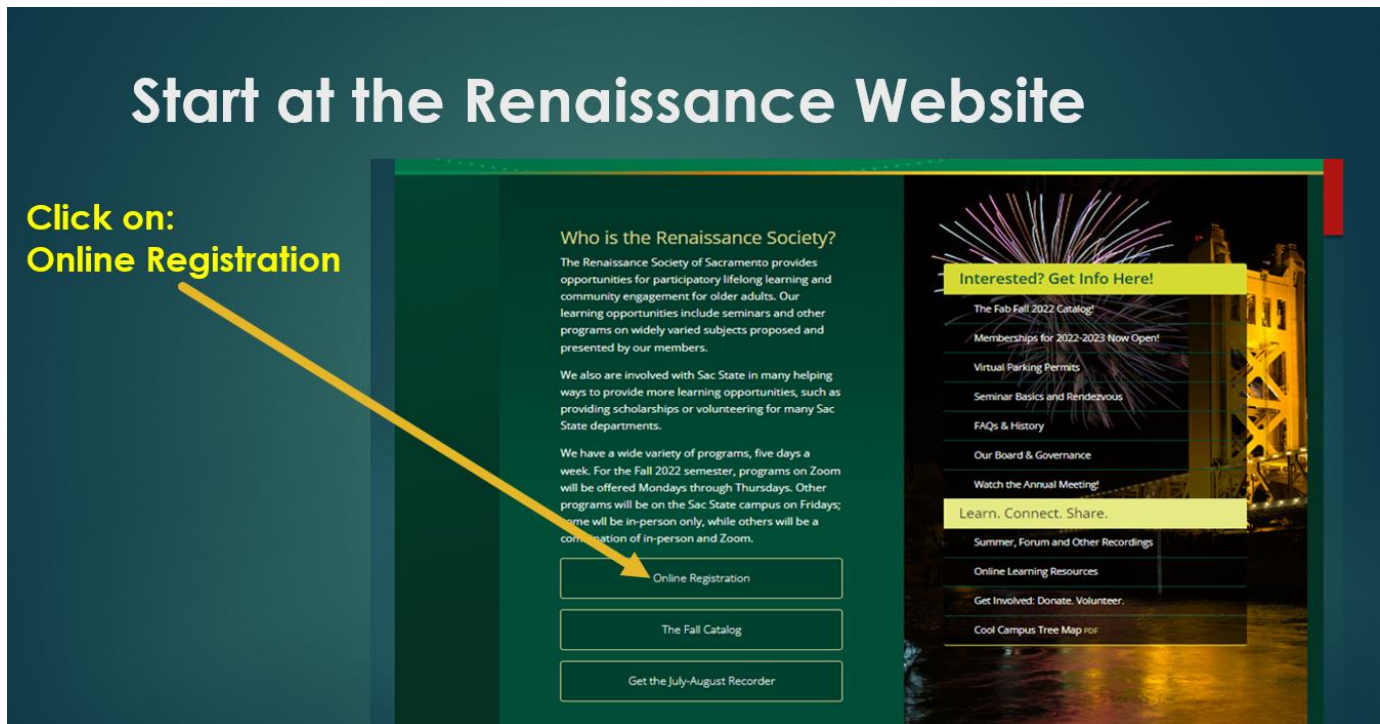

# How to Find Your Renaissance Society Member Number (member id)

Go to the Renaissance Society website – <https://www.csus.edu/college/social-sciences-interdisciplinary-studies/renaissance-society/>

## Click on Help Me Login

[Login](#)  
[Look up member id](#)  
[Renaissance Society Home](#)