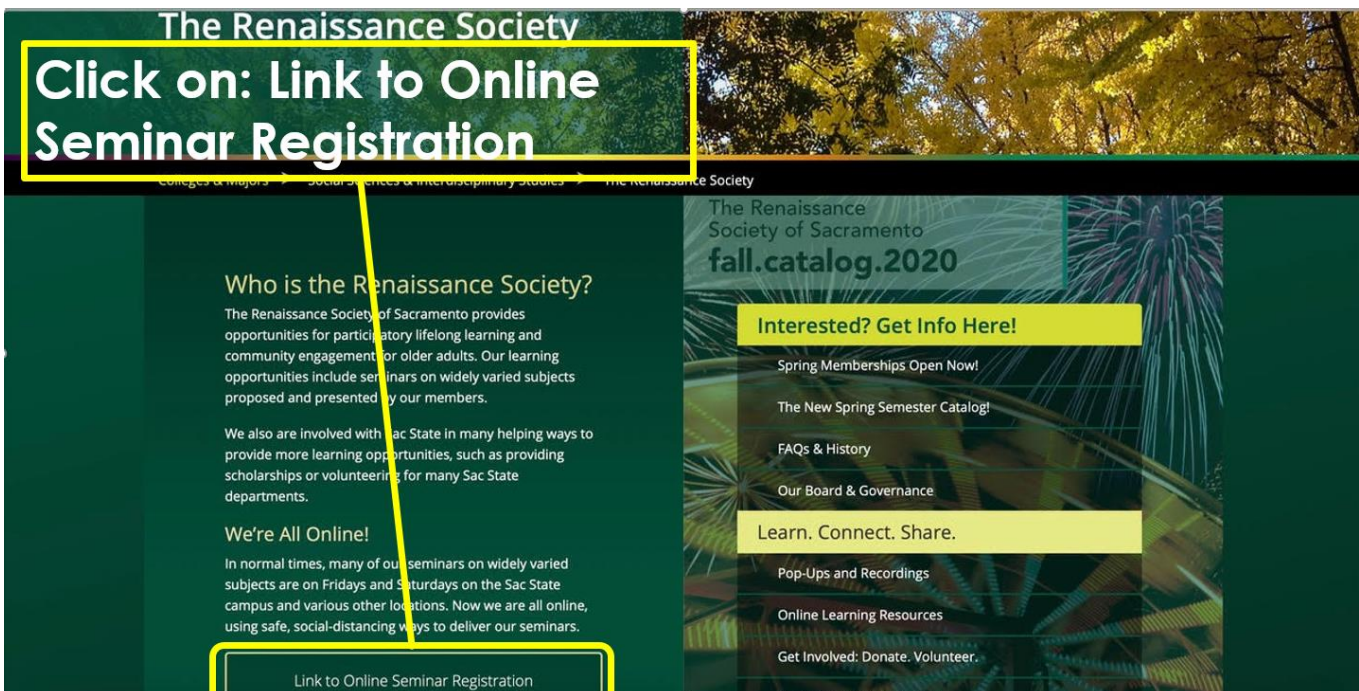

How to Find Your Renaissance Society Member Number (member id)

Go to the Renaissance Society website – <https://www.csus.edu/college/social-sciences-interdisciplinary-studies/renaissance-society/>

Click on Link to Online Registration

Click on [Look up member id](#)

[Login](#)
[Look up member id](#)
[Member Home](#)
[Renaissance Society Home](#)

Renaissance Society Member Area

SIGN ME IN

Renew Membership
Choose Seminars

[Sign In](#)

[Help Me Login](#)