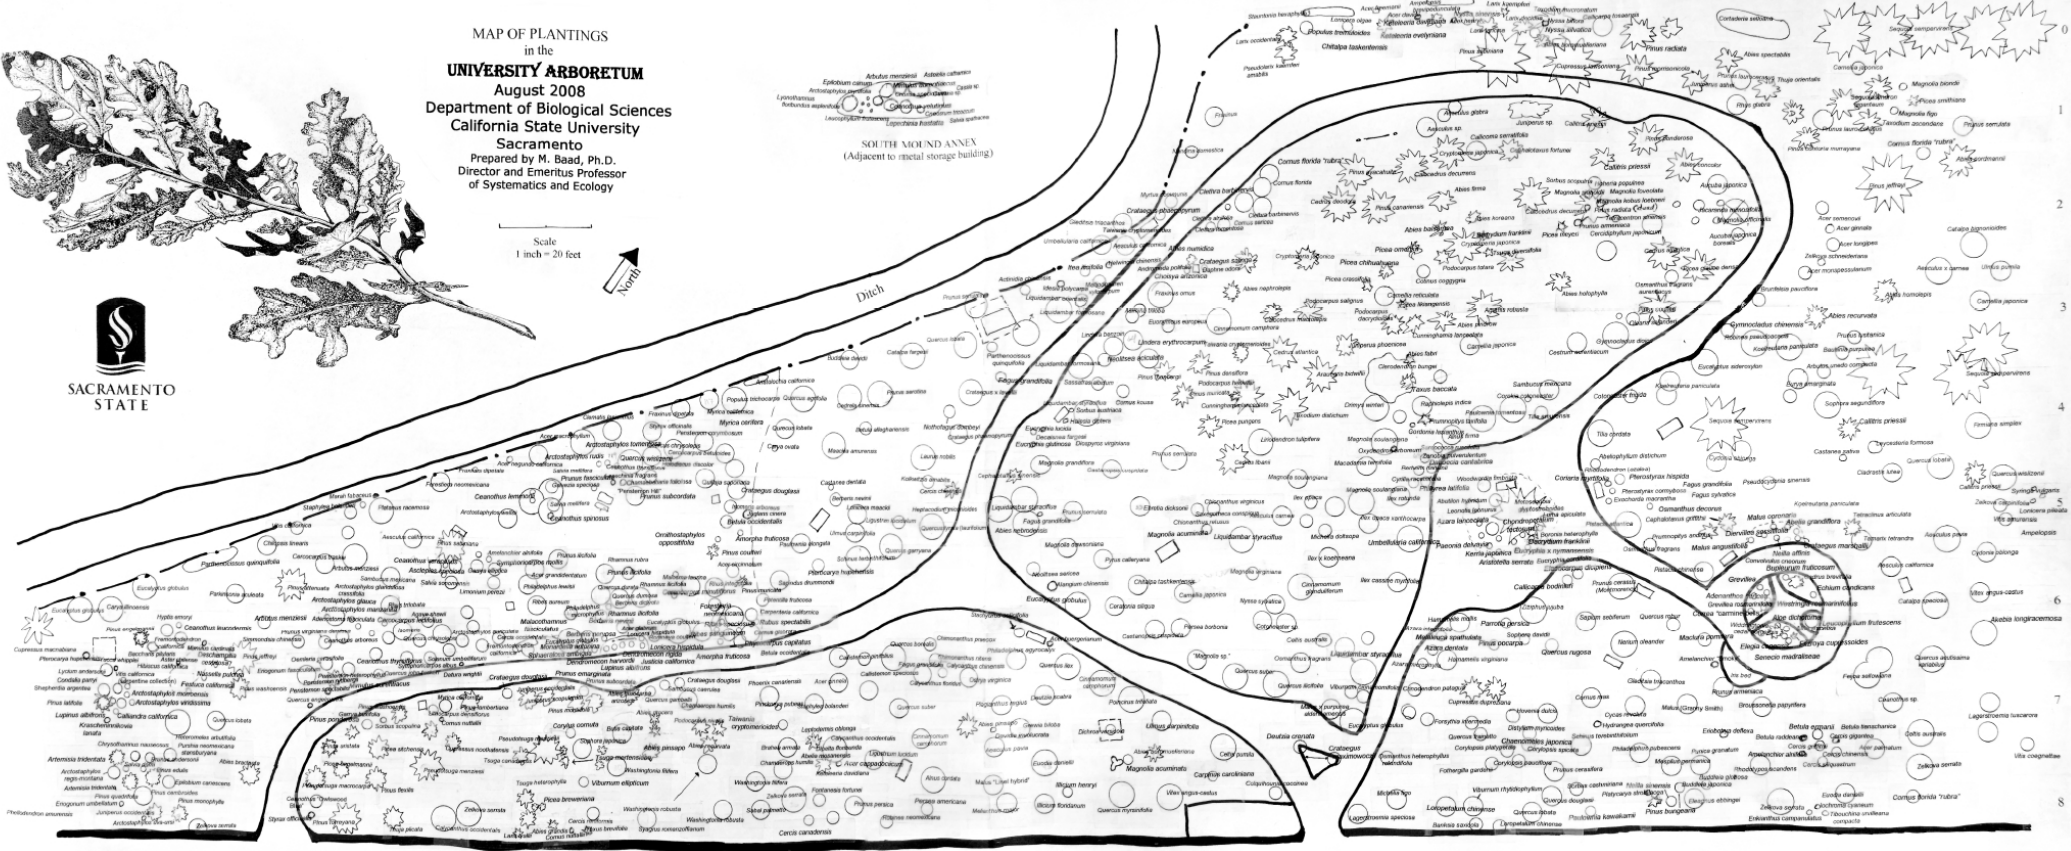

MAP OF PLANTINGS
in the
UNIVERSITY ARBORETUM
August 2008
Department of Biological Sciences
California State University
Sacramento

Scale
1 inch = 20 feet

A B C D E F G H I J K L M N O P Q R S T U
State University Drive