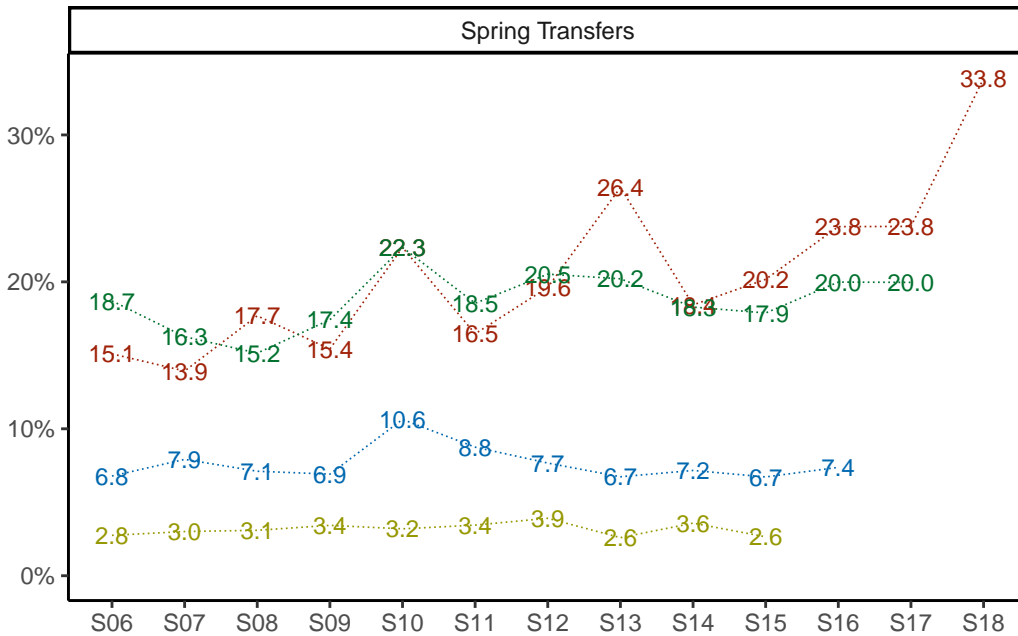

Percent of students registered for summer after a given number of years at Sacramento State

Summer 2018 enrollment is as of June 26, 2018

- After 1st Year
- After 2nd Year
- After 3rd Year
- After 4th Year
- After 5th Year

Cohort Entering Term