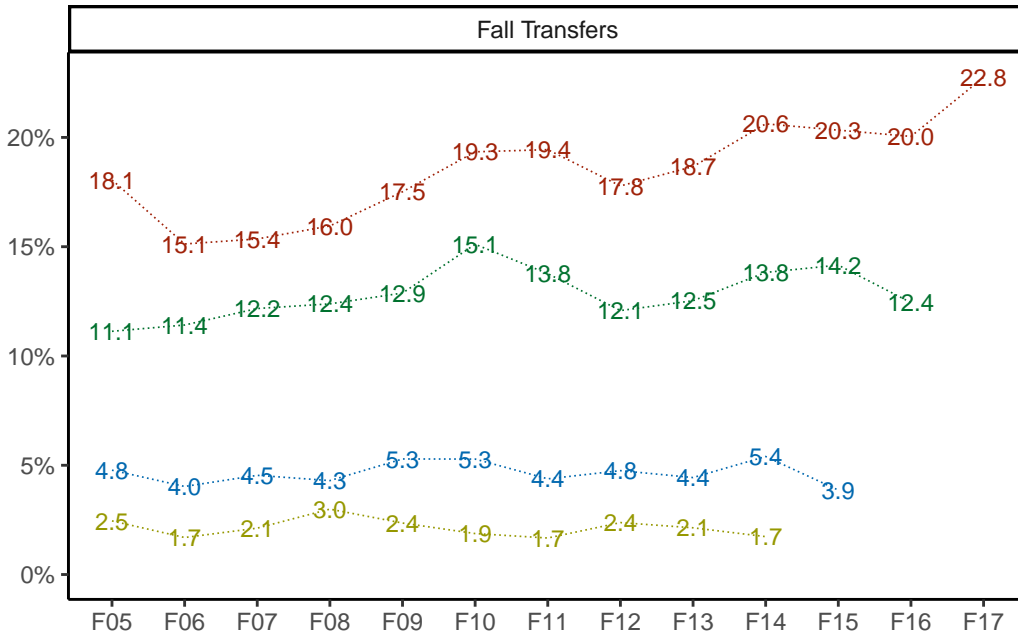

Percent of students registered for summer after a given number of years at Sacramento State

Summer 2018 enrollment is as of June 26, 2018

- After 1st Year
- After 2nd Year
- After 3rd Year
- After 4th Year
- After 5th Year

Cohort Entering Term