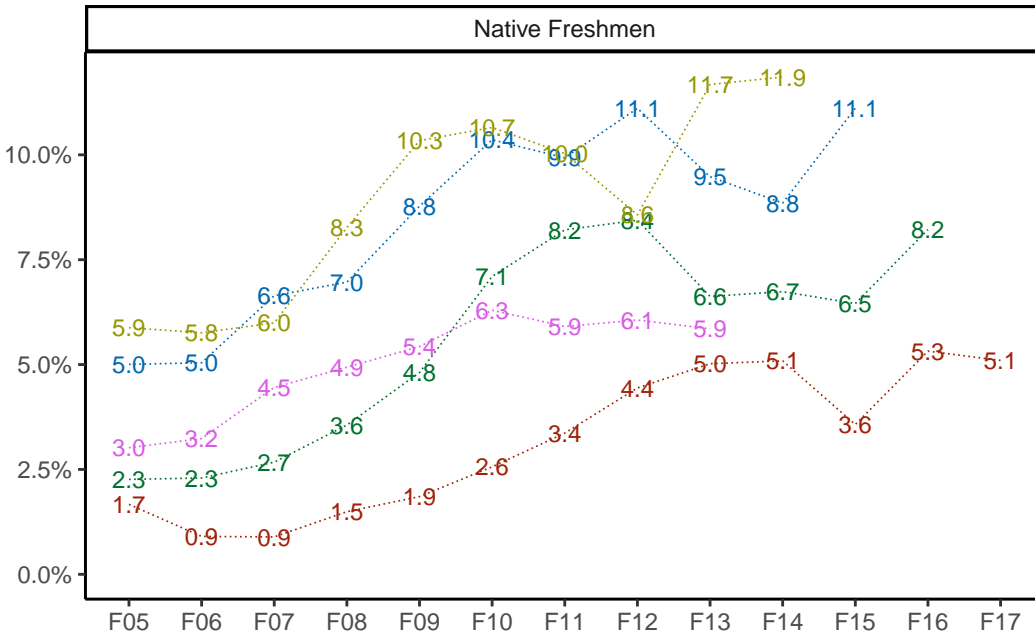

Percent of students registered for summer after a given number of years at Sacramento State

Summer 2018 enrollment is as of June 26, 2018

- After 1st Year
- After 2nd Year
- After 3rd Year
- After 4th Year
- After 5th Year

Cohort Entering Term