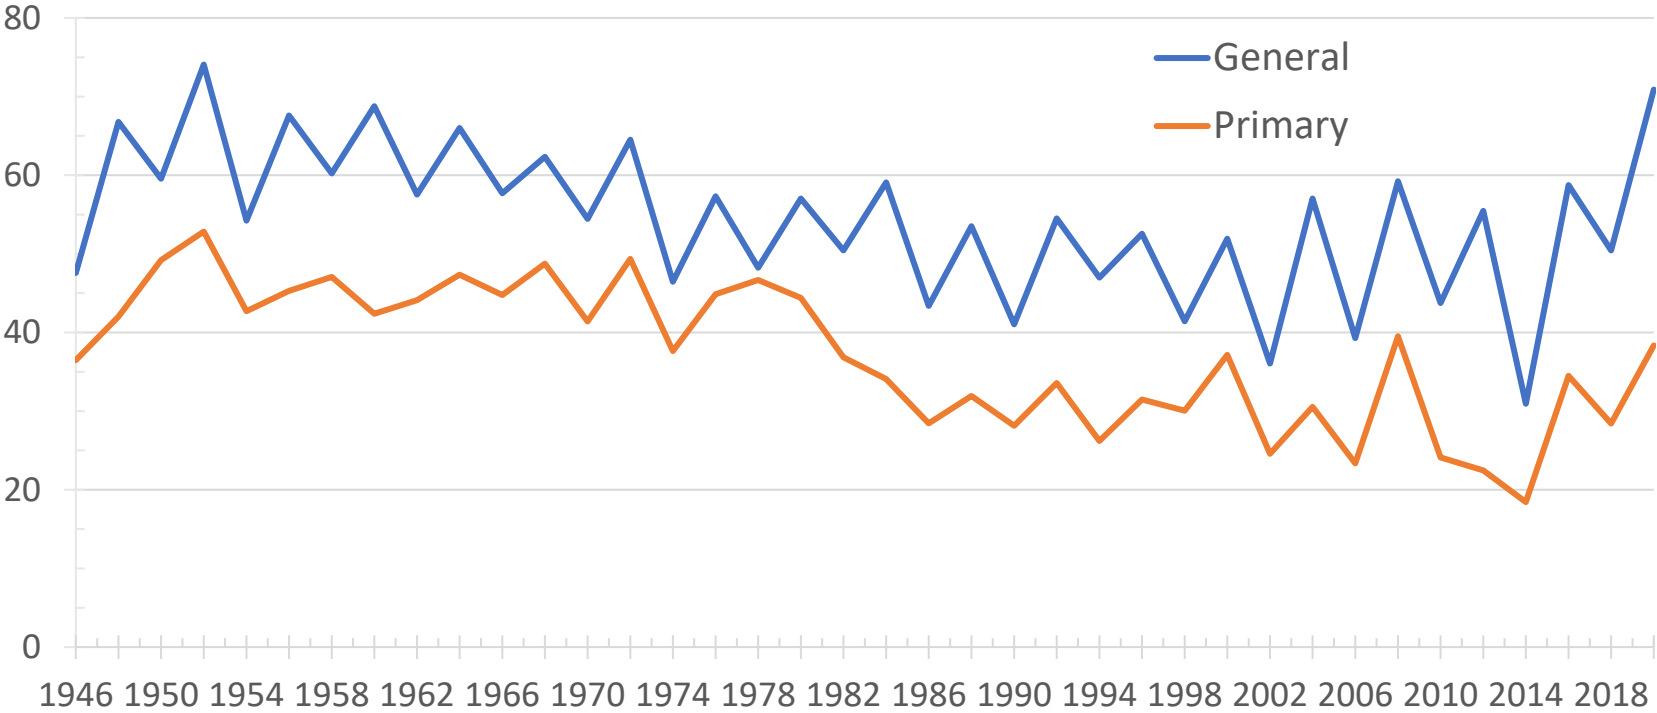

# California VEP Turnout, General vs. Primary Elections, 1946-2020

Source: California Secretary of State