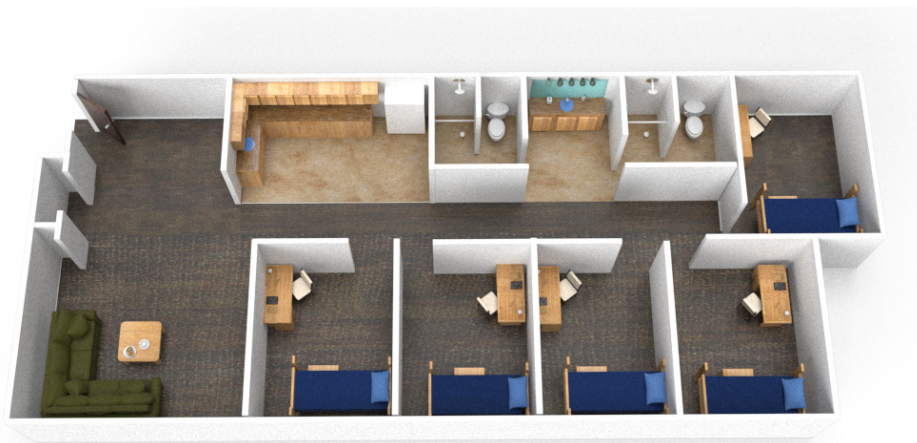

5 X 2 SUITE | 5 BEDROOM/2 BATHROOM | SINGLE OCCUPANCY