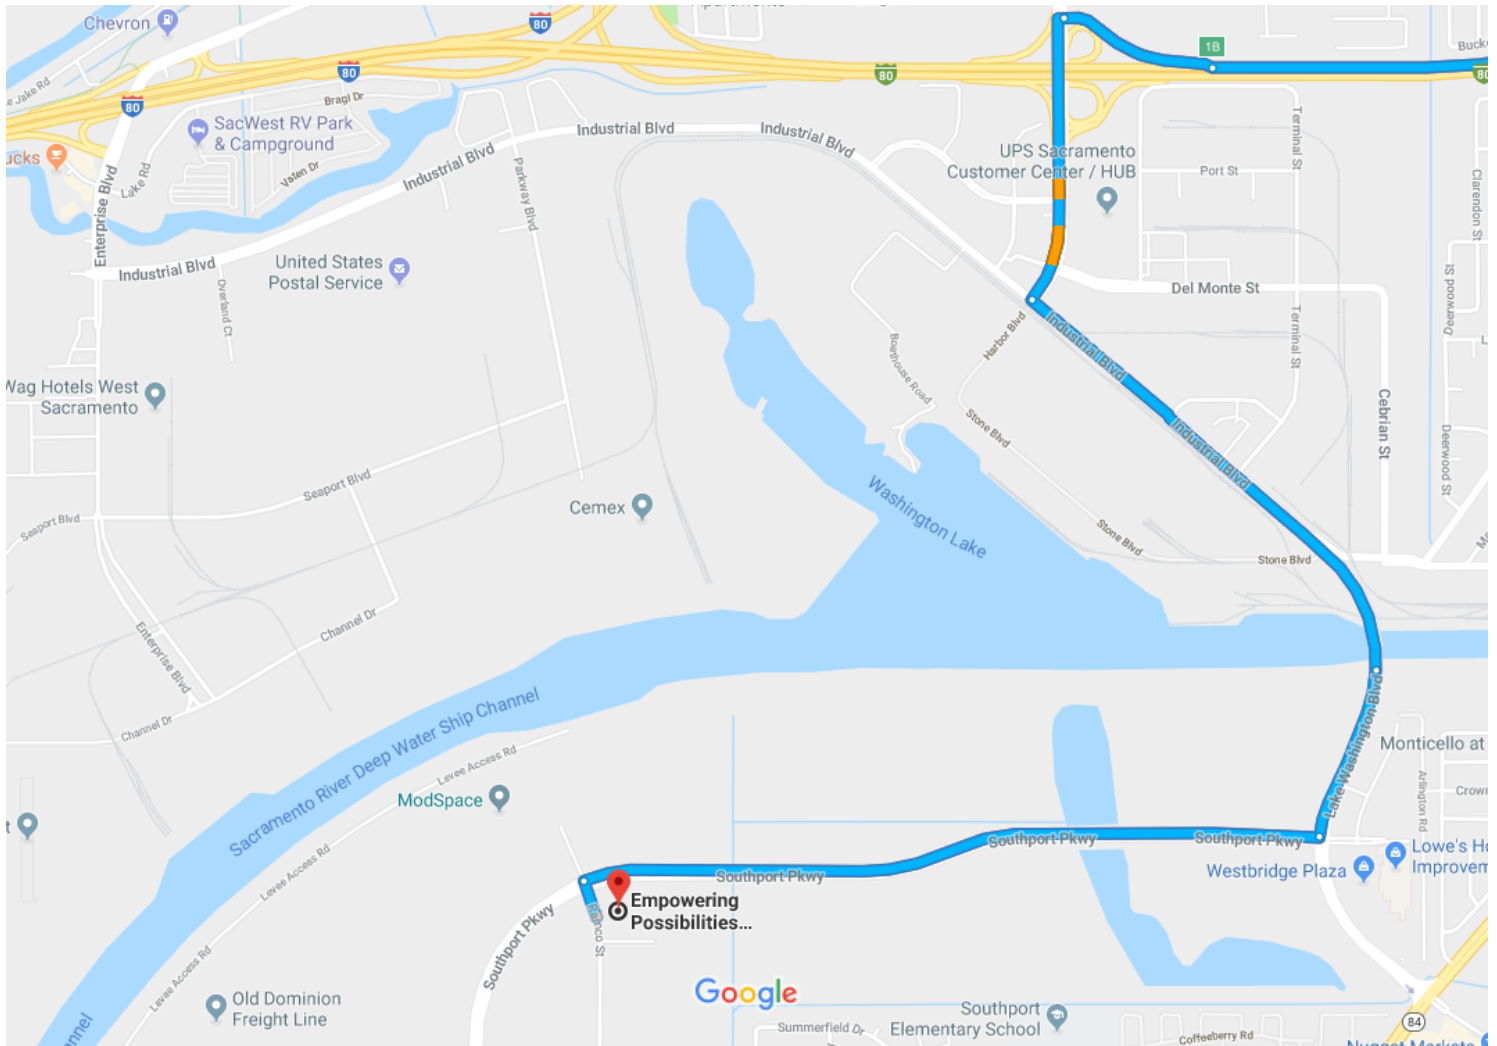

Sequoia Hall, Sacramento, CA to Empowering Possibilities International School (EPIC)

Drive 11.8 miles, 18 min

Map data ©2018 Google 1000 ft

Sequoia Hall

Sacramento, CA 95826

Get on US-50 W from State University Dr

- ↑ 1. Head south on State University Dr 4 min (1.3 mi)

- ↶ 2. Use the left 2 lanes to turn left onto College Town Dr 0.6 mi

- ↷ 3. Turn right onto Hornet Dr 0.3 mi

- ↗ 4. Slight right to merge onto US-50 W 171 ft

- ↗ 4. Slight right to merge onto US-50 W 0.3 mi

Follow US-50 W and I-305 W/I-80BUS W to Harbor Blvd in West Sacramento. Take exit 1B from I-305 W/I-80BUS W

- ↗ 5. Merge onto US-50 W 8 min (7.6 mi)

- ↑ 6. Continue onto I-305 W/I-80BUS W/US-50 W 3.7 mi

- ↑ 6. Continue onto I-305 W/I-80BUS W/US-50 W 3.6 mi

- 7. Use the 2nd from the right lane to take exit 1B for Harbor Boulevard

0.3 mi

Take Industrial Blvd and Southport Pkwy to Ramco St

6 min (3.0 mi)

- 8. Use the left 2 lanes to turn left onto Harbor Blvd
- 9. Use the left 2 lanes to turn left onto Industrial Blvd
- 10. Continue onto Lake Washington Blvd
- 11. Turn right onto Southport Pkwy
- 12. Use the left 2 lanes to turn left at the 1st cross street onto Ramco St