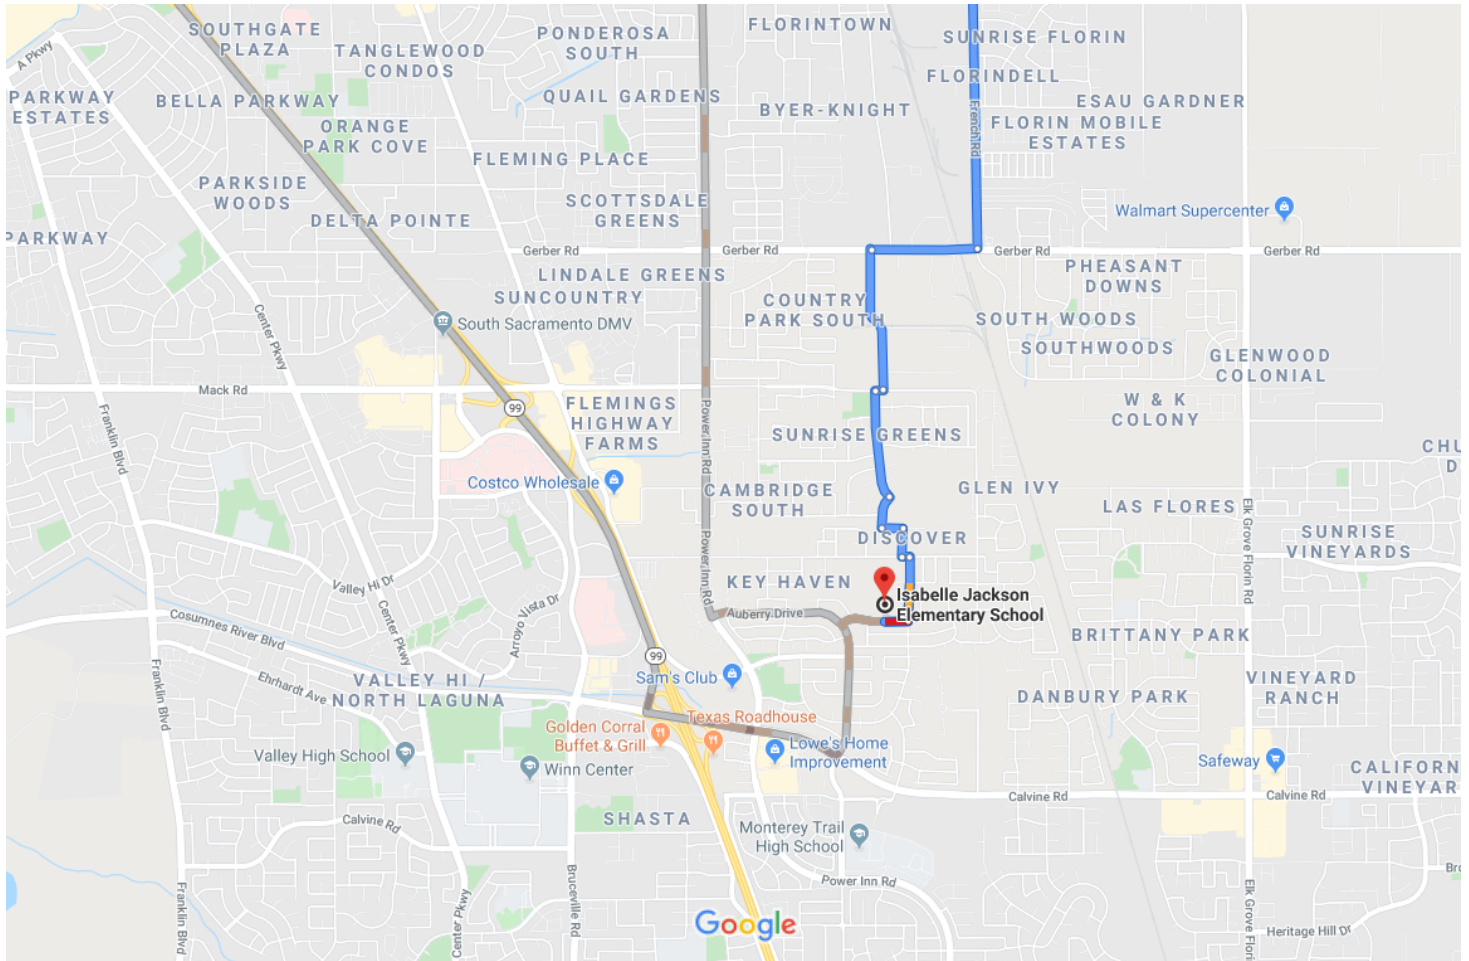

Sequoia Hall, Sacramento, CA to Isabelle Jackson Elementary School

Drive 8.8 miles, 25 min

Map data ©2020 Google 2000 ft

Sequoia Hall

Sacramento, CA 95826

- ↑ 1. Head south on State University Dr
4 min (0.8 mi)

Take Florin Perkins Rd to Wilbur Way in Florin

- 15 min (6.4 mi)
- ↶ 2. Use the left 2 lanes to turn left onto Folsom Blvd
1.2 mi
- ↷ 3. Turn right onto Jackson Rd
0.5 mi
- ↷ 4. Use the right 2 lanes to turn right onto Florin Perkins Rd
3.3 mi
- ↑ 5. Continue onto French Rd
1.0 mi
ⓘ Pass by 7-Eleven (on the right in 1.0 mi)
- ↷ 6. Turn right onto Gerber Rd
0.4 mi

Continue on Wilbur Way. Take Sunrise Greens Dr and Spengler Dr to Cutler Way

5 min (1.6 mi)

7. Turn left onto Wilbur Way
0.5 mi
8. Turn right onto Elsie Ave
161 ft
9. Turn left onto Sunrise Greens Dr
0.4 mi
10. Turn right onto Summer Sky Dr
0.1 mi
11. Turn left onto Bloomington Dr
413 ft
12. Turn right onto Golden Meadow Dr
0.1 mi
13. Turn left onto Stevenson Ave
157 ft
14. Turn right onto Spengler Dr
0.2 mi
15. Turn right at the 2nd cross street onto Cutler Way
453 ft

Isabelle Jackson Elementary School

8351 Cutler Way, Sacramento, CA 95828

These directions are for planning purposes only. You may find that construction projects, traffic, weather, or other events may cause conditions to differ from the map results, and you should plan your route accordingly. You must obey all signs or notices regarding your route.