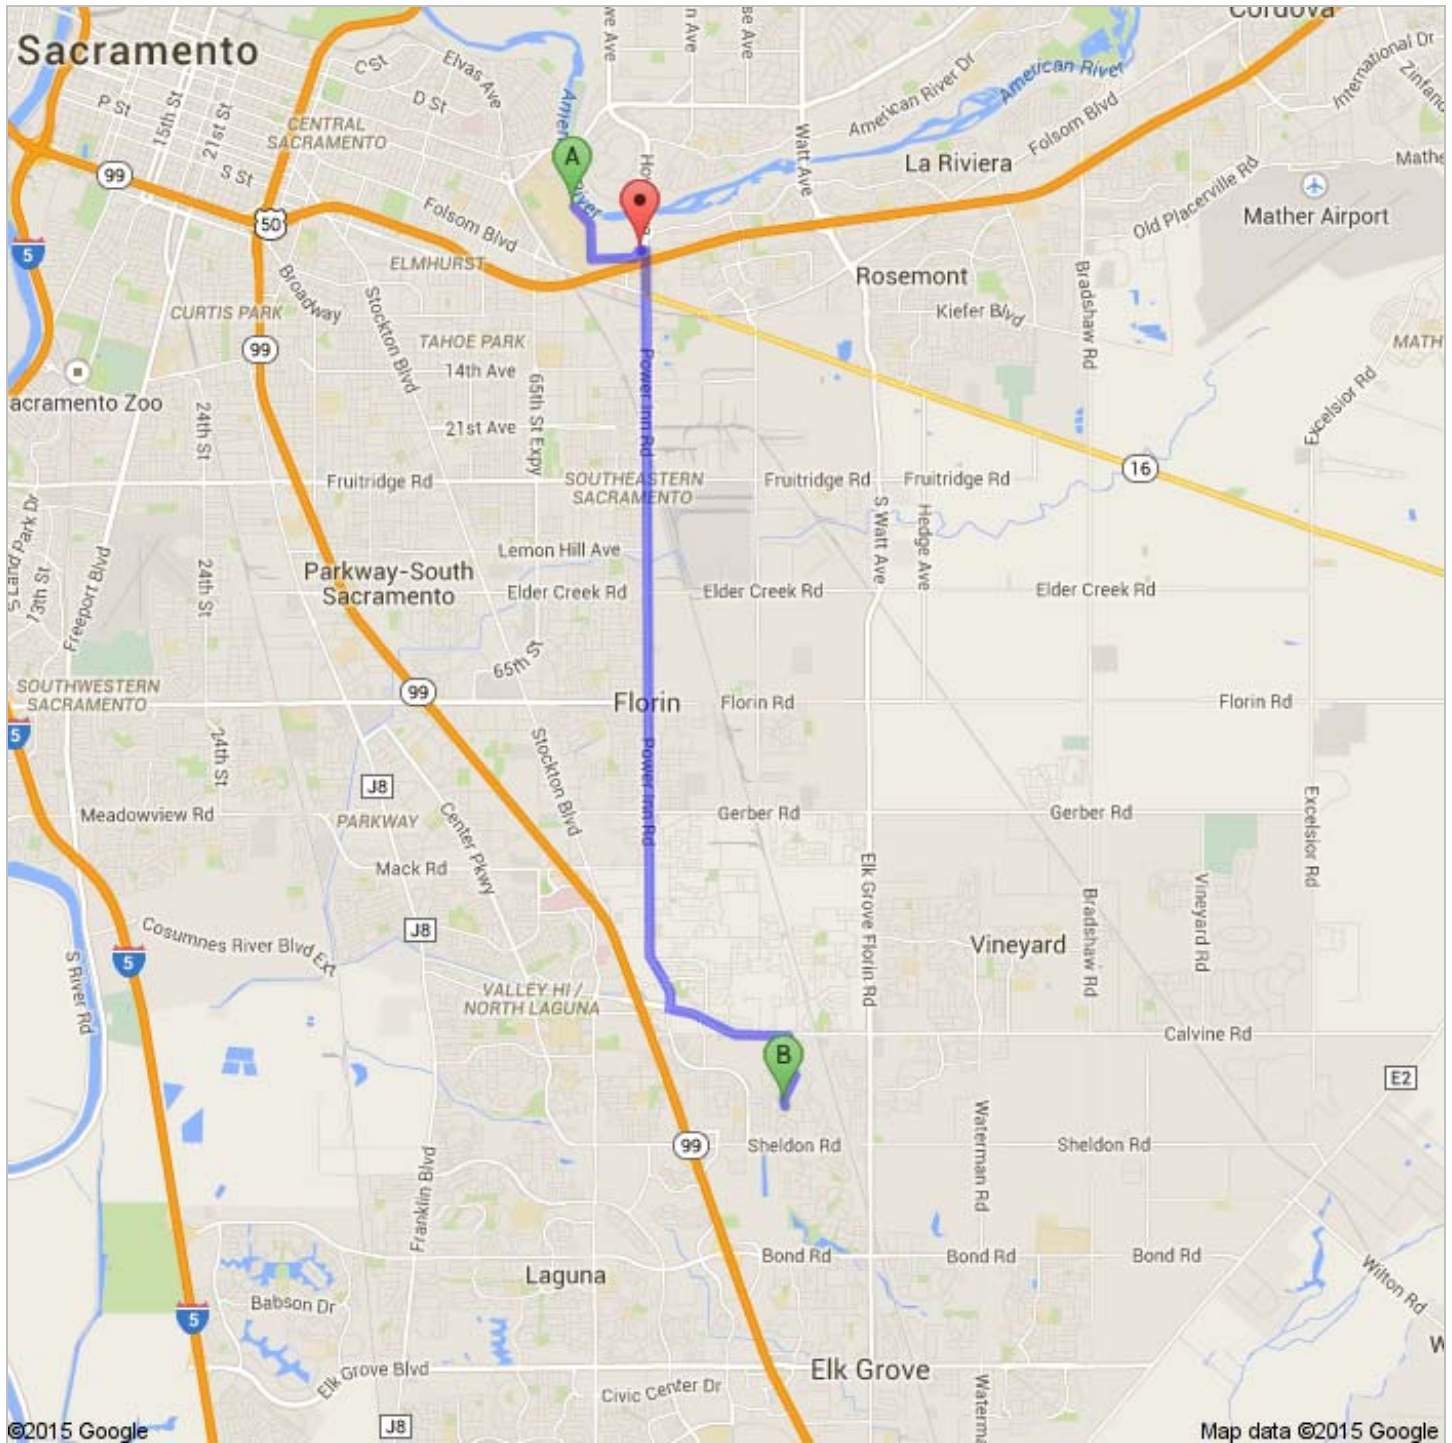

Directions to Raymond Case Elementary School

8565 Shasta Lily Drive, Elk Grove, CA 95624

9.8 mi – about 22 mins

State University Dr, Sacramento, CA

- | | | |
|--|---|---------------------------|
| 1. | Head southeast on State University Dr toward Morrison Pine Way
About 2 mins | go 0.5 mi
total 0.5 mi |
|  | 2. Turn left onto College Town Dr
About 2 mins | go 0.5 mi
total 1.1 mi |
|  | 3. Turn right onto Howe Ave
About 52 secs | go 0.4 mi
total 1.4 mi |
| 4. | Continue straight onto Power Inn Rd
About 13 mins | go 6.5 mi
total 8.0 mi |
|  | 5. Turn left onto Calvine Rd
About 2 mins | go 1.1 mi
total 9.1 mi |
|  | 6. Turn right onto Sheldon N Dr
About 1 min | go 0.4 mi
total 9.5 mi |
|  | 7. Turn right onto Shasta Lily Dr
Destination will be on the left
About 1 min | go 0.3 mi
total 9.8 mi |

Raymond Case Elementary School
 8565 Shasta Lily Drive, Elk Grove, CA 95624

These directions are for planning purposes only. You may find that construction projects, traffic, weather, or other events may cause conditions to differ from the map results, and you should plan your route accordingly. You must obey all signs or notices regarding your route.

Map data ©2015 Google

Directions weren't right? Please find your route on maps.google.com and click "Report a problem" at the bottom left.