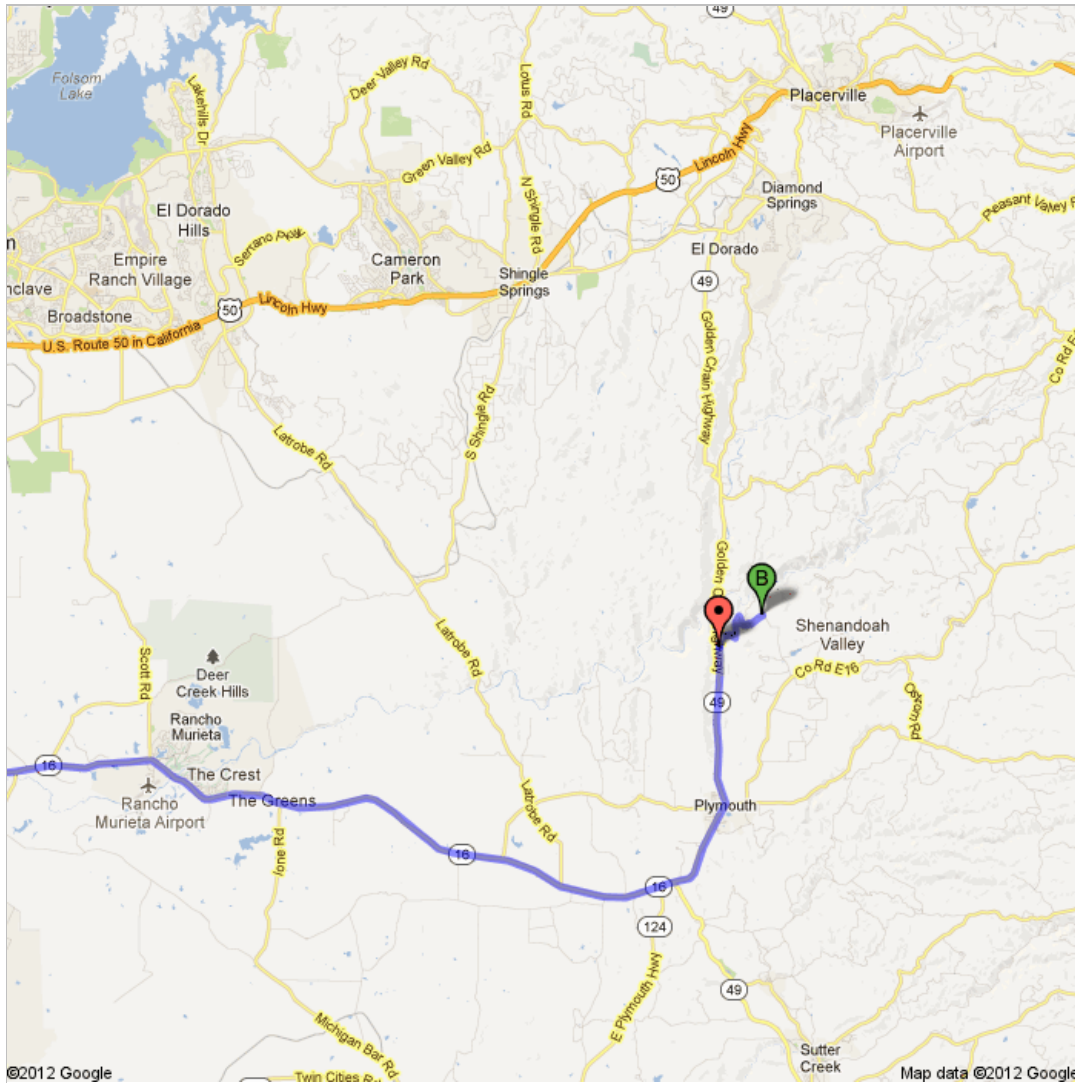

Directions to 10525 Bell Rd, Plymouth, CA 95669  
40.8 mi – about 56 mins

 State University Dr E

- 
1. Head **southeast** on **State University Dr E** go 0.8 mi  
total 0.8 mi  
About 2 mins
  -  2. Turn left onto **Folsom Blvd** go 1.1 mi  
total 1.9 mi  
About 4 mins
  -  3. Slight right onto **CA-16 E/Jackson Rd** go 30.6 mi  
total 32.5 mi  
Continue to follow CA-16 E  
About 34 mins
  -  4. Continue onto **CA-49 N/Golden Chain Highway N** go 6.4 mi  
total 38.9 mi  
About 9 mins
  -  5. Turn right onto **Bell Rd** go 0.1 mi  
total 39.0 mi
  -  6. Take the 1st right to stay on **Bell Rd** go 1.9 mi  
total 40.8 mi  
About 7 mins
  -  7. Turn left go 85 ft  
total 40.8 mi  
Destination will be on the right

 10525 Bell Rd, Plymouth, CA 95669

---

These directions are for planning purposes only. You may find that construction projects, traffic, weather, or other events may cause conditions to differ from the map results, and you should plan your route accordingly. You must obey all signs or notices regarding your route.

Map data ©2012 Google

Directions weren't right? Please find your route on [maps.google.com](https://maps.google.com) and click "Report a problem" at the bottom left.