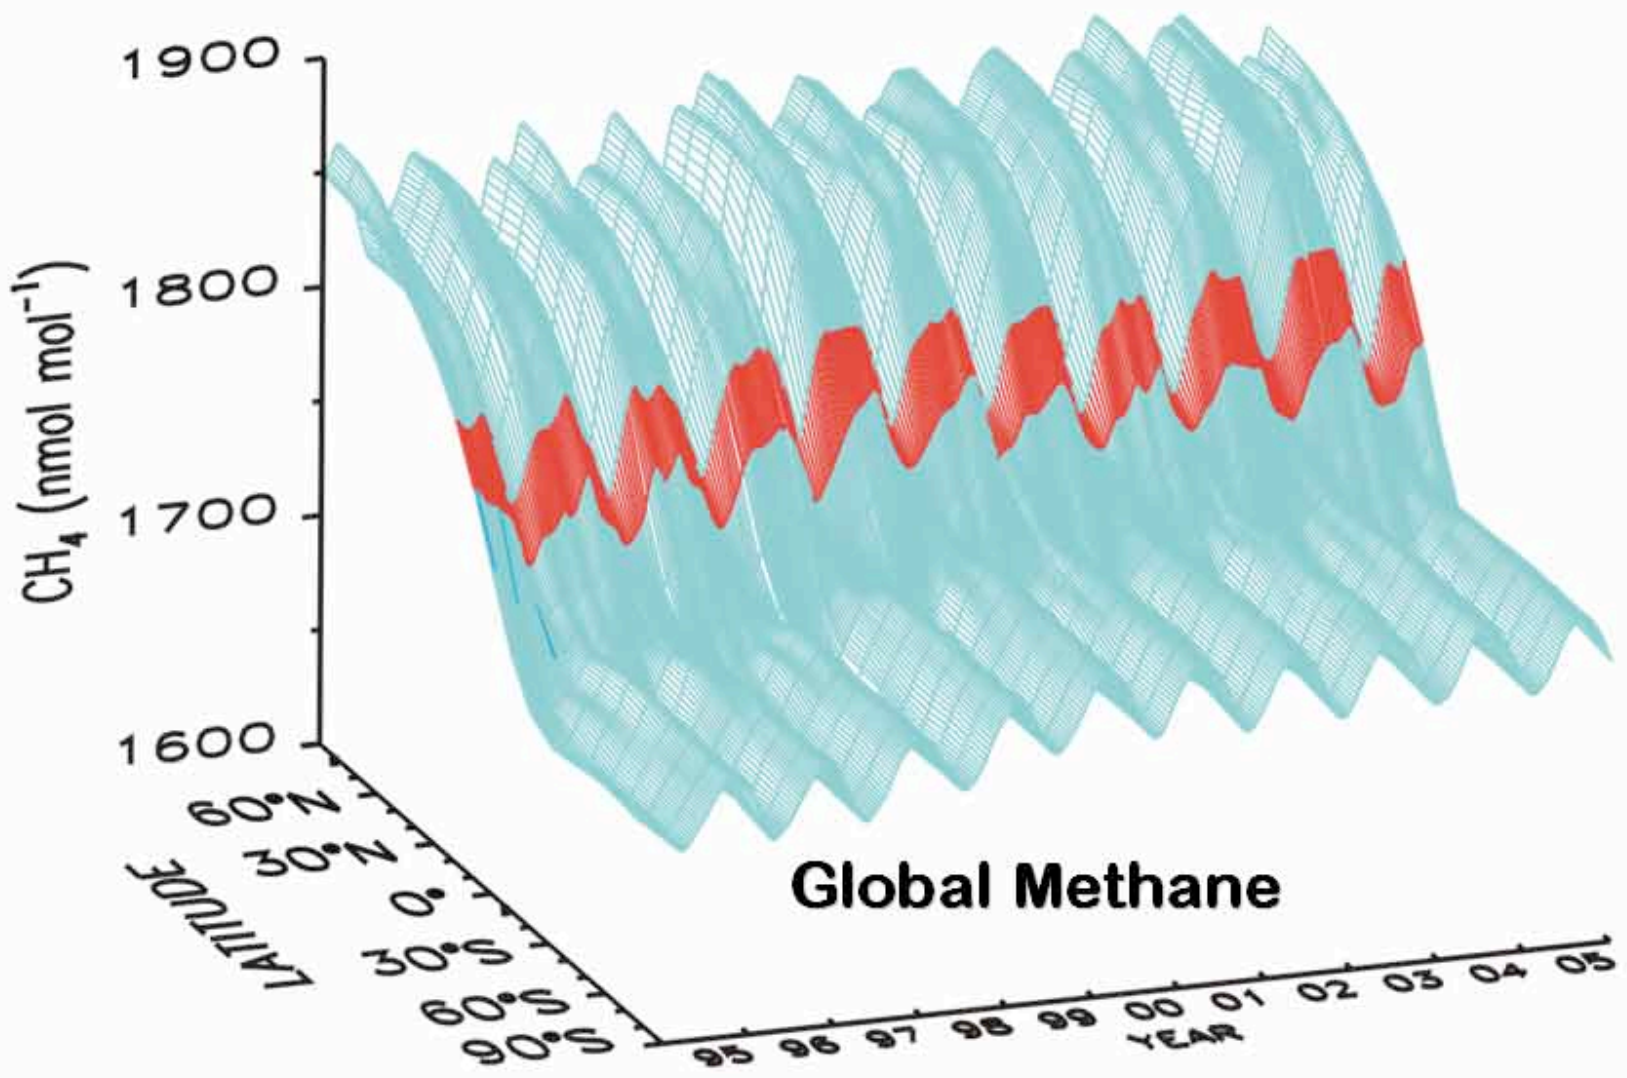

Atmospheric CO₂ at Mauna Loa Observatory

annual mean growth rate of CO₂ at Mauna Loa

RECENT MONTHLY MEAN CO₂ AT MAUNA LOA

August 2012

Global Methane