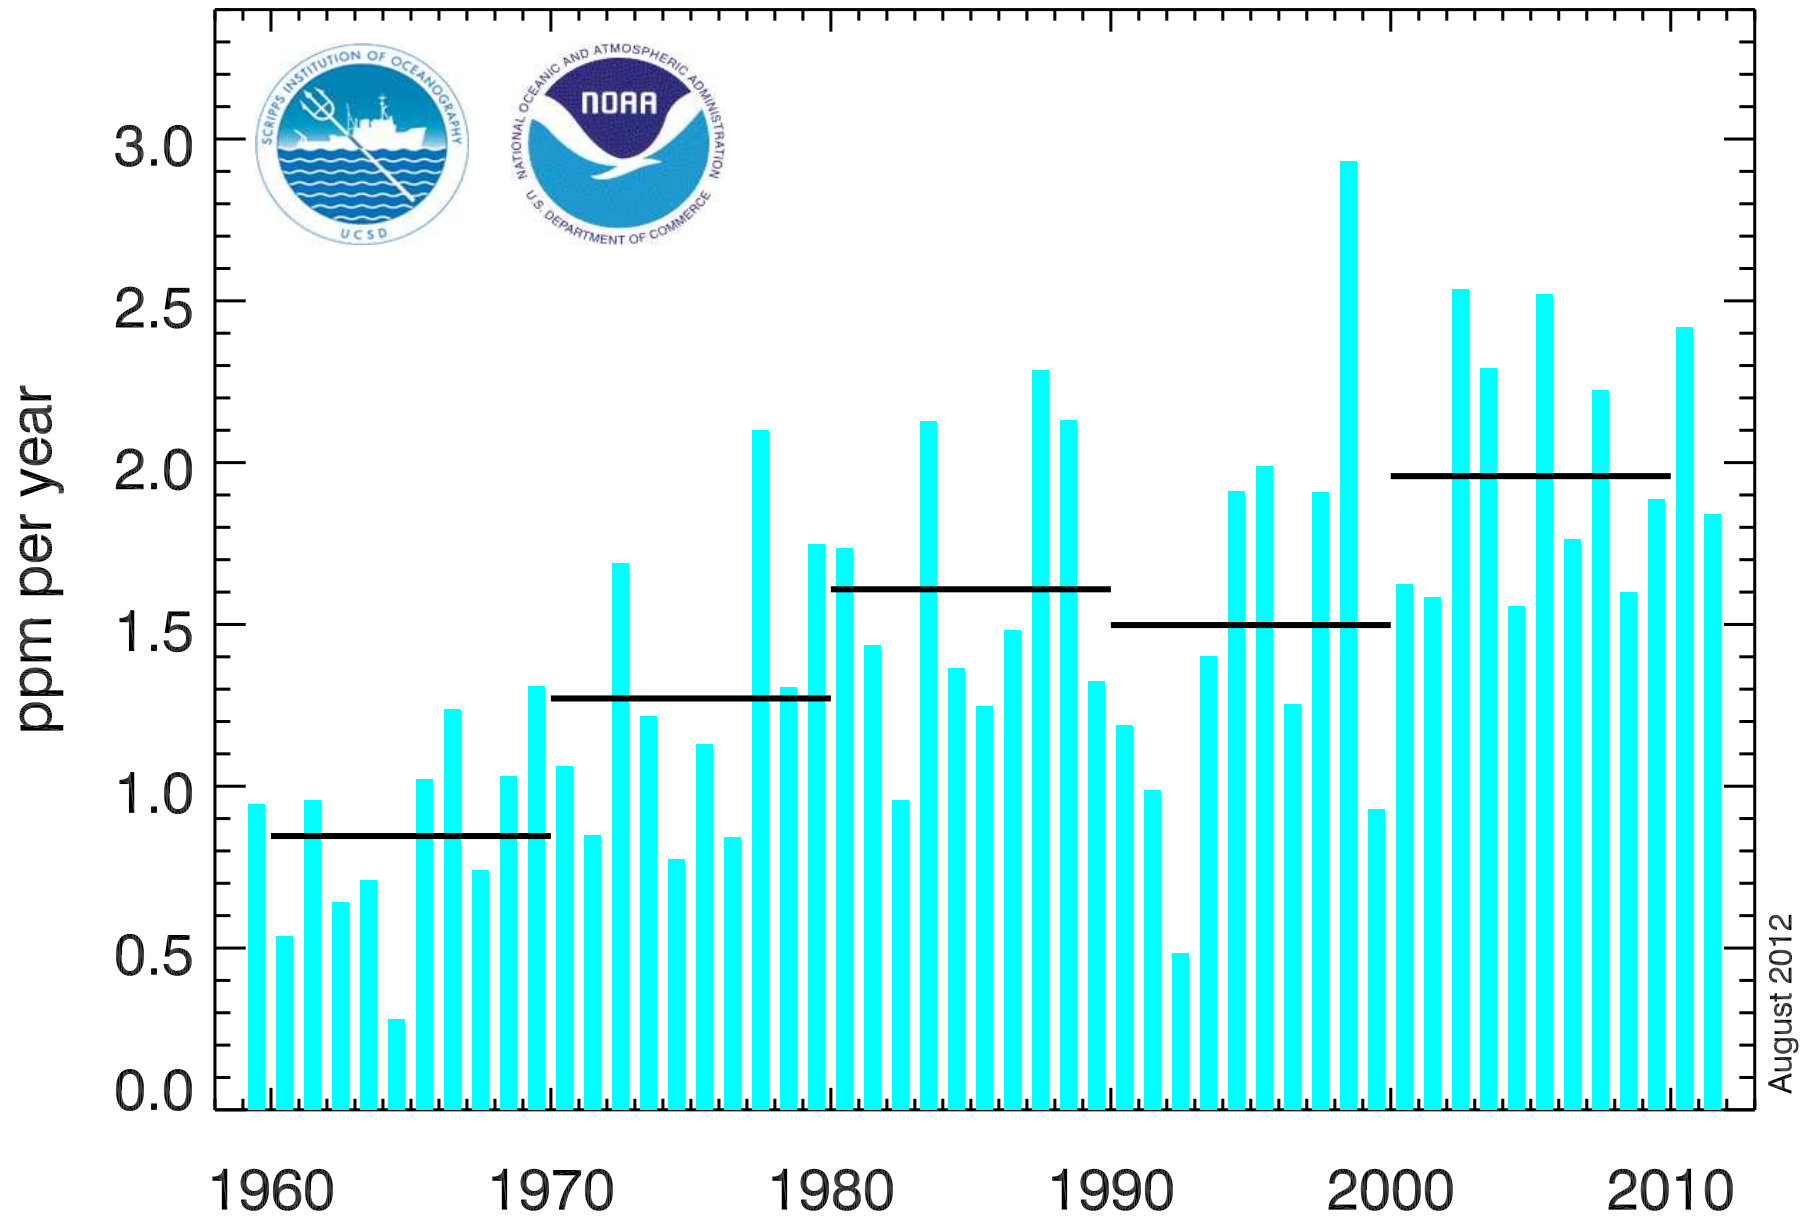

Atmospheric CO₂ at Mauna Loa Observatory

annual mean growth rate of CO₂ at Mauna Loa

RECENT MONTHLY MEAN CO₂ AT MAUNA LOA

August 2012

Global Methane