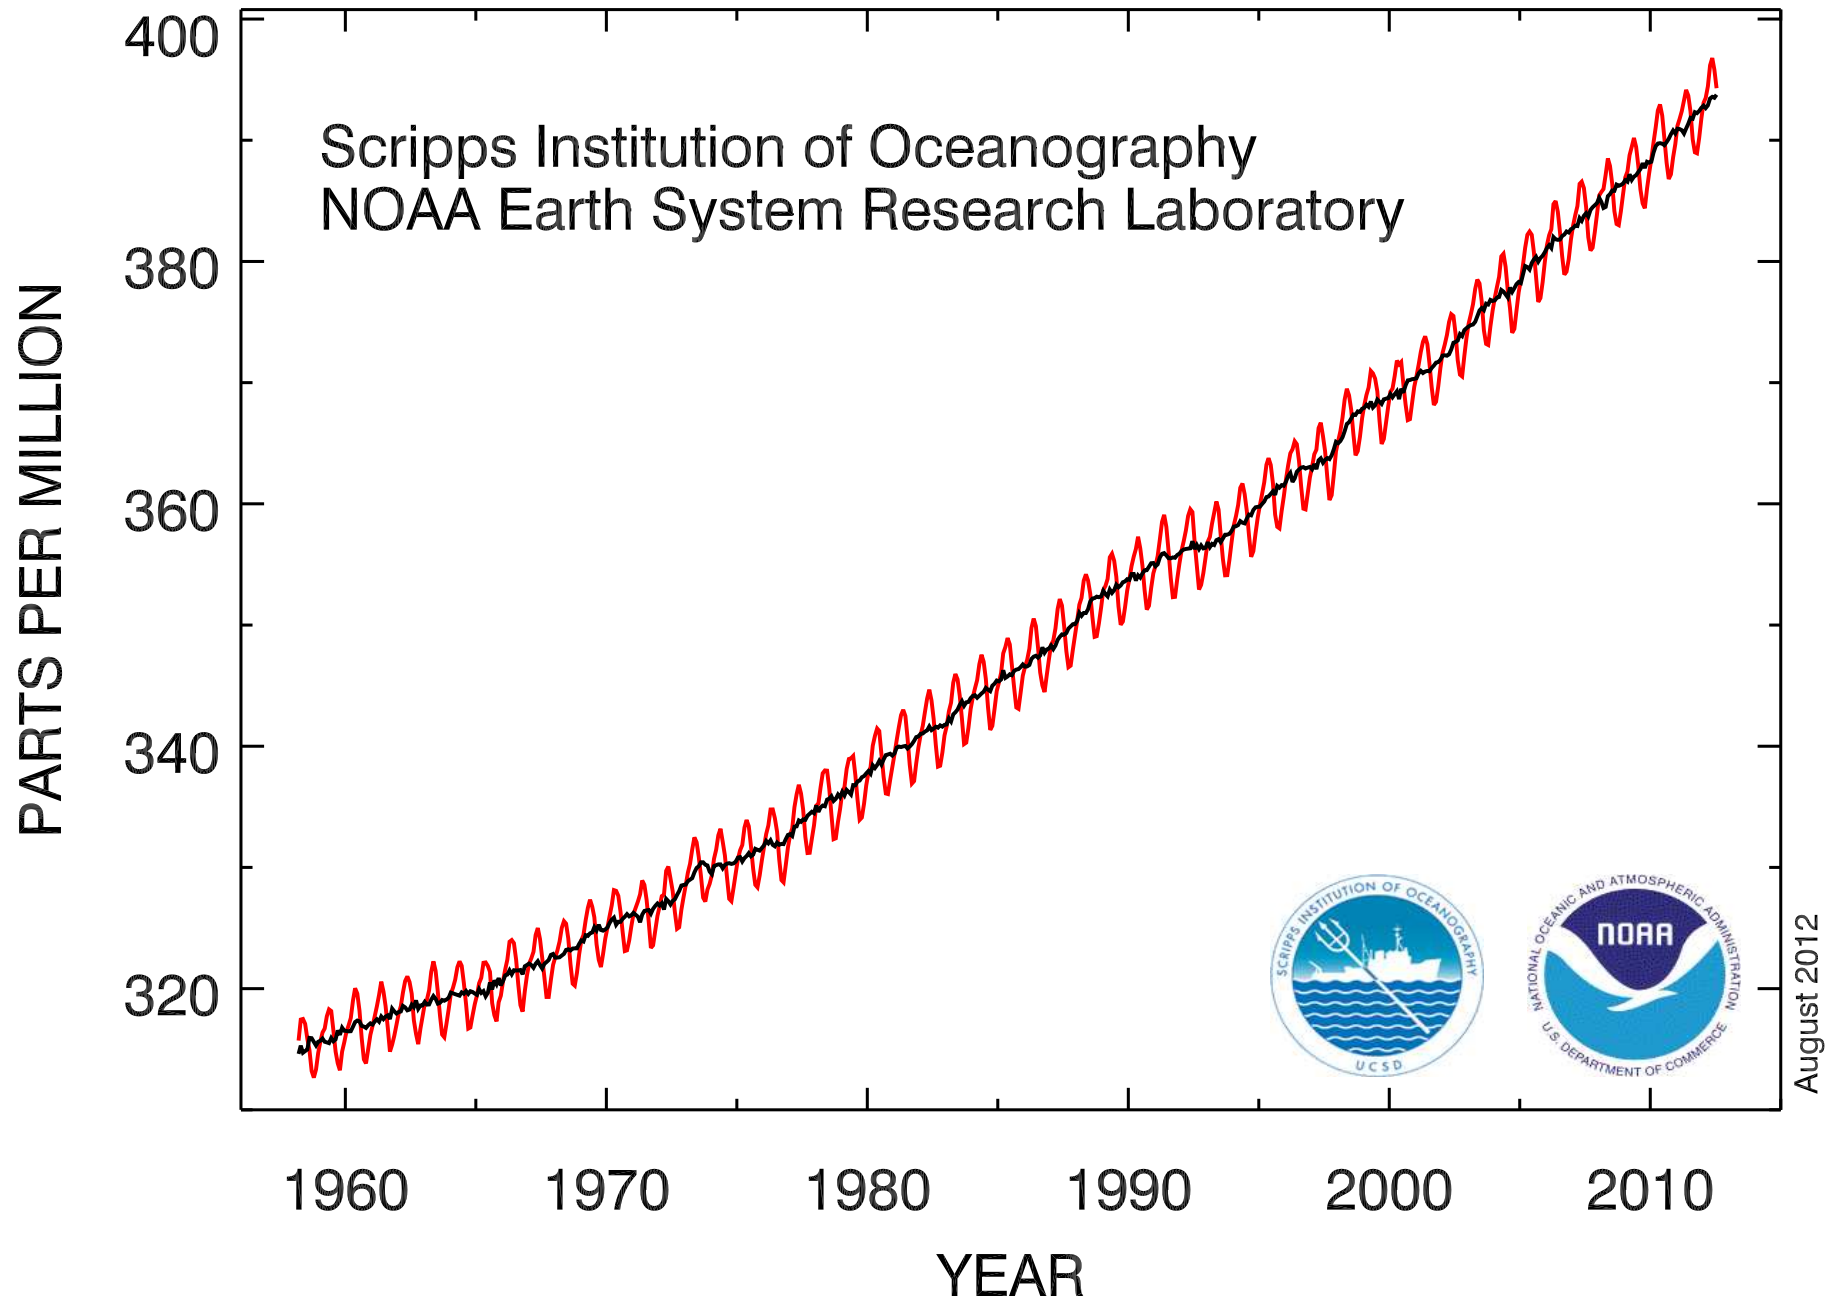

Atmospheric CO₂ at Mauna Loa Observatory

annual mean growth rate of CO₂ at Mauna Loa

RECENT MONTHLY MEAN CO₂ AT MAUNA LOA

August 2012

Global Methane