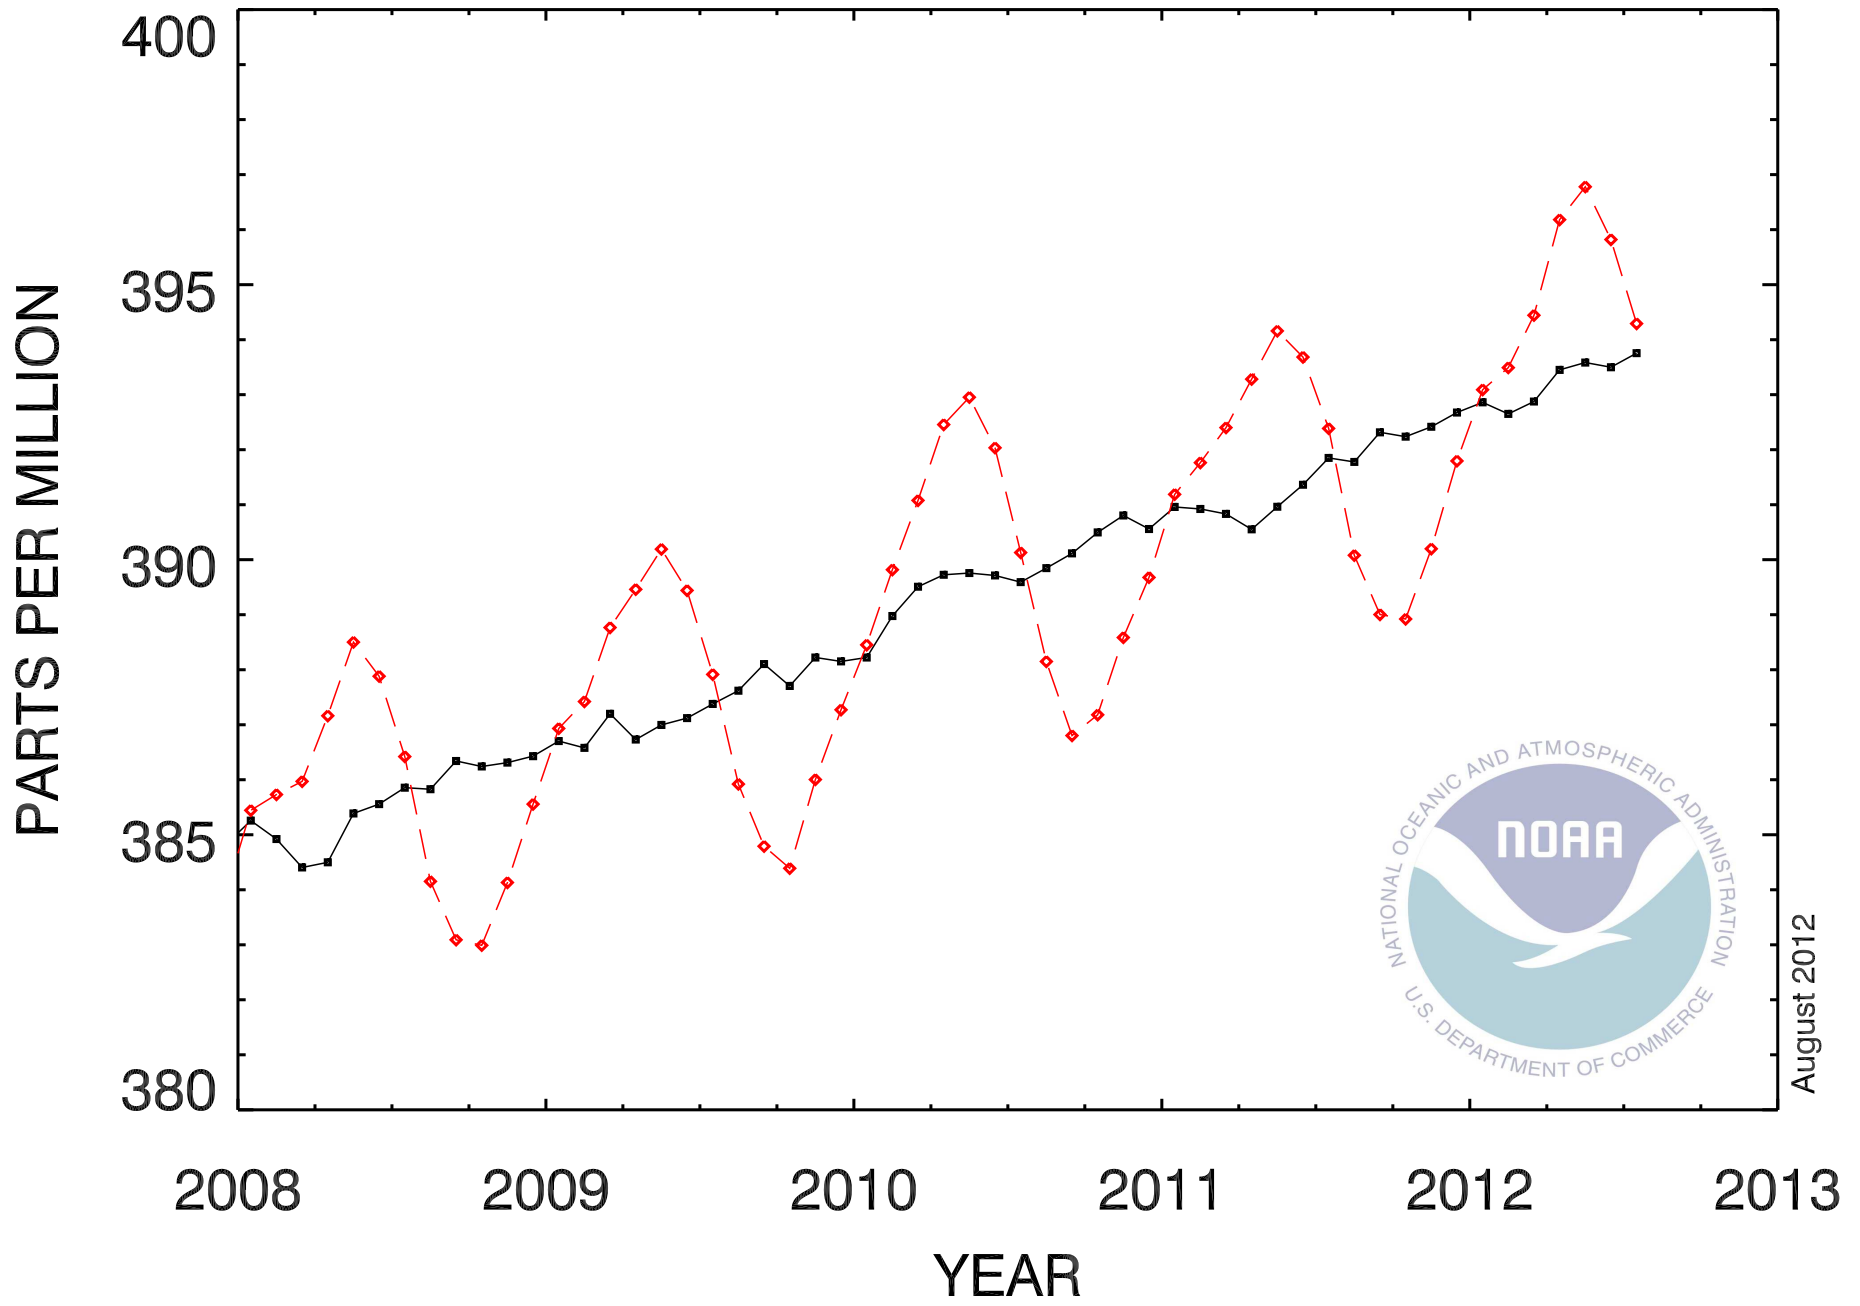

Atmospheric CO₂ at Mauna Loa Observatory

annual mean growth rate of CO₂ at Mauna Loa

RECENT MONTHLY MEAN CO₂ AT MAUNA LOA

August 2012

Global Methane