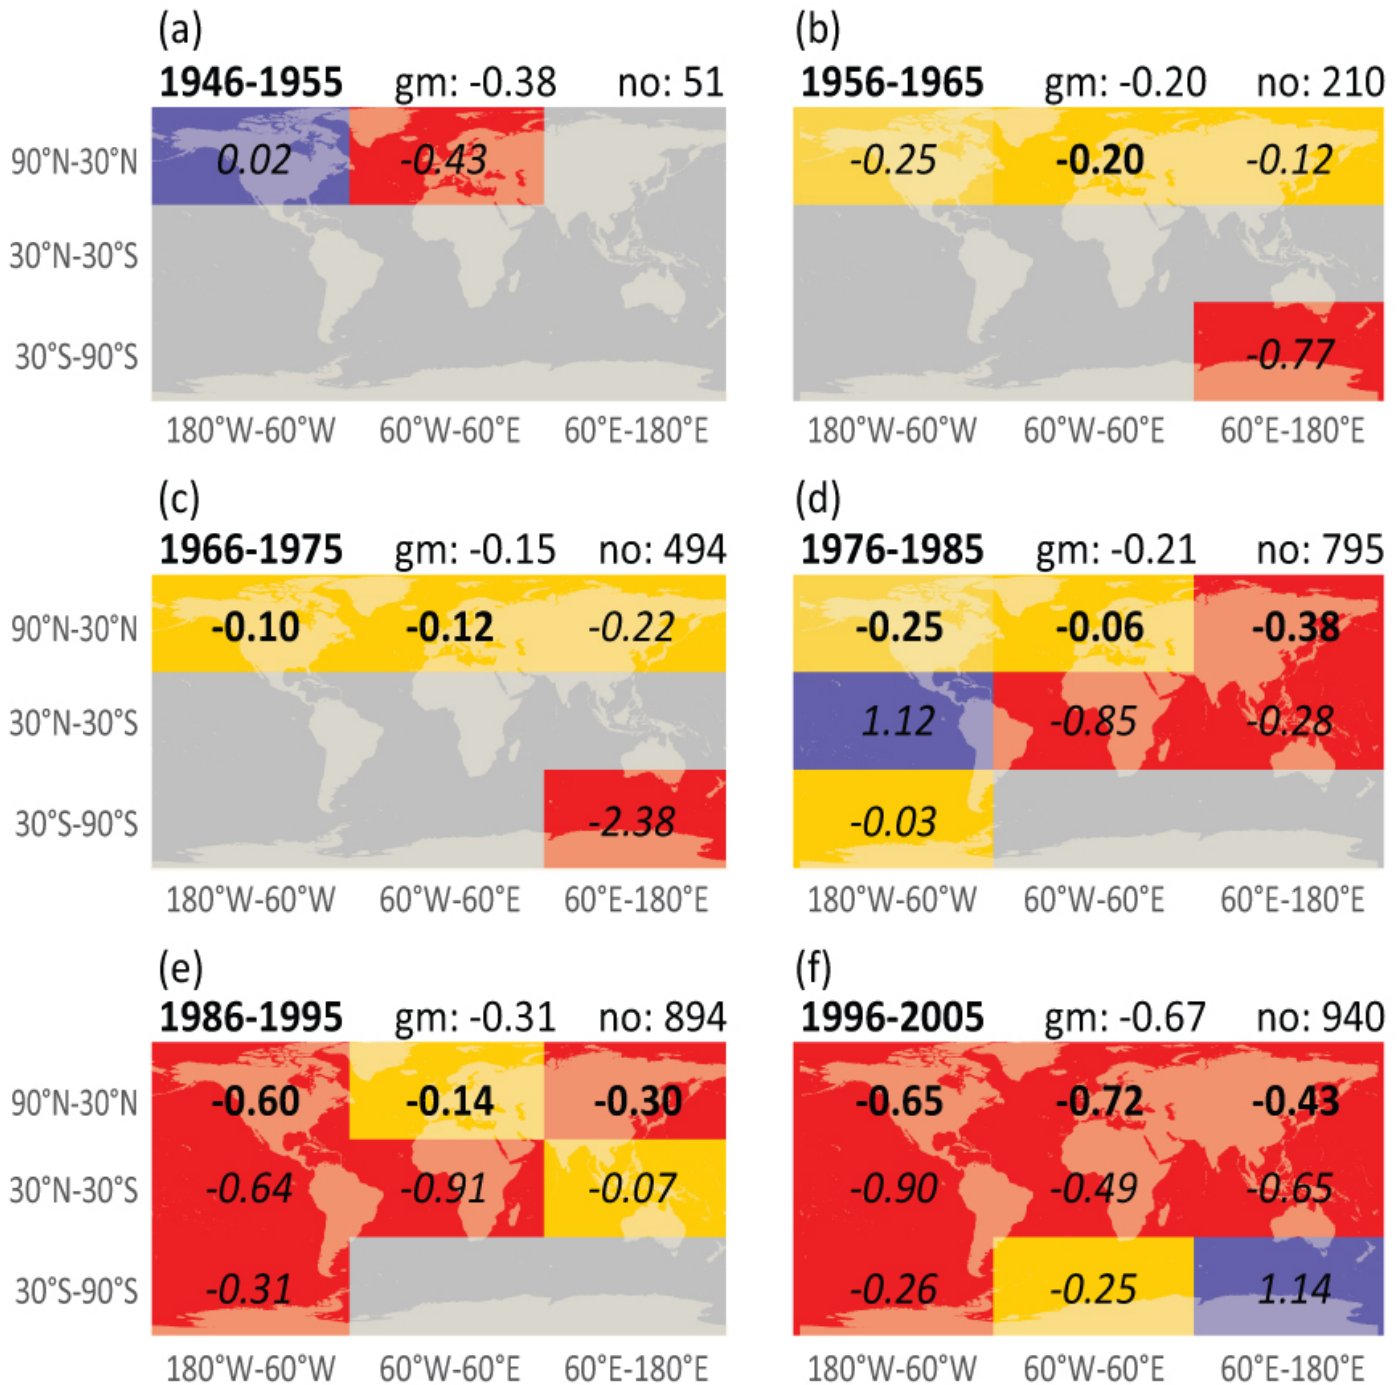

Fig. 5.9 Cumulative specific mass balance

Fig. 5.8 Spatio-temporal overview on glacier mass changes

Figure 1: Mean annual mass balance of reference glaciers. pdf