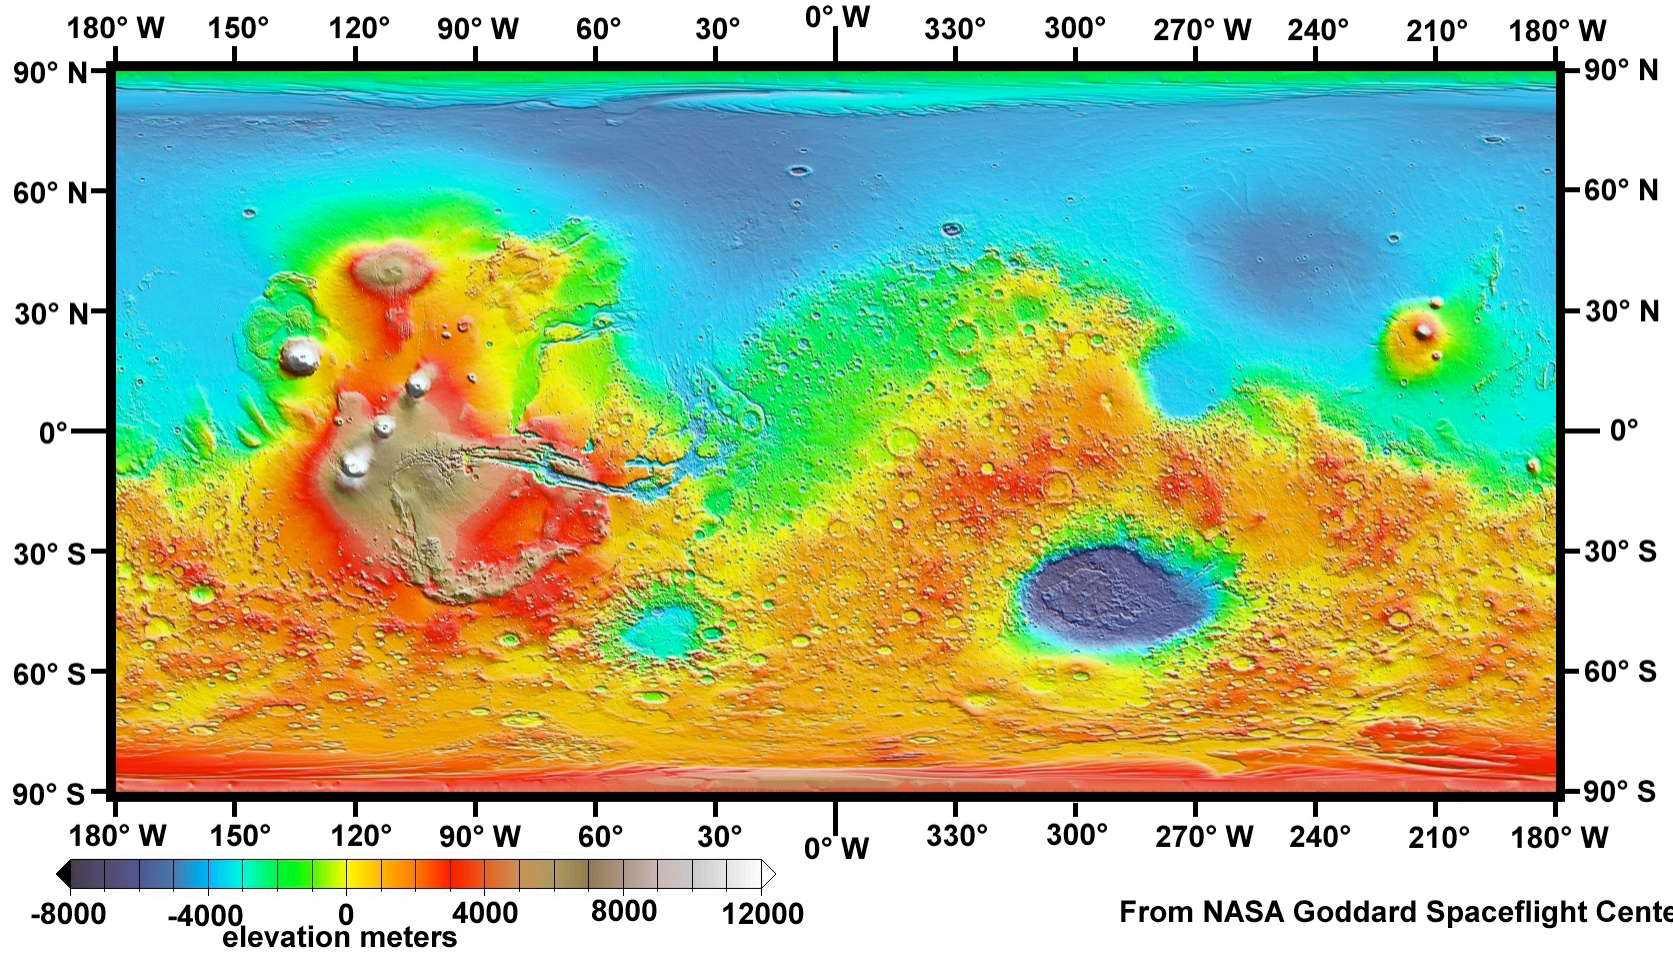

Mars

Shaded topographic map of Mars (courtesy of NASA – MOLA Science Team)

<http://mars.jpl.nasa.gov/mgs/sci/mola/mar05-2000rel/shademap.html>

Color-coded Elevations on Mars, MOLA Altimeter, MGS Mission

http://www.lpi.usra.edu/science/treiman/greatdesert/workshop/marsmaps1/marsmaps1_imgs/mola_color_4.jpg