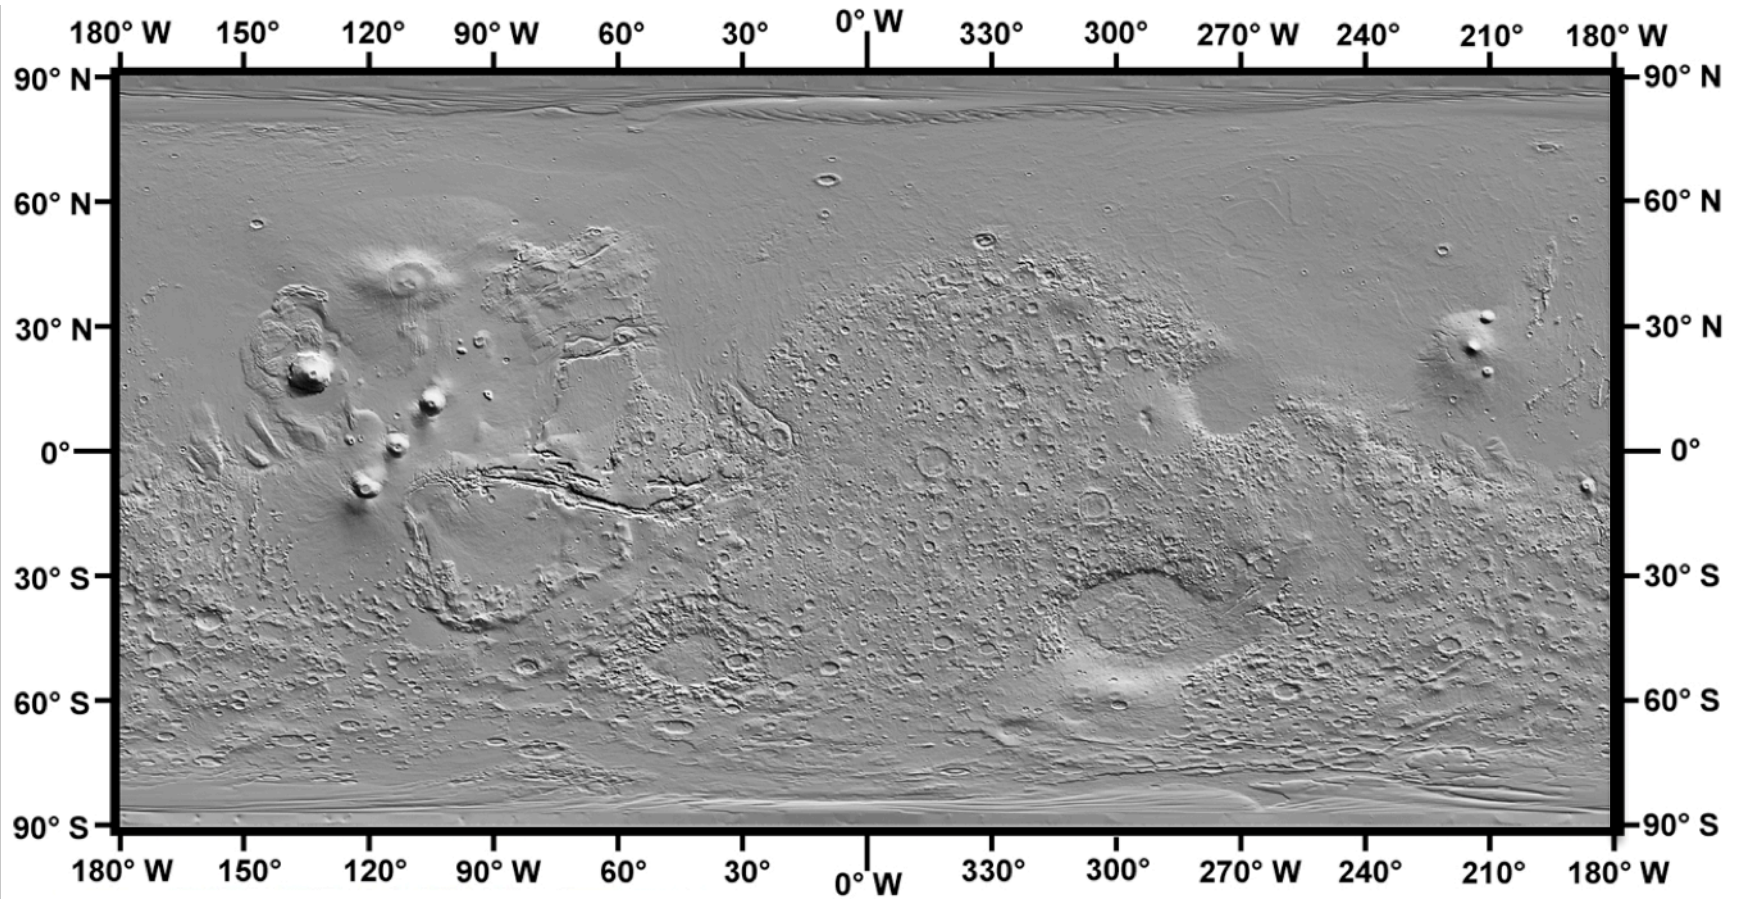

Mars

Shaded topographic map of Mars (courtesy of NASA – MOLA Science Team)

<http://mars.jpl.nasa.gov/mgs/sci/mola/mar05-2000rel/shademap.html>

Color-coded Elevations on Mars, MOLA Altimeter, MGS Mission

http://www.lpi.usra.edu/science/treiman/greatdesert/workshop/marsmaps1/marsmaps1_imgs/mola_color_4.jpg