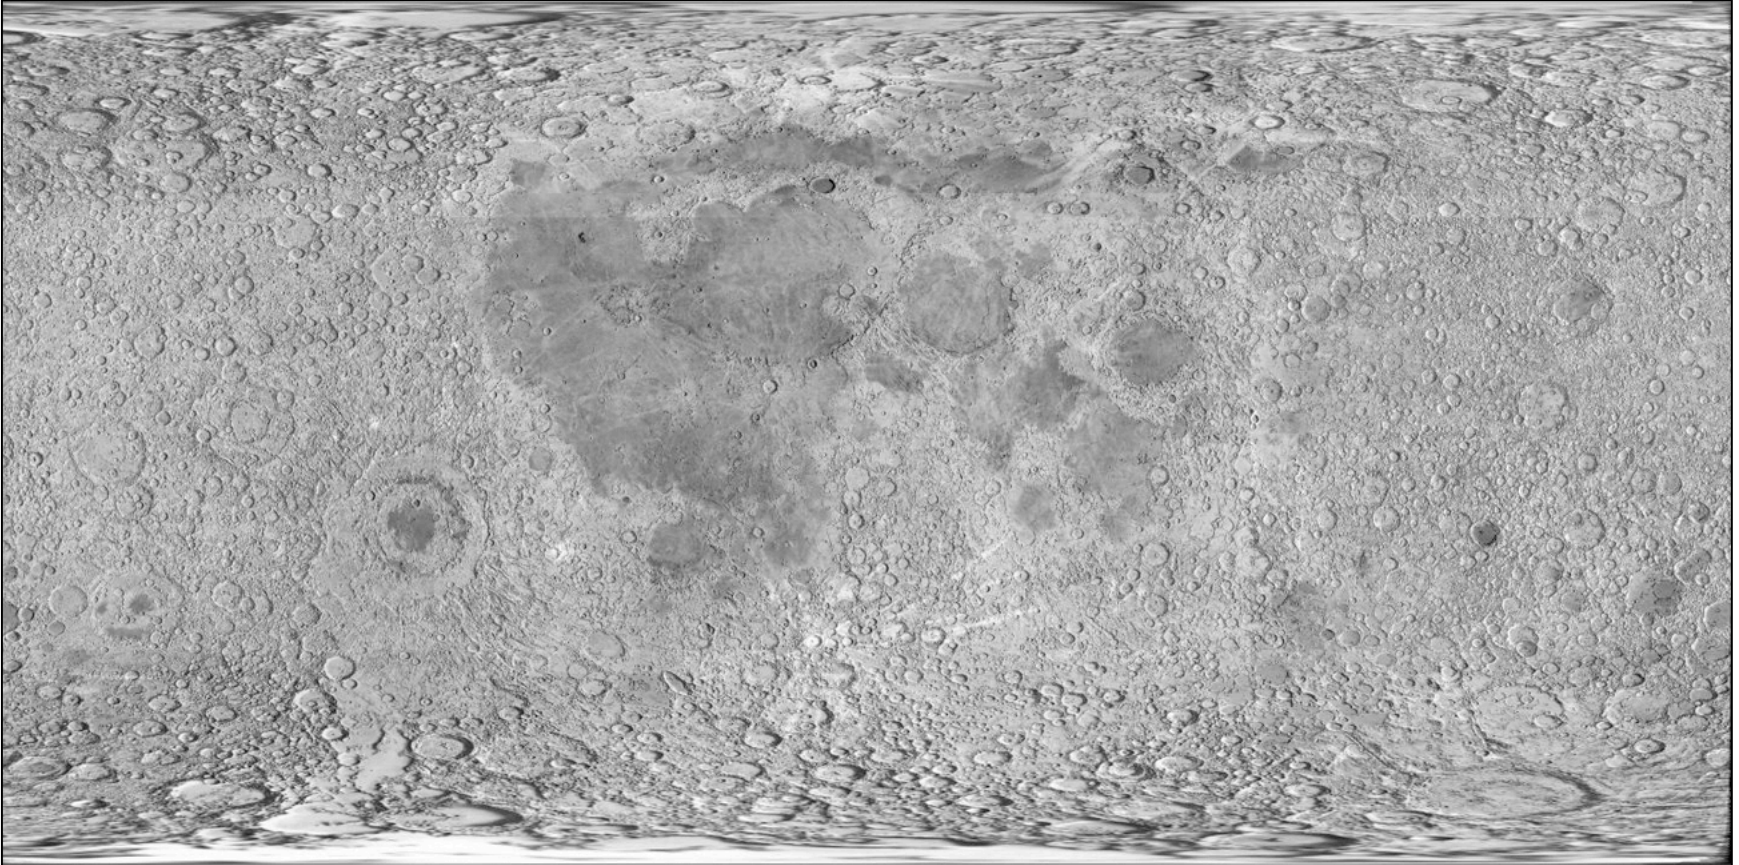

## The Moon

Shaded topographic map of the Moon (image courtesy of NASA/JPL)  
<http://maps.jpl.nasa.gov/textures/ear1ccc2.jpg>

# Lunar Elevations from the LRO LOLA Science Team

LDEM\_128, 0.0078125° resolution

[http://imbrium.mit.edu/BROWSE/LOLA\\_GDR/LDEM\\_128.html](http://imbrium.mit.edu/BROWSE/LOLA_GDR/LDEM_128.html)