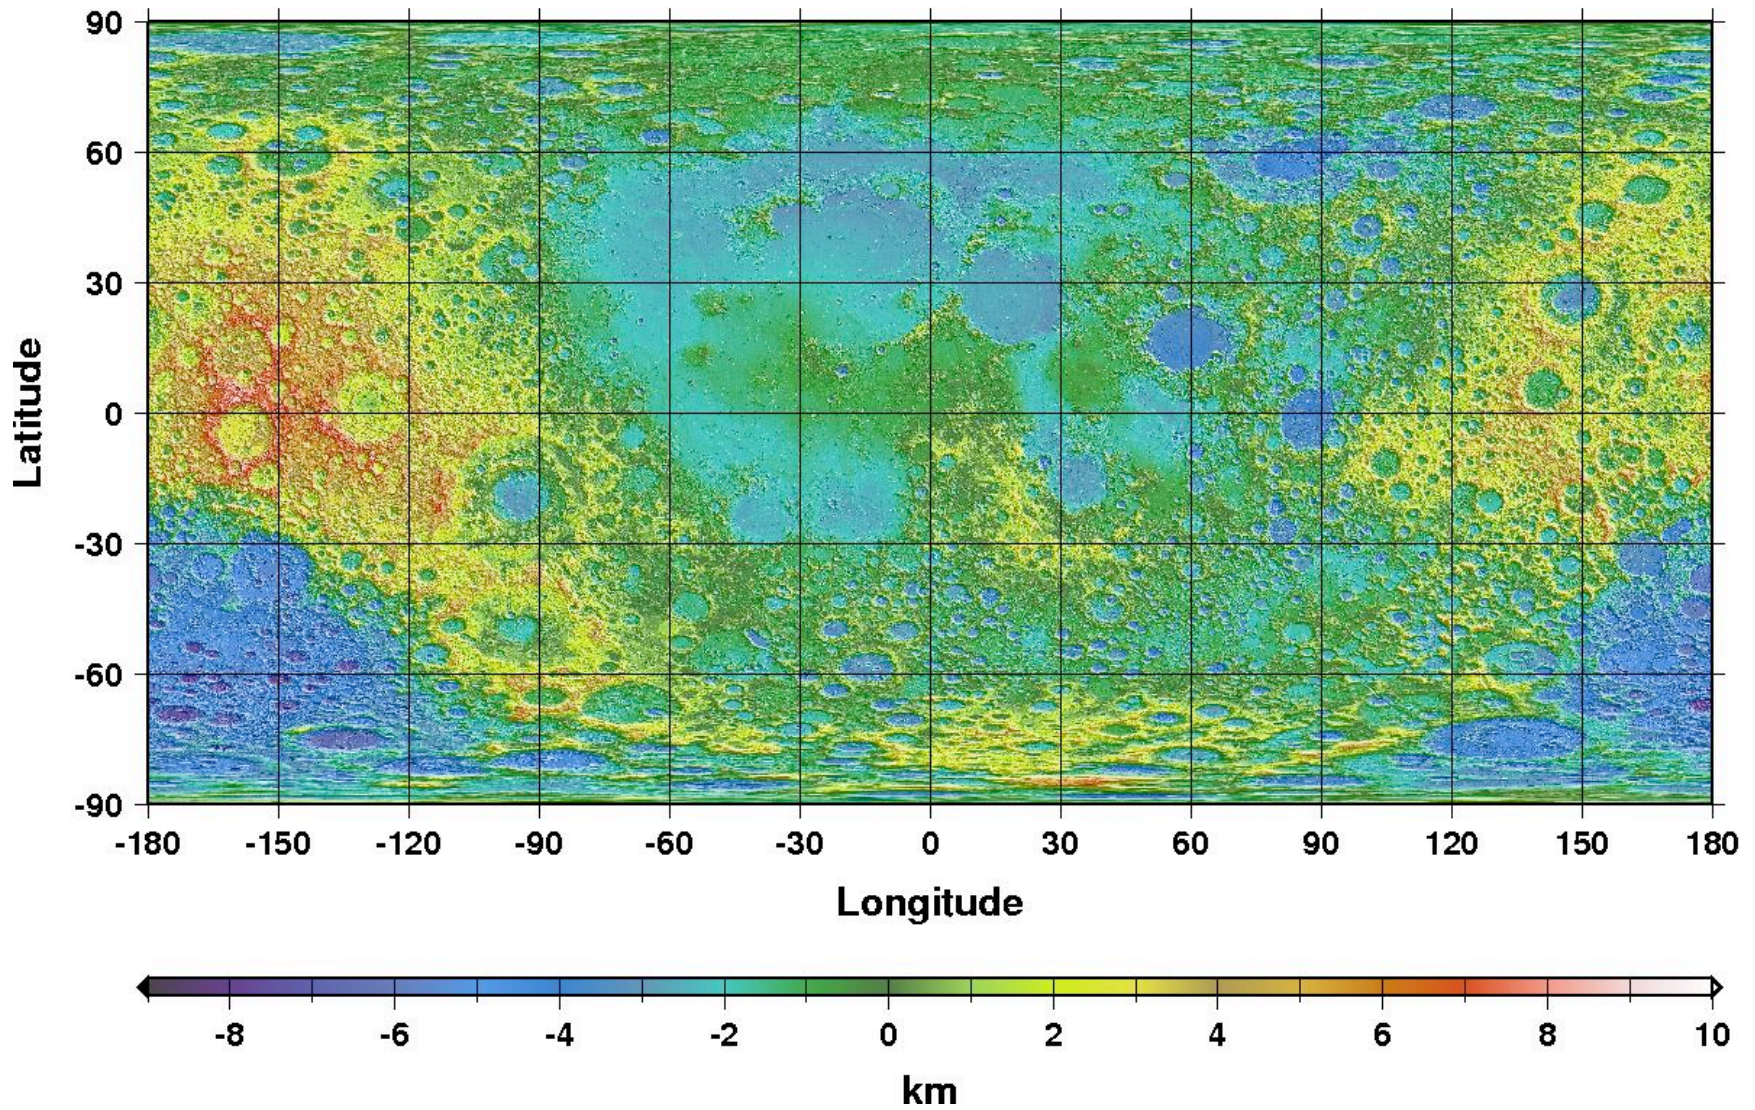

## The Moon

Shaded topographic map of the Moon (image courtesy of NASA/JPL)  
<http://maps.jpl.nasa.gov/textures/ear1ccc2.jpg>

# Lunar Elevations from the LRO LOLA Science Team

LDEM\_128, 0.0078125° resolution

[http://imbrium.mit.edu/BROWSE/LOLA\\_GDR/LDEM\\_128.html](http://imbrium.mit.edu/BROWSE/LOLA_GDR/LDEM_128.html)