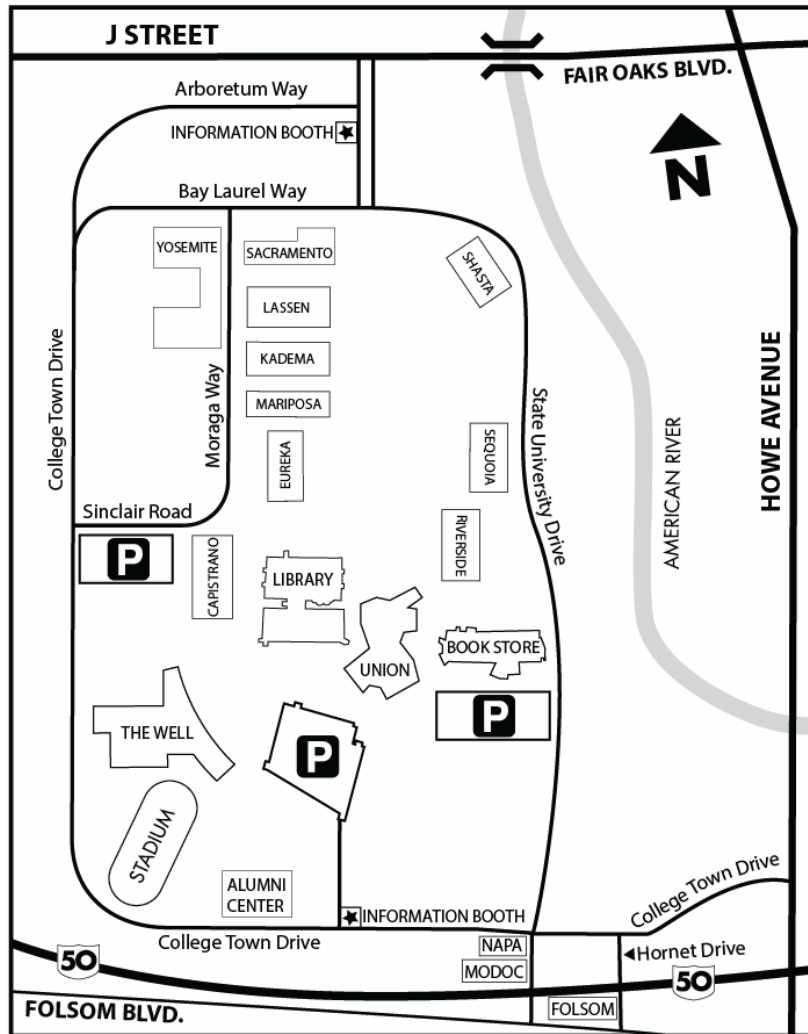

## EVENT PARKING PERMIT

VALID SATURDAY, APRIL 29, 2017 6:30 AM - 6:30 PM

MAP NOT TO SCALE

VALID IN STUDENT/FACULTY/STAFF PARKING

Event UID 4857