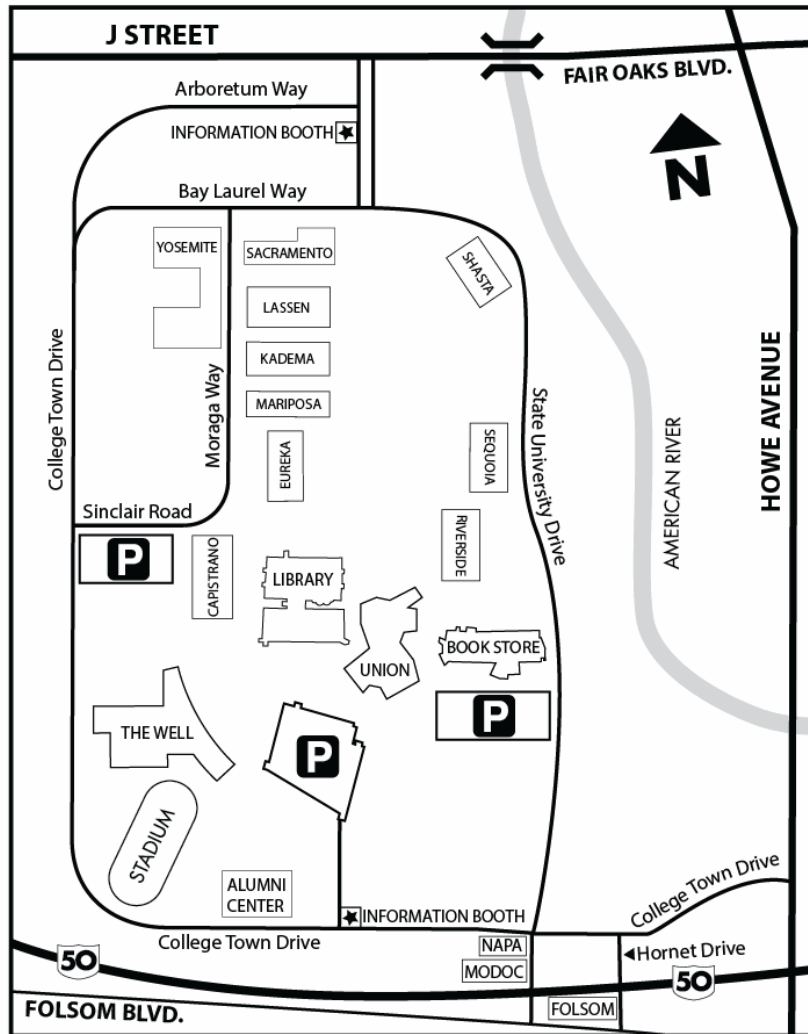

SACRAMENTO STATE

Japanese Speech Contest

EVENT PARKING PERMIT

VALID SATURDAY, FEBRUARY 20, 2016 7:00 AM - 6:00 PM

MAP NOT TO SCALE

VALID IN STUDENT/FACULTY/STAFF PARKING

Event UID 3481