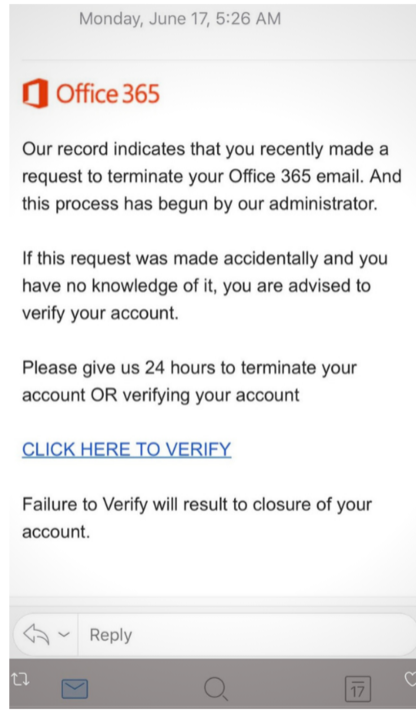

Office 365 Phish

The message utilizes the Office 365 logo, with the false alert that "your account will be terminated" unless you "verify" your login credentials.

1. This message is **not** generated from Microsoft Office 365, or from IRT.
2. **Do not** click the link, and do not try to login if you accidentally did.
3. **Report** this message to abuse@csus.edu, or if you provided your login credentials, call the IRT Service Desk Team **ASAP** at 916-278-7337.