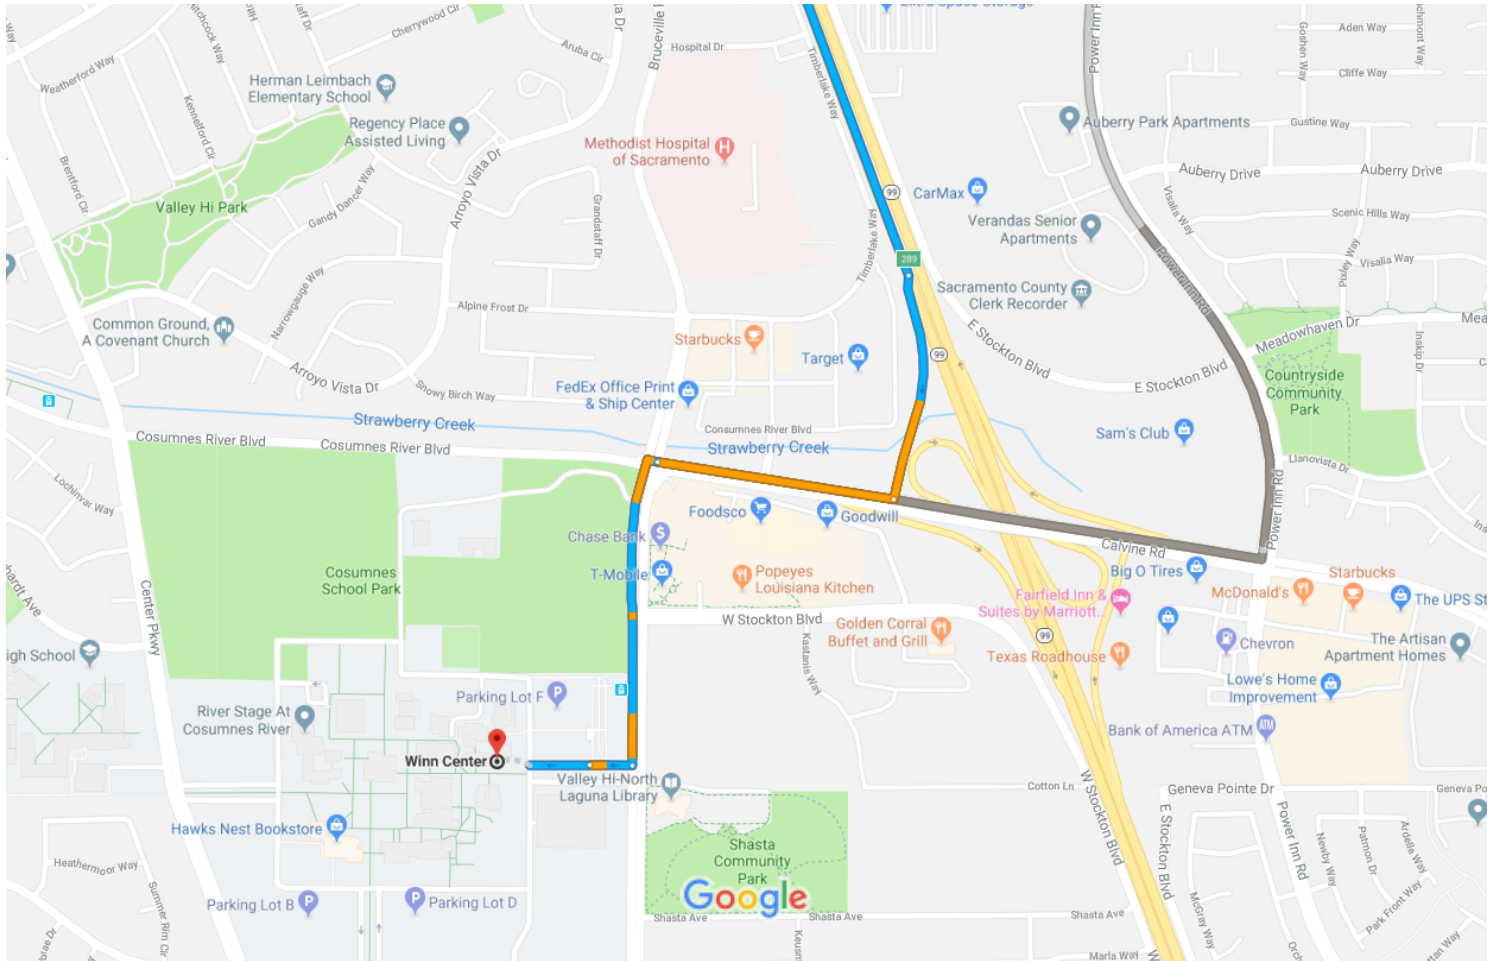

Sequoia Hall, Sacramento, CA 95826 to Winn Center, Sacramento, CA 95823

Drive 13.3 miles, 16 - 22 min

Map data ©2019 Google 500 ft

Sequoia Hall

Sacramento, CA 95826

Get on US-50 W from State University Dr

4 min (1.3 mi)

- ↑ 1. Head south on State University Dr
0.6 mi
- ↶ 2. Use the left 2 lanes to turn left onto College Town Dr
0.3 mi
- ↷ 3. Turn right onto Hornet Dr
171 ft
- ⤴ 4. Slight right to merge onto US-50 W
0.3 mi

Follow US-50 W and CA-99 S. Take exit 289 from CA-99 S

11 min (11.3 mi)

5. Merge onto US-50 W
3.0 mi
6. Take exit 6B toward CA-99 S/Fresno
0.4 mi
7. Merge onto S Sacramento Fwy
0.2 mi
8. Continue onto CA-99 S/S Sacramento Fwy
7.5 mi
9. Use the right lane to take exit 289 for Calvine Rd toward Cosumnes River Blvd
0.2 mi

Continue on Cosumnes River Blvd. Take Bruceville Rd to Tujunga Canyon Pkwy

10. Use the right 2 lanes to turn right onto Cosumnes River Blvd
3 min (0.7 mi)
0.3 mi
11. Use the left 2 lanes to turn left onto Bruceville Rd
0.3 mi
12. Turn right toward Tujunga Canyon Pkwy
246 ft
13. Continue onto Tujunga Canyon Pkwy
341 ft