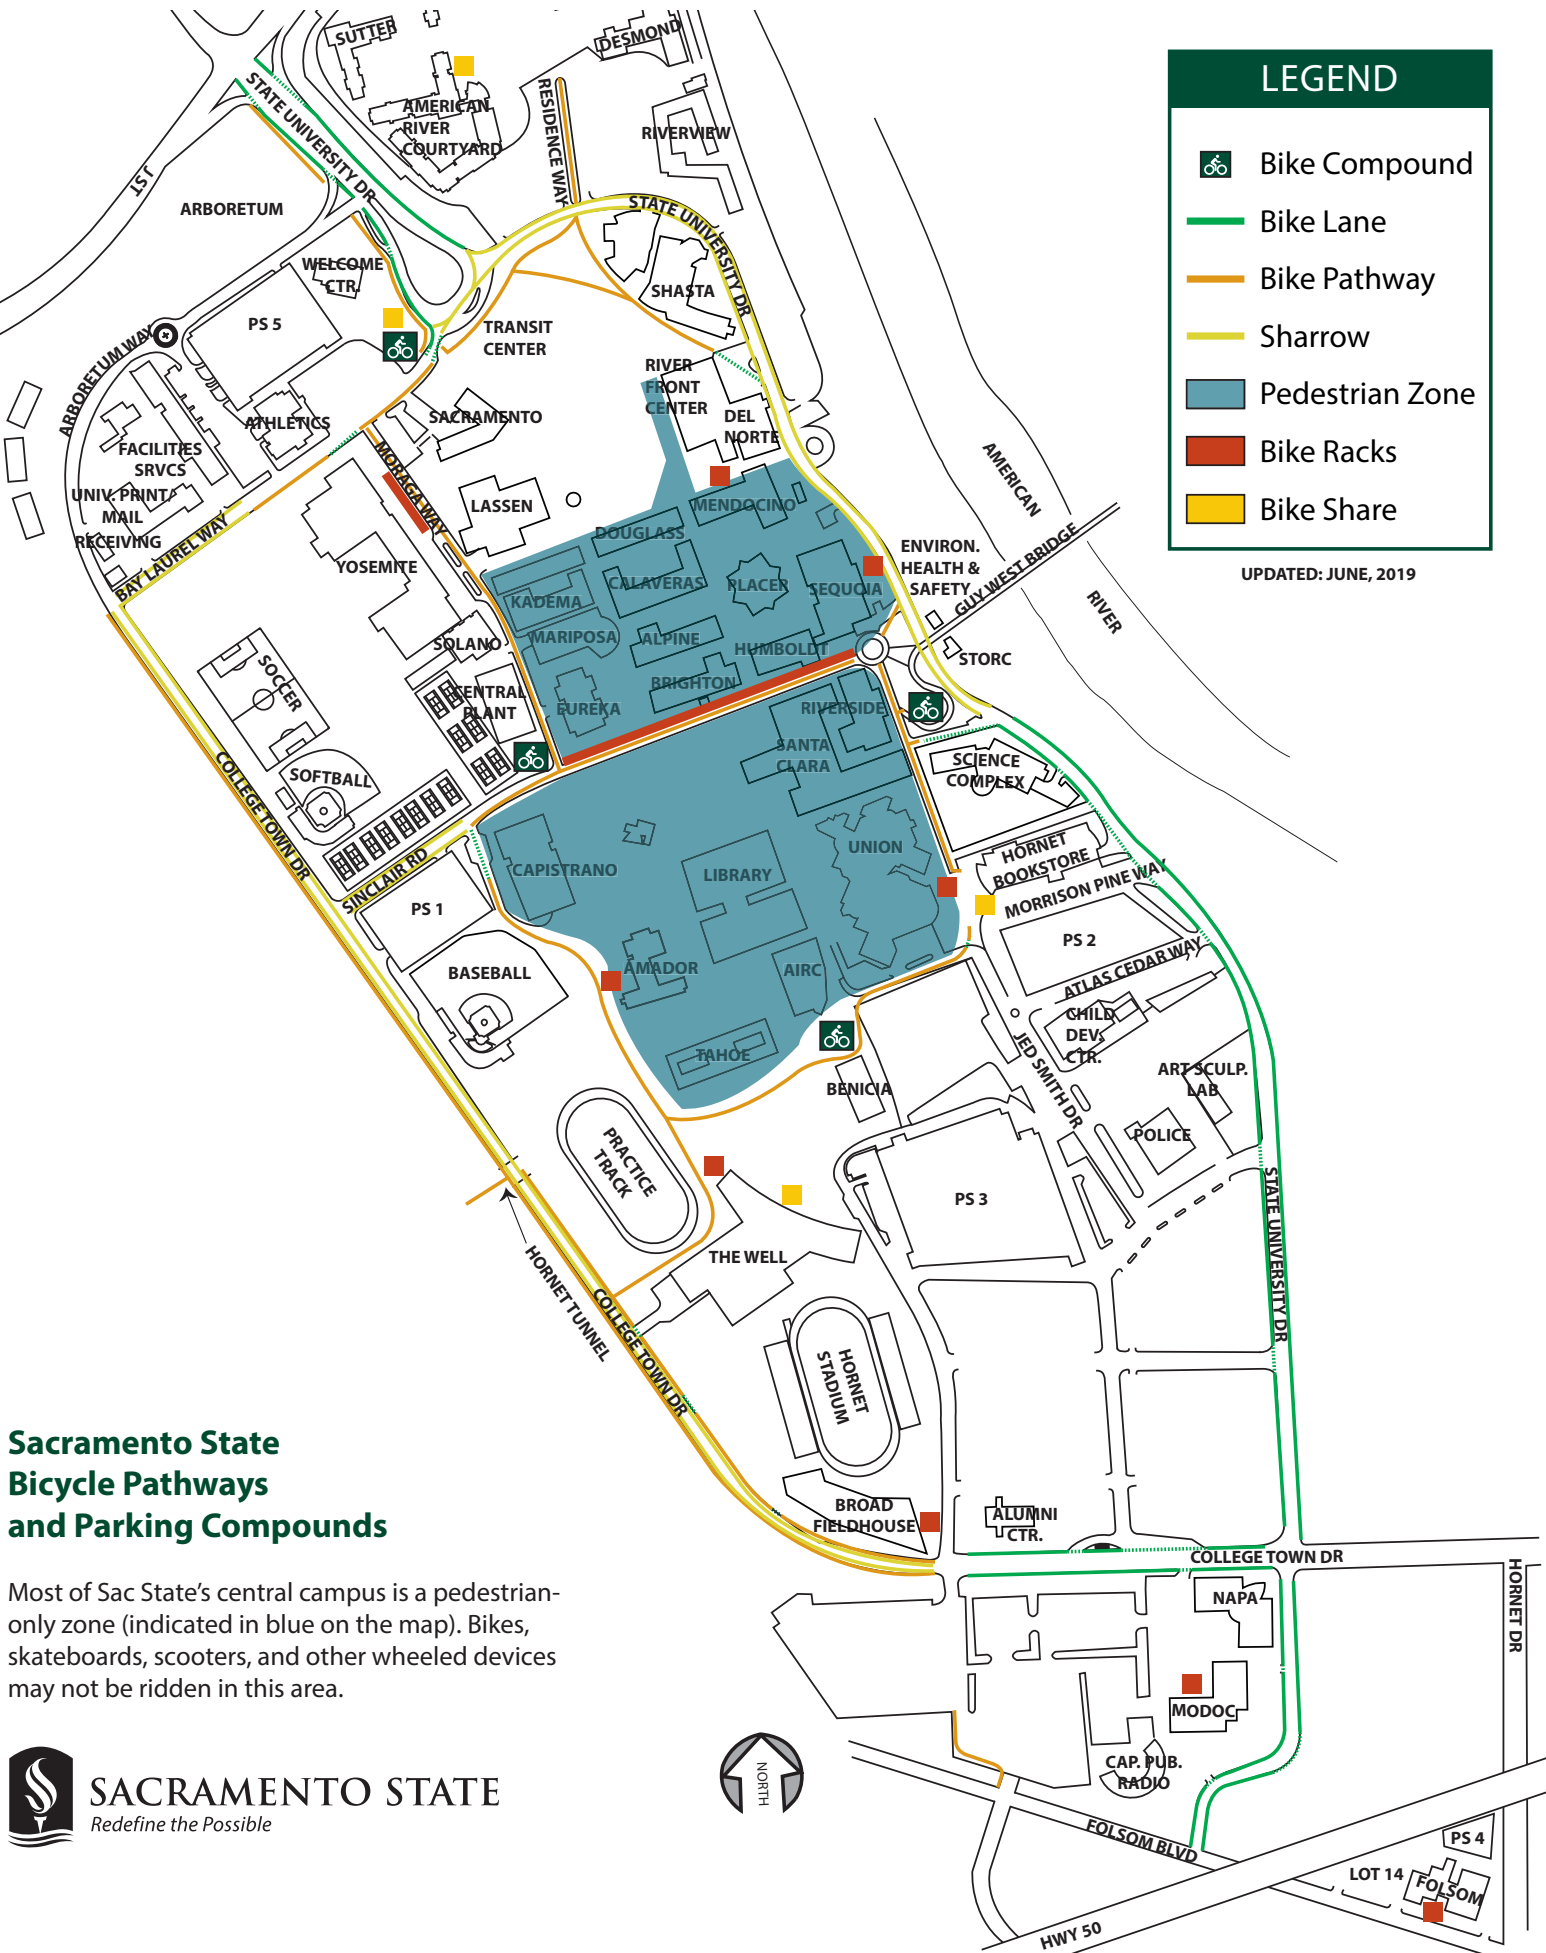

LEGEND

-  Bike Compound
-  Bike Lane
-  Bike Pathway
-  Sharrows
-  Pedestrian Zone
-  Bike Racks
-  Bike Share

UPDATED: JUNE, 2019

**Sacramento State Bicycle Pathways and Parking Compounds**

Most of Sac State's central campus is a pedestrian-only zone (indicated in blue on the map). Bikes, skateboards, scooters, and other wheeled devices may not be ridden in this area.