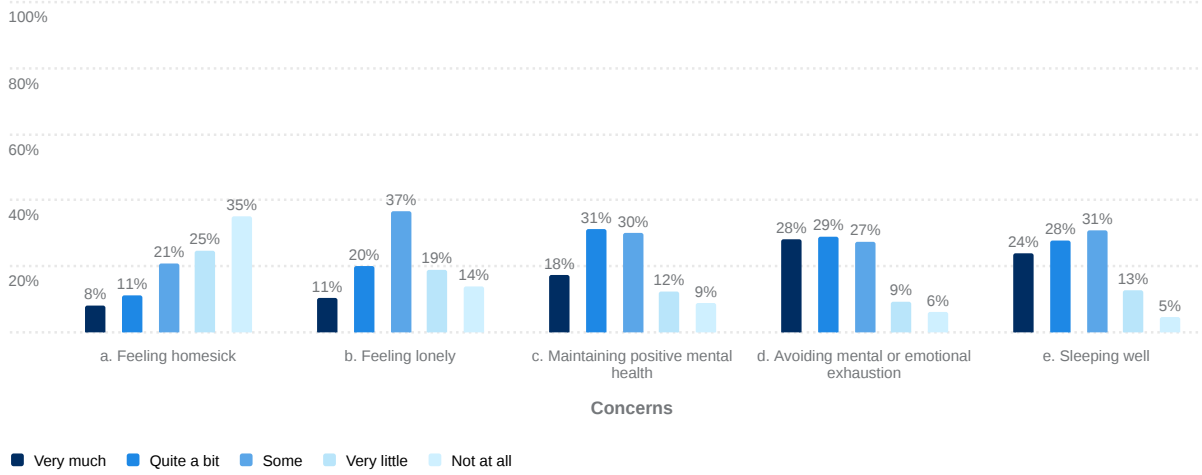

During the coming school year, how concerned are you about the following? 440 ⓘ