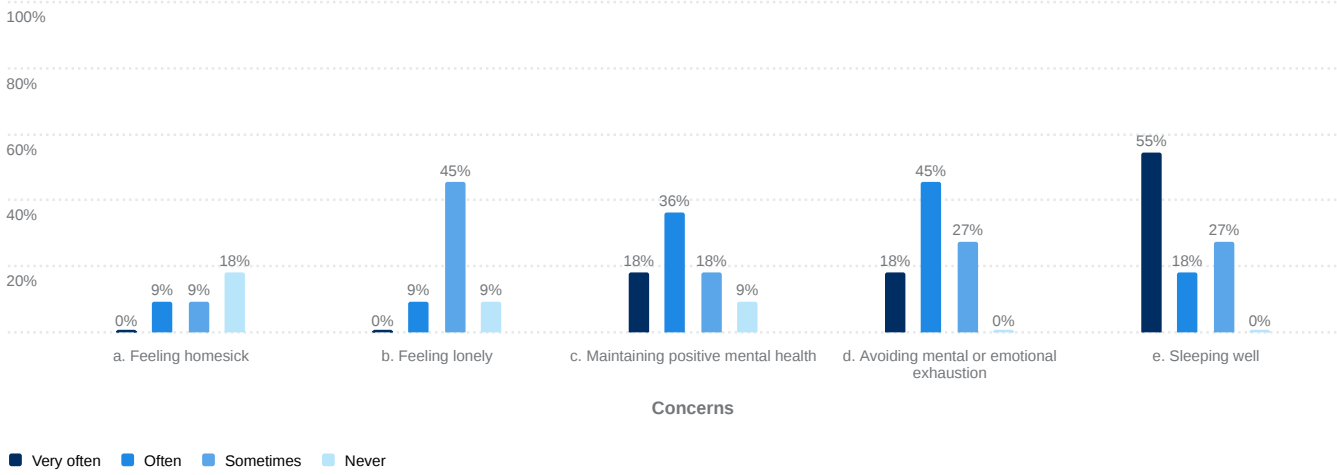

During the coming school year, how concerned are you about the following? 11