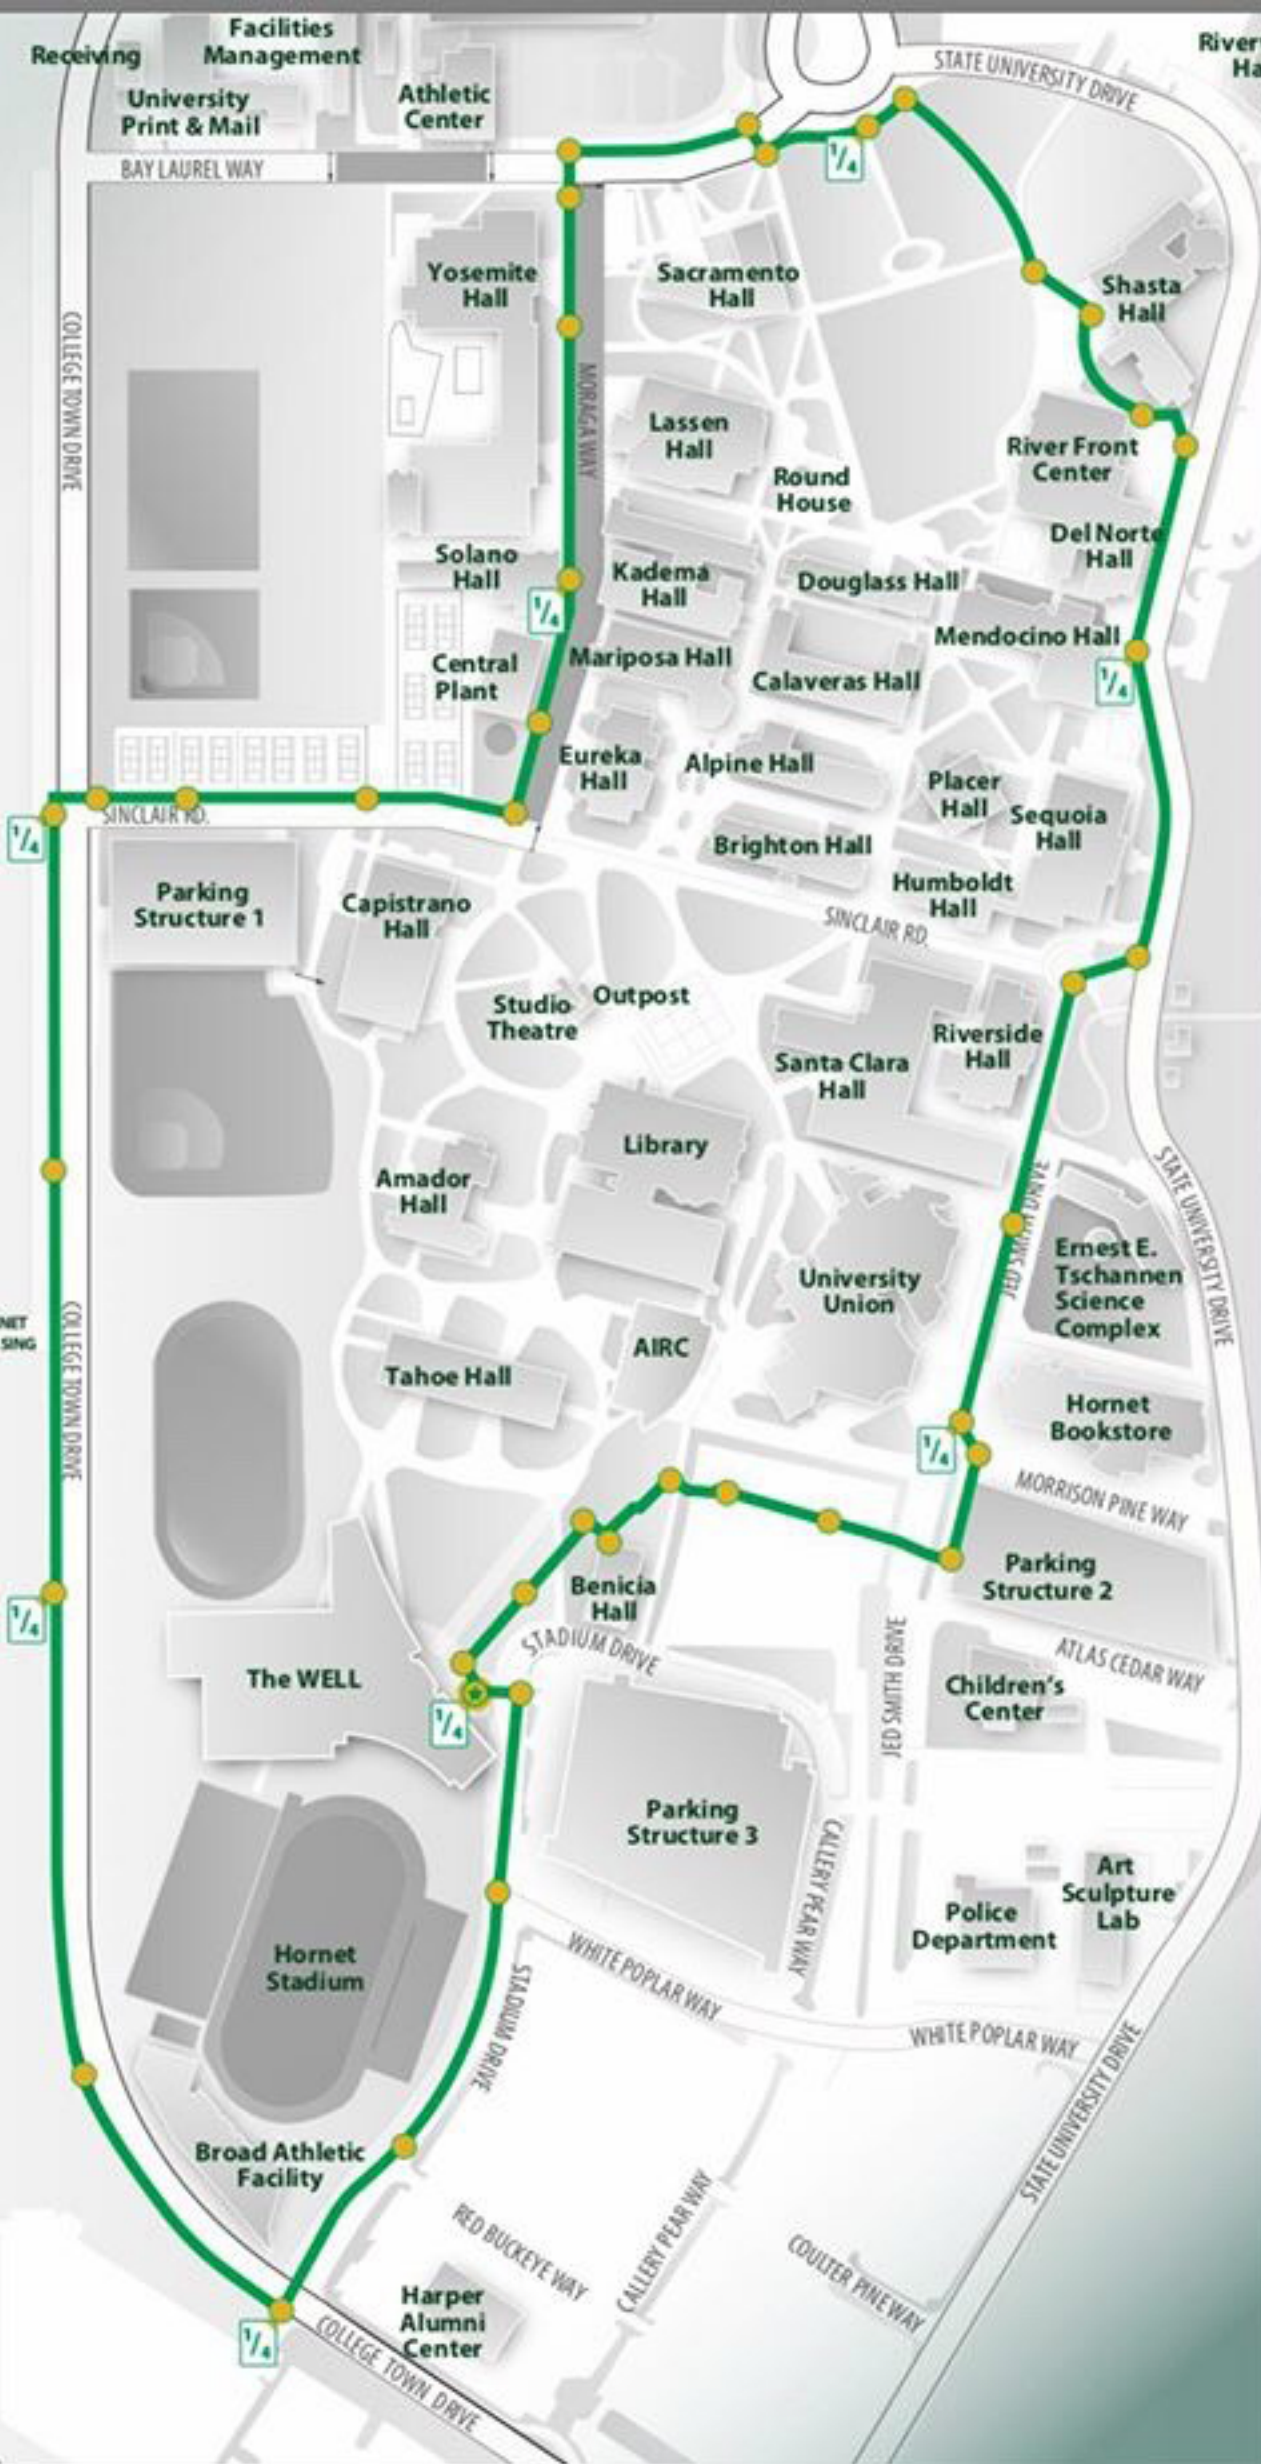

Healthy Hornet Path

MAP LEGEND

-  1/4 Mile Marker
-  Path
-  Directional Marker
-  Start

SACRAMENTO
STATE