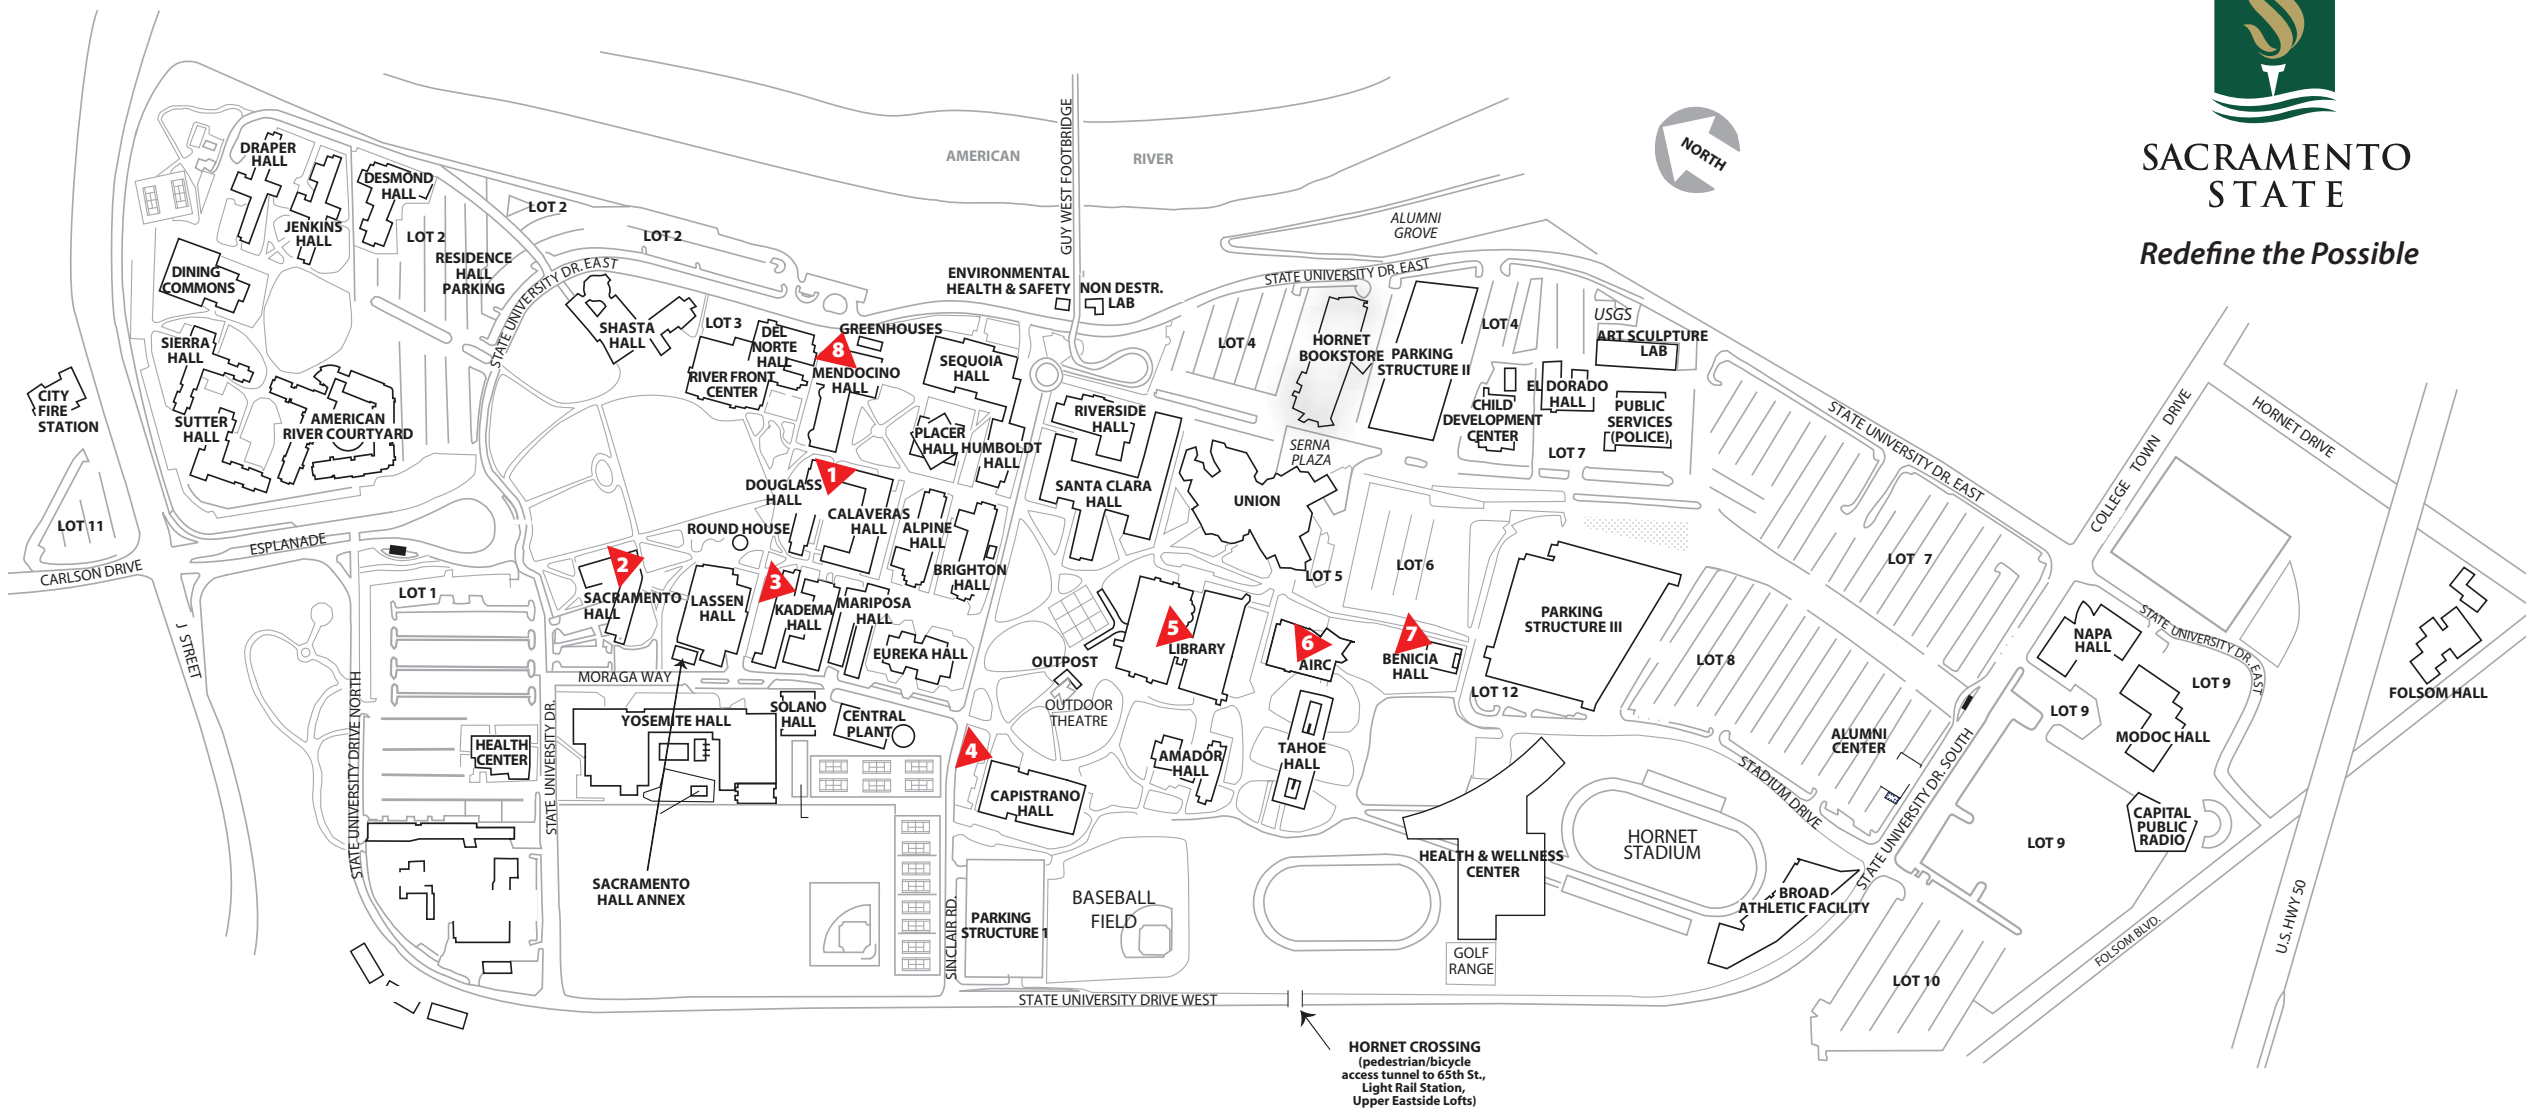

# Locations of SacConnect Sign Network TV Monitors

SACRAMENTO STATE

*Redefine the Possible*

HORNET CROSSING  
(pedestrian/bicycle  
access tunnel to 65th St.,  
Light Rail Station,  
Upper Eastside Lofts)

**1** Douglass Hall

**2** Public Affairs

**3** Witt Gallery

**4** Capistrano Hall

**5** Library

**6** AIRC Indoor

**7** Benicia Hall

**8** Mendocino Hall