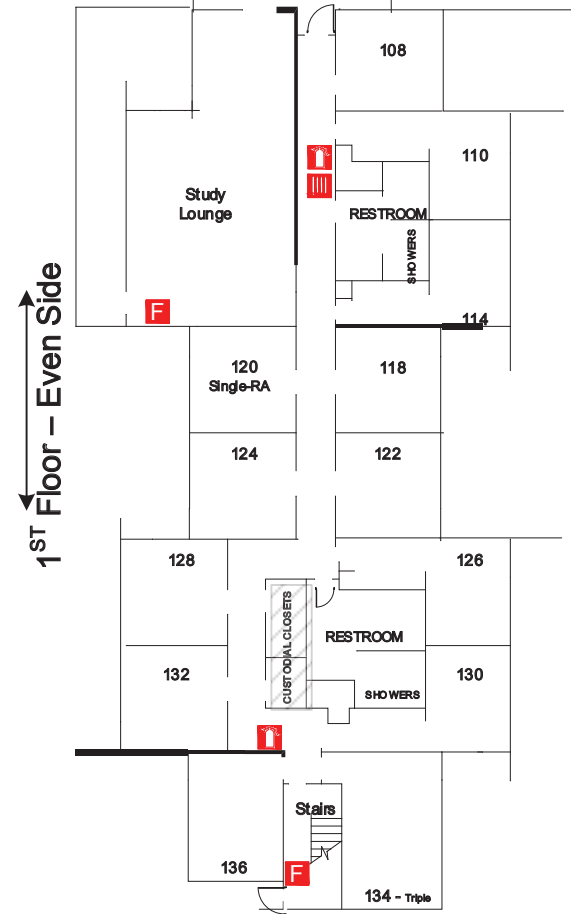

KLAMATH HALL FIRST FLOOR

1ST Floor – Odd Side

1ST Floor – Even Side

IN CASE OF FIRE
USE STAIRWAY FOR EXIT
DO NOT USE ELEVATOR

EMERGENCY
PHONE NUMBER **911**

FIRE ALARM SOUNDS
LIKE A 3-PULSE
TEMPORAL PATTERN

-  YOU ARE HERE
-  EXIT ROUTES
-  STAIRWAY
-  FIRE ALARM PULL
-  FIRE EXTINGUISHER
-  FIRE HOSE