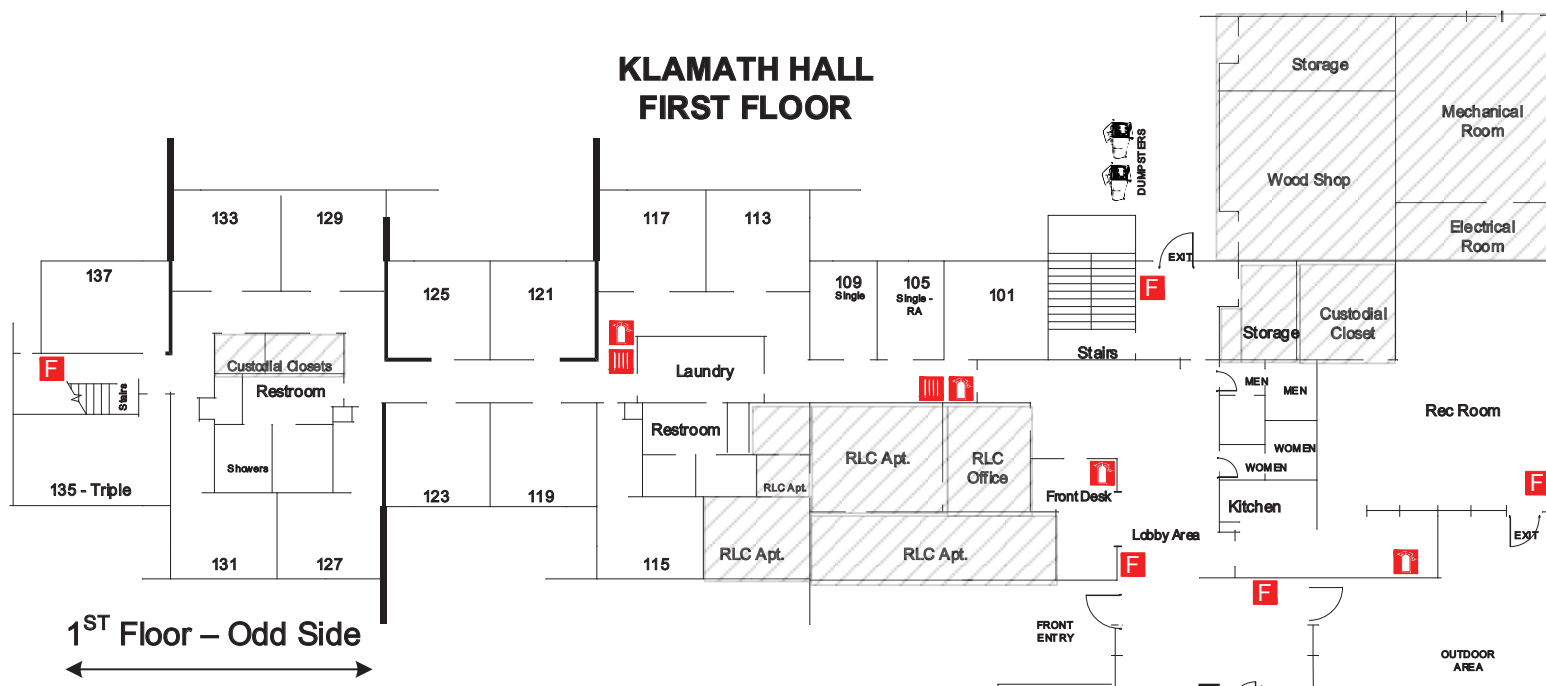

KLAMATH HALL FIRST FLOOR

1ST Floor – Odd Side

1ST Floor – Even Side

IN CASE OF FIRE
USE STAIRWAY FOR EXIT
DO NOT USE ELEVATOR

EMERGENCY
PHONE NUMBER **911**

FIRE ALARM SOUNDS
LIKE A 3-PULSE
TEMPORAL PATTERN

-  YOU ARE HERE
-  EXIT ROUTES
-  STAIRWAY
-  FIRE ALARM PULL
-  FIRE EXTINGUISHER
-  FIRE HOSE