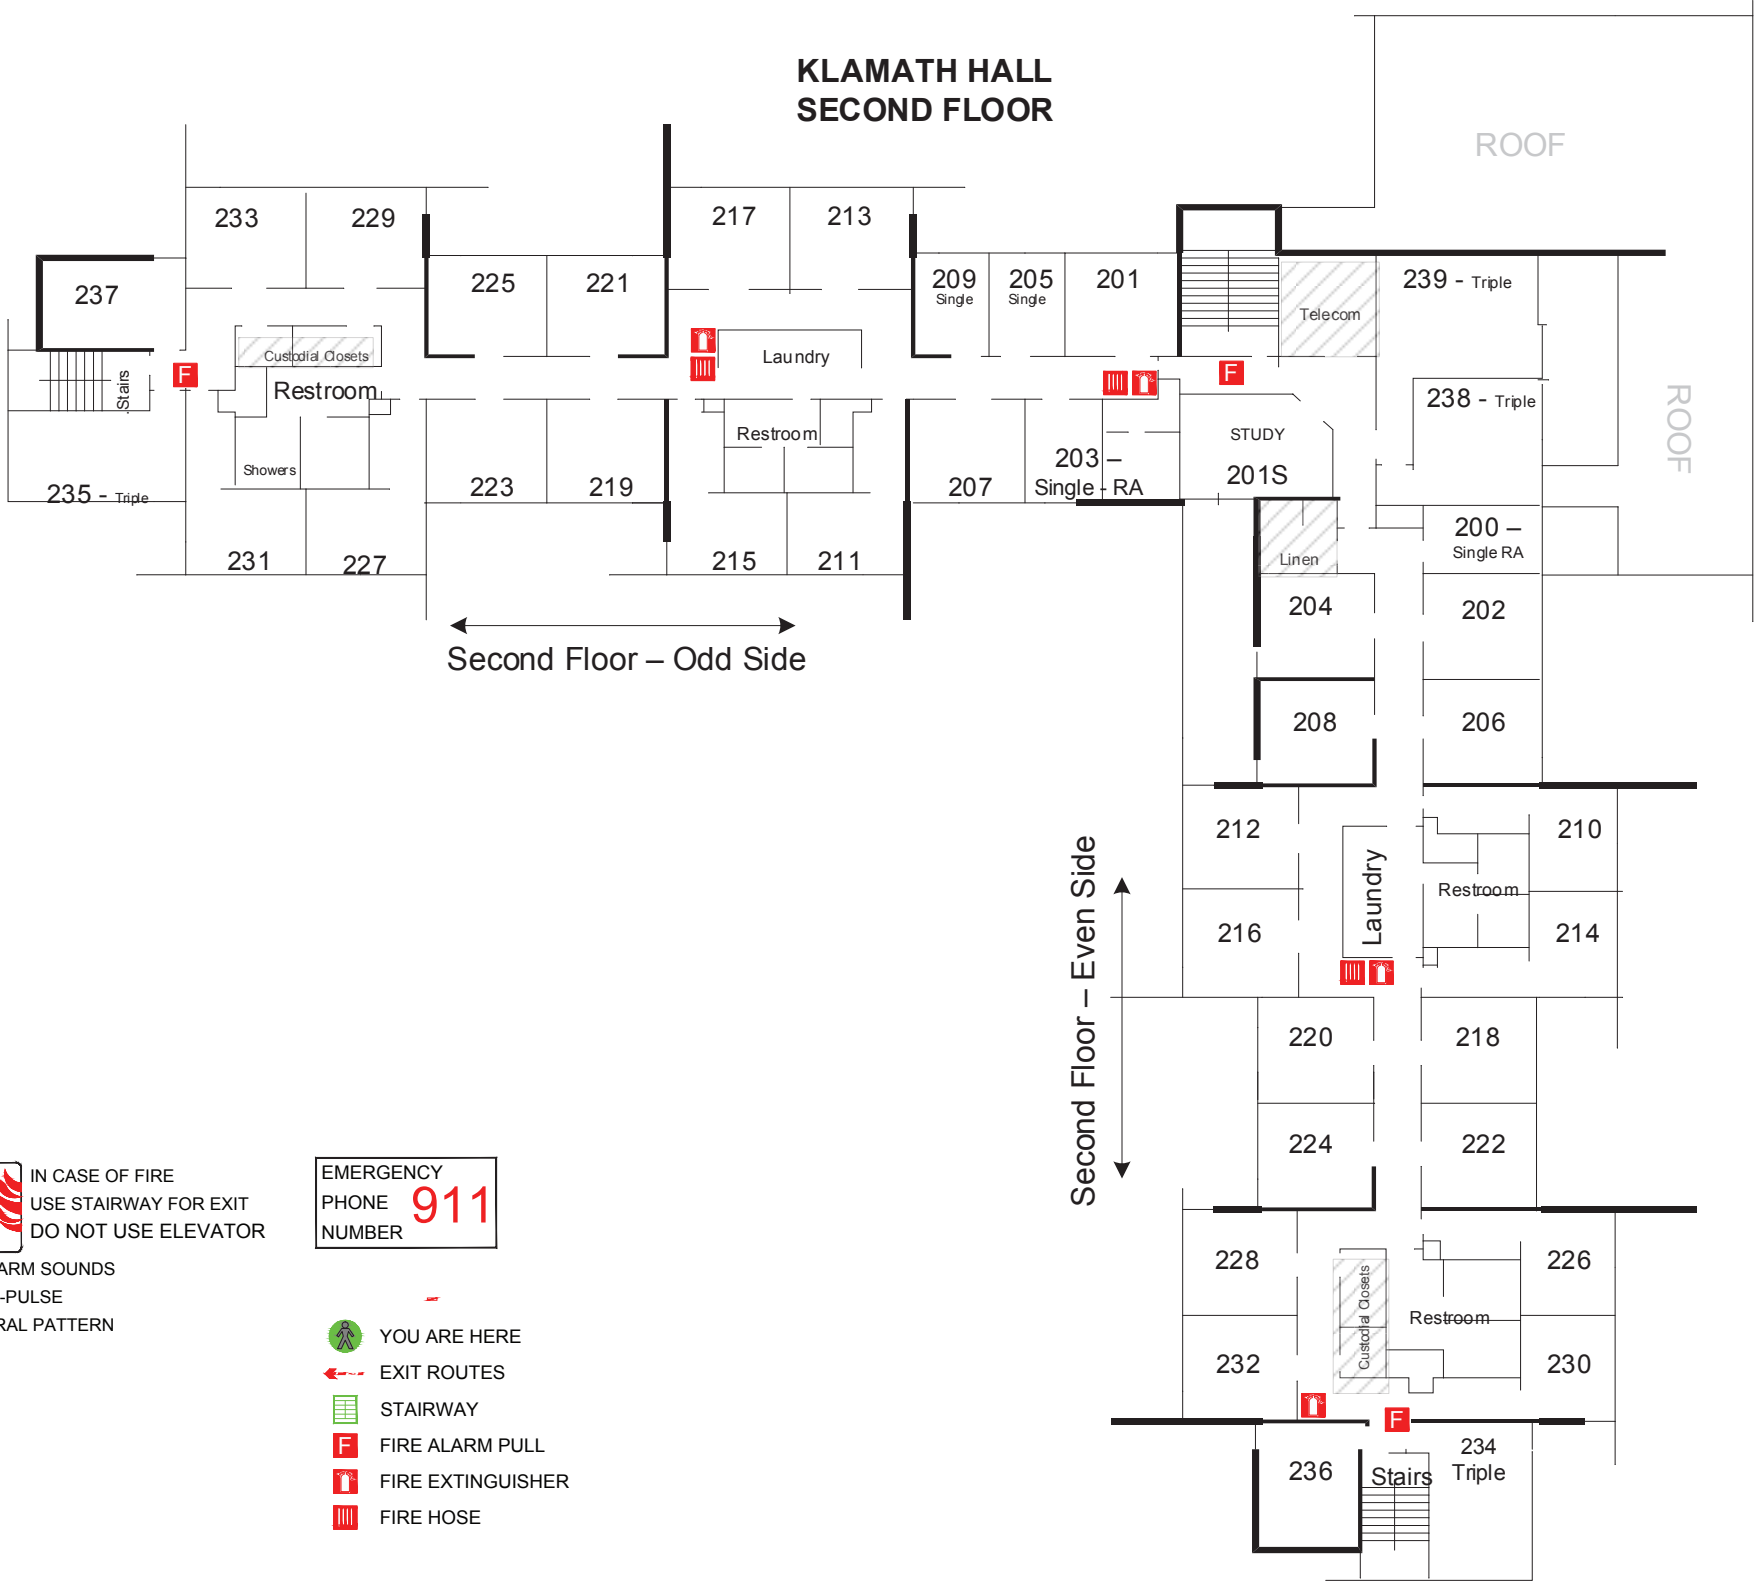

# KLAMATH HALL SECOND FLOOR

IN CASE OF FIRE  
USE STAIRWAY FOR EXIT  
DO NOT USE ELEVATOR

FIRE ALARM SOUNDS  
LIKE A 3-PULSE  
TEMPORAL PATTERN

EMERGENCY  
PHONE NUMBER **911**

-  YOU ARE HERE
-  EXIT ROUTES
-  STAIRWAY
-  FIRE ALARM PULL
-  FIRE EXTINGUISHER
-  FIRE HOSE