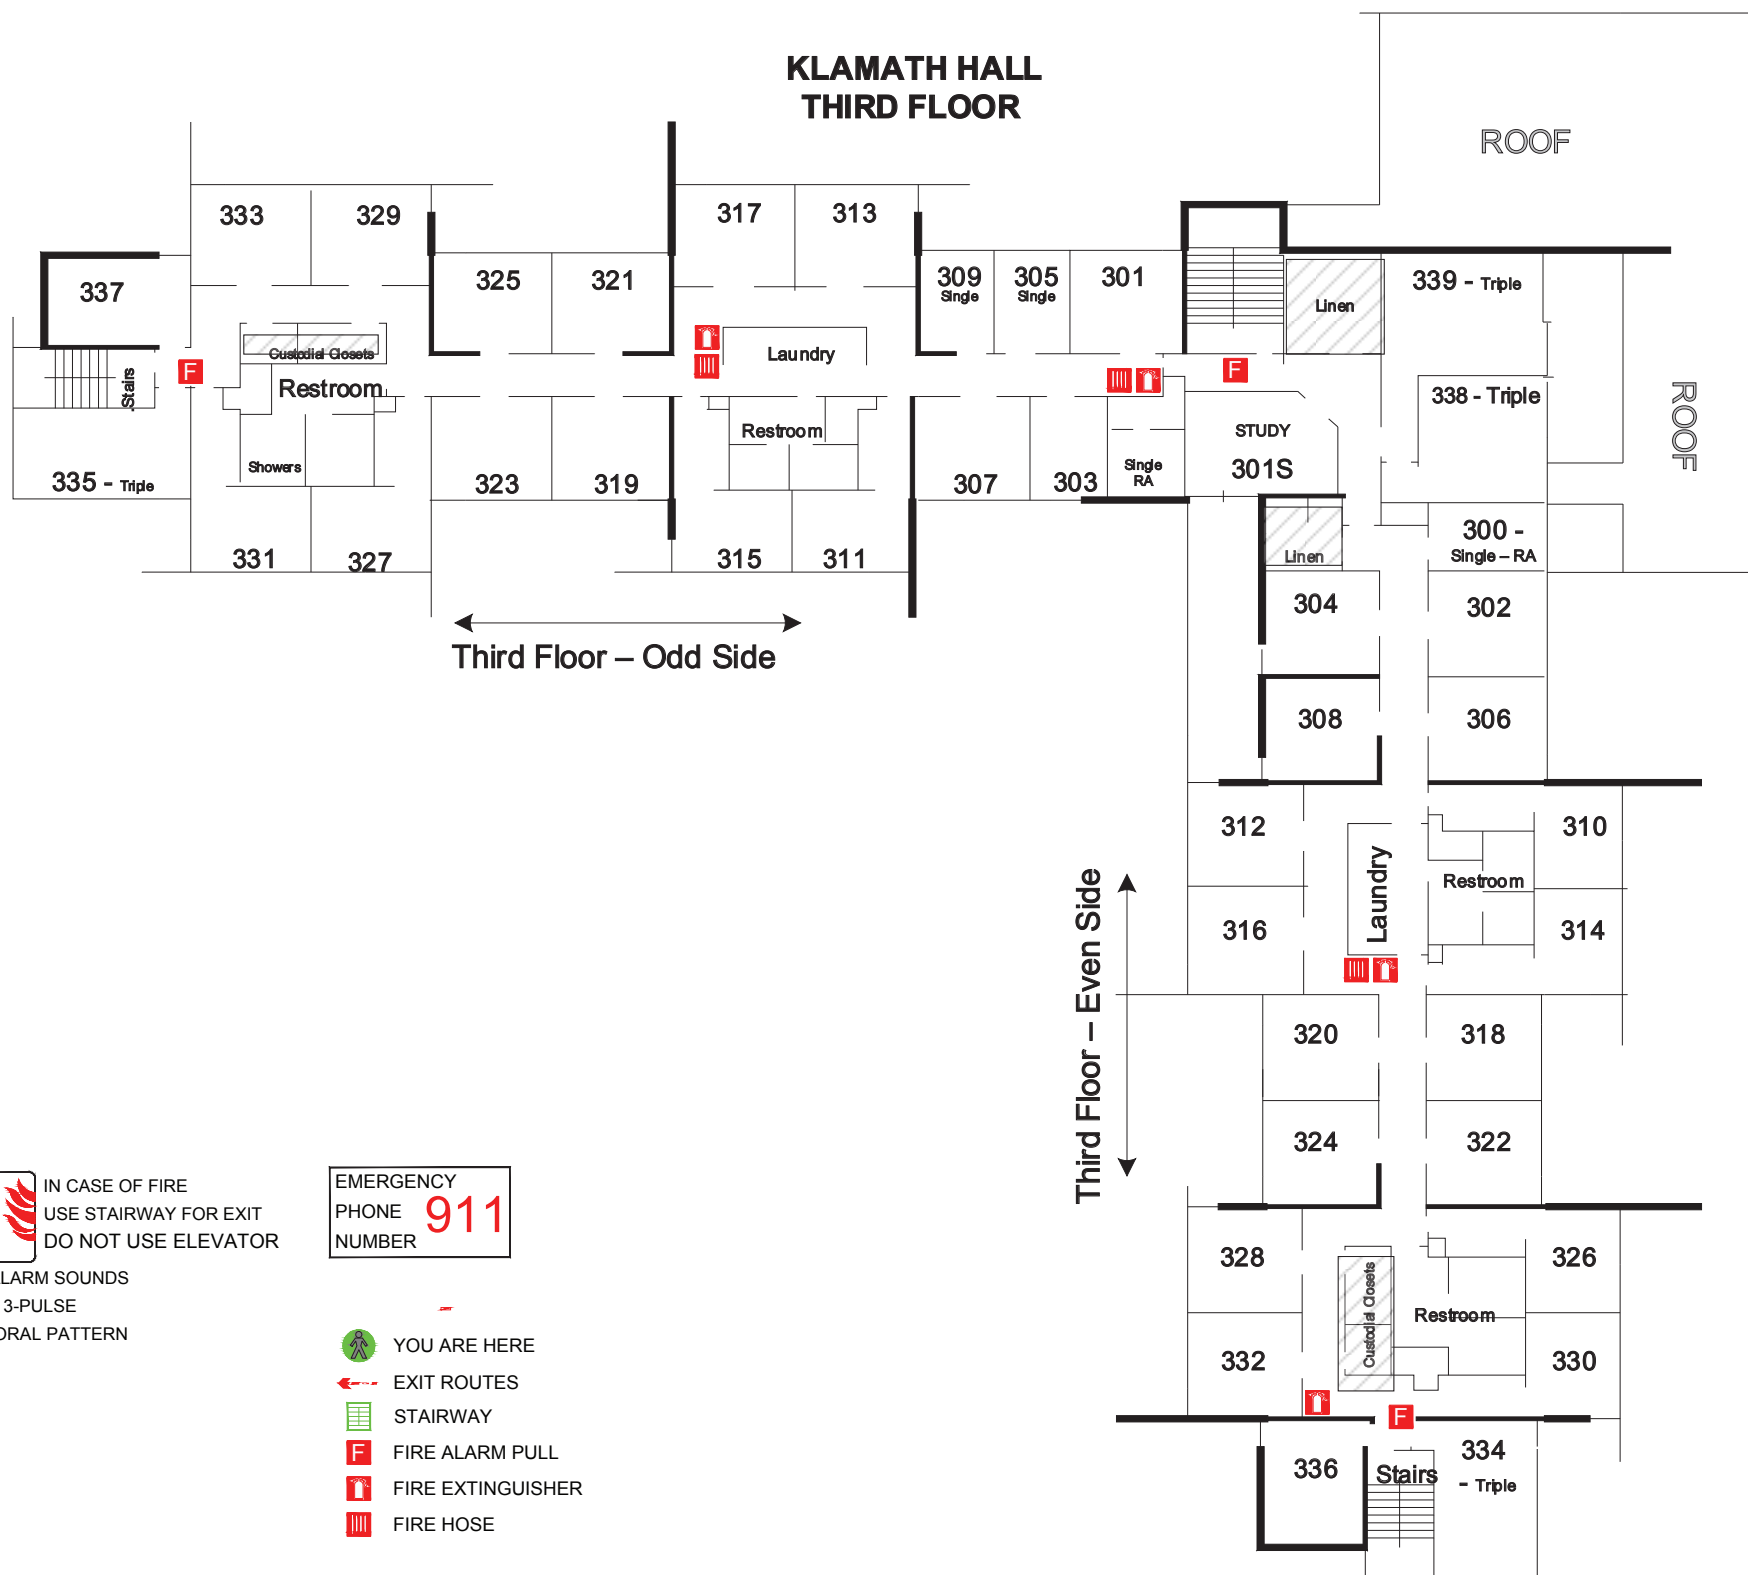

KLAMATH HALL THIRD FLOOR

← Third Floor – Odd Side →

Third Floor – Even Side

 IN CASE OF FIRE
USE STAIRWAY FOR EXIT
DO NOT USE ELEVATOR

FIRE ALARM SOUNDS
LIKE A 3-PULSE
TEMPORAL PATTERN

EMERGENCY
PHONE NUMBER **911**

-  YOU ARE HERE
-  EXIT ROUTES
-  STAIRWAY
-  FIRE ALARM PULL
-  FIRE EXTINGUISHER
-  FIRE HOSE